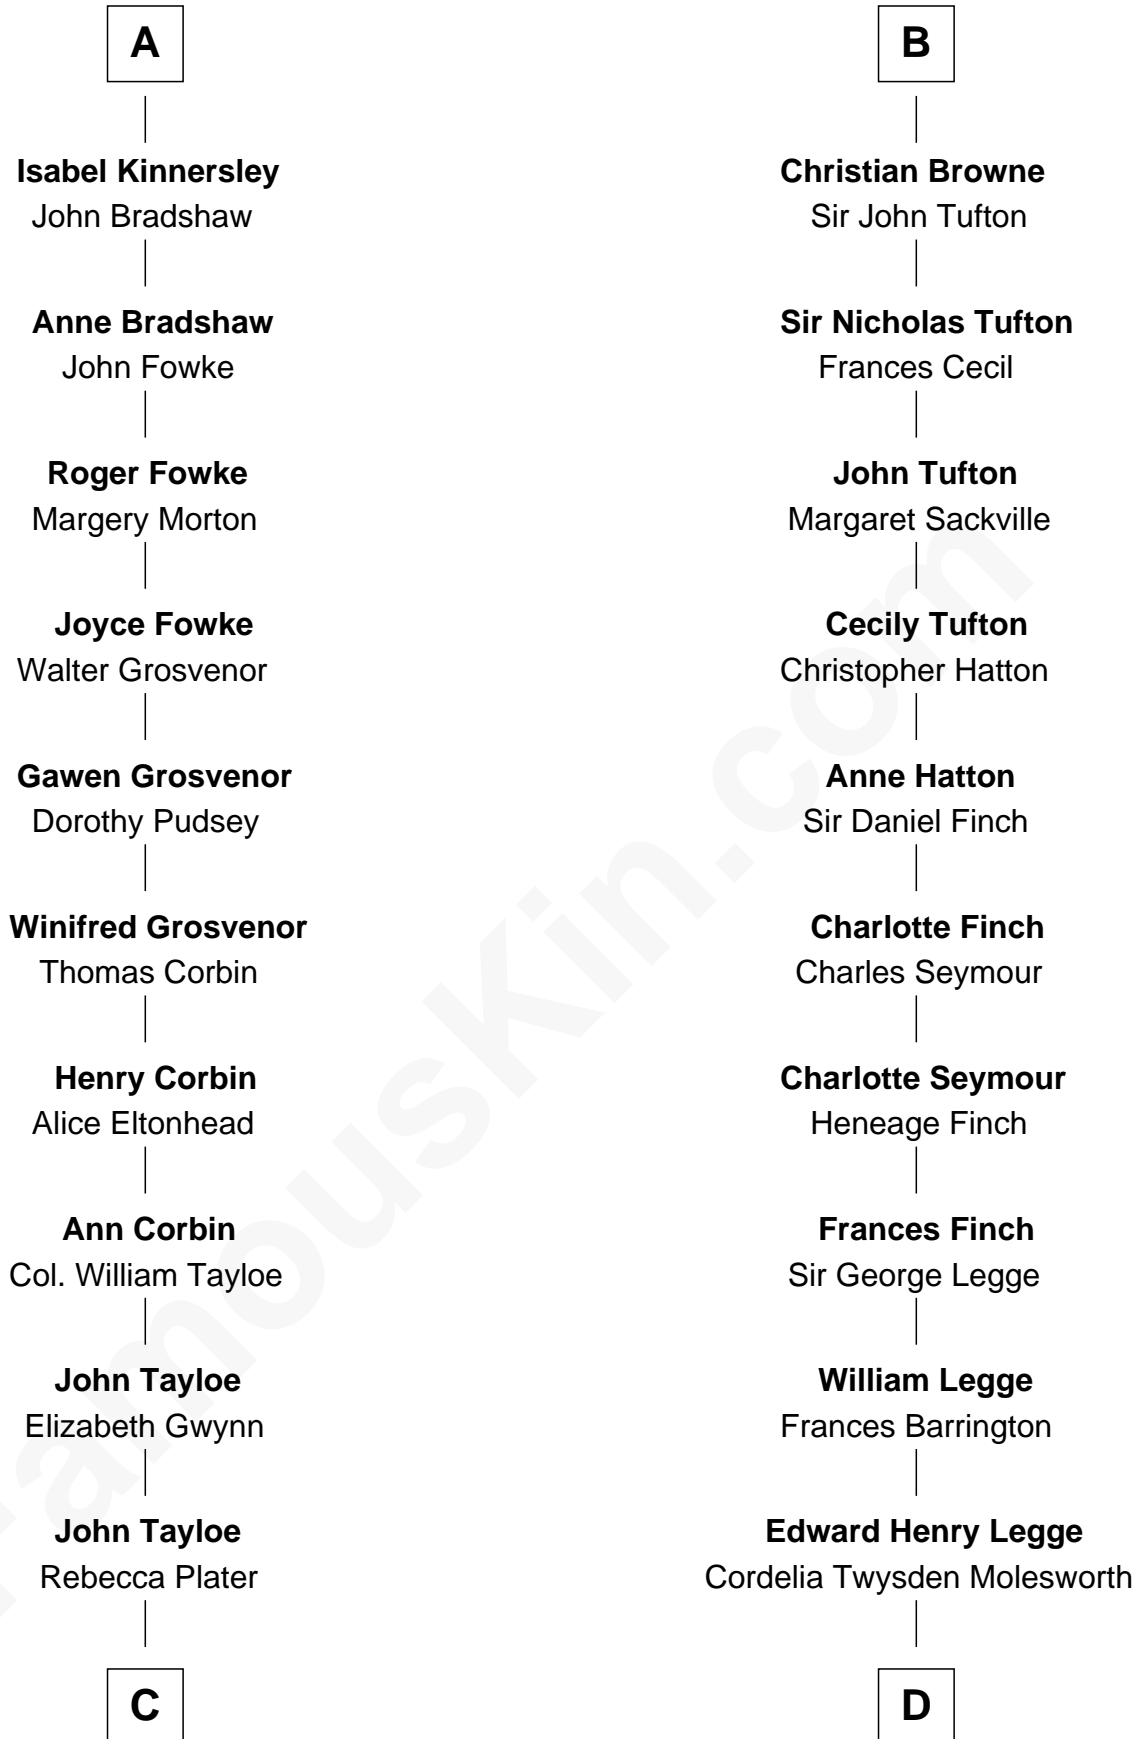

# FamousKin.com Relationship Chart of

**Edward Lloyd V**

13th Governor of Maryland

18th cousin 2 times removed of

**Kit Harington**

TV Actor - "Game of Thrones"

**Sir William de Ros**  
Margery de Badlesmere

**C**

**Elizabeth Tayloe**  
Col. Edward Lloyd

**Edward Lloyd V**  
*13th Governor of Maryland*

**D**

**Lois Marjorie Legge**  
Ernest Wriothesley Denny

**Lavender Cecilia Denny**  
John Charles Dundas Harington

**Sir David Richard Harington**  
Deborah Jane Catesby

**Kit Harington**  
*TV Actor - "Game of Thrones"*