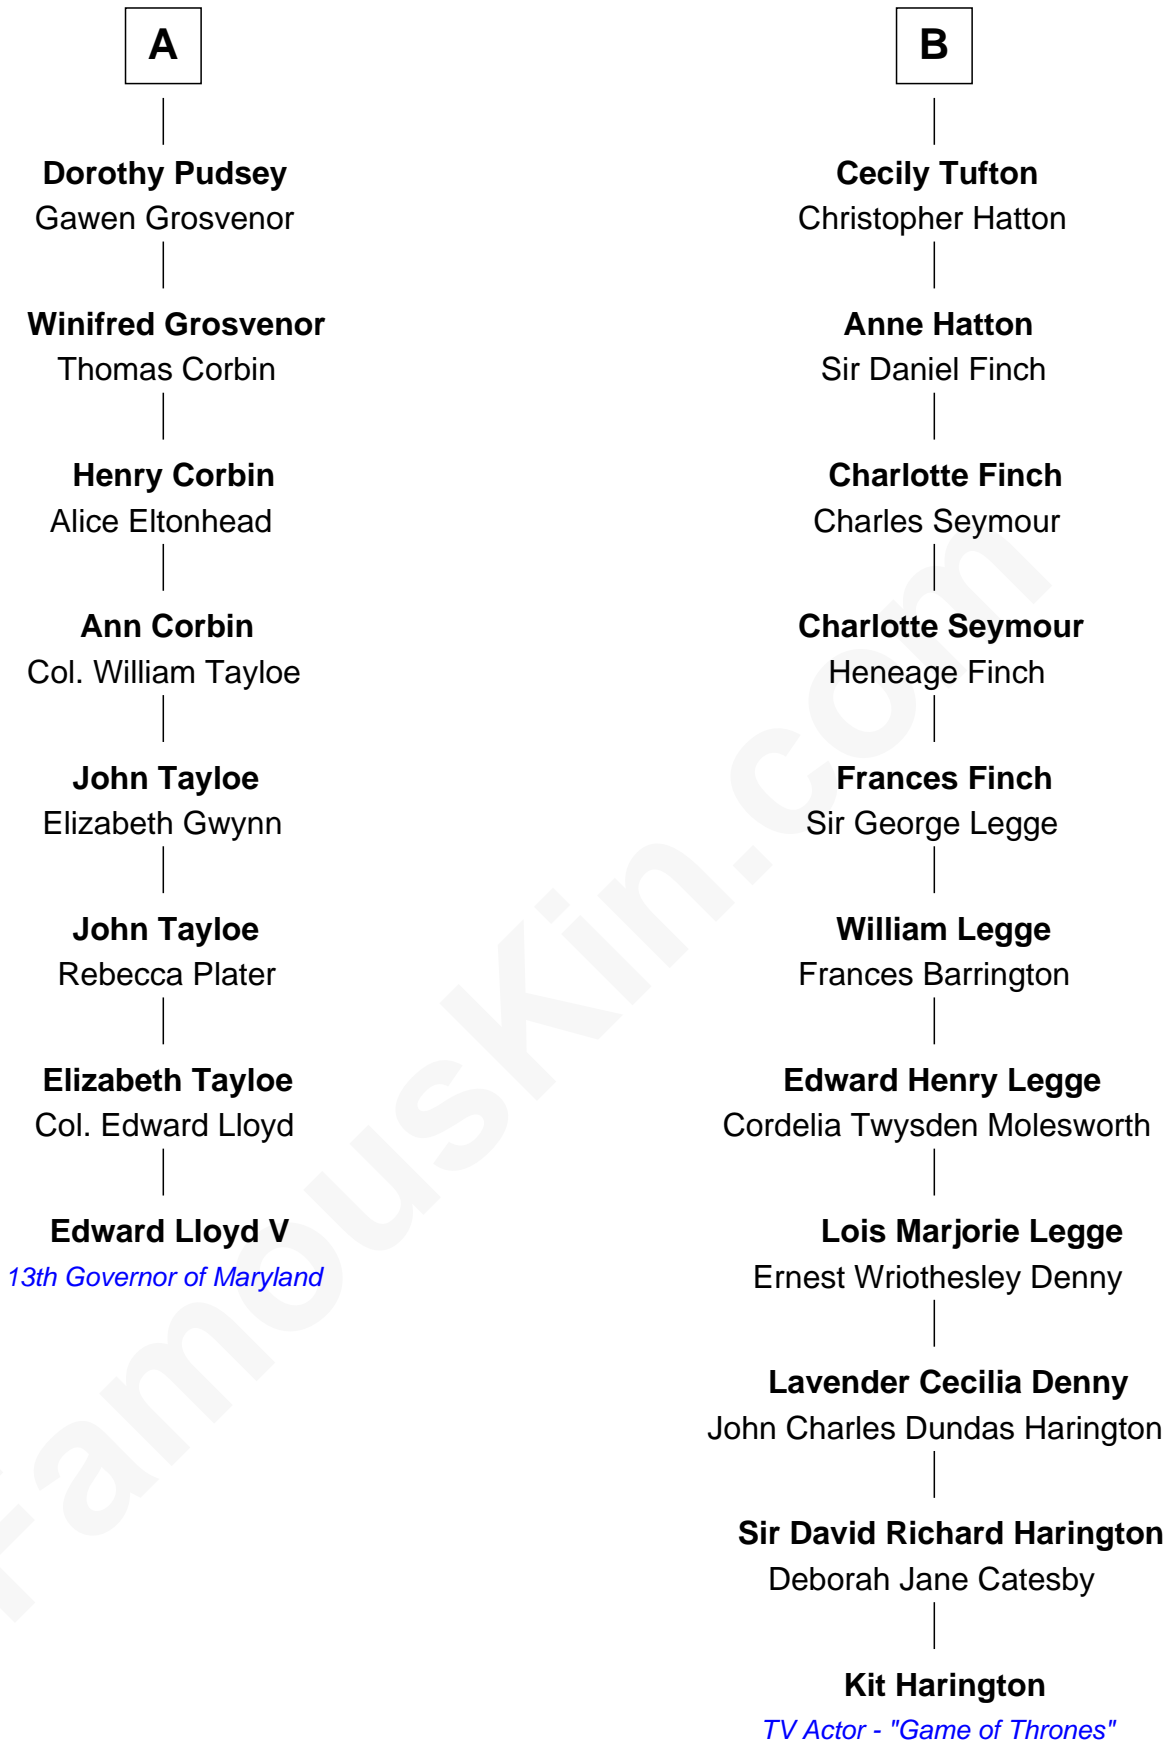

FamousKin.com Relationship Chart of

Edward Lloyd V

13th Governor of Maryland

14th cousin 3 times removed of

Kit Harington

TV Actor - "Game of Thrones"

Eleanor Fitzhugh

with husband
Sir Thomas Tunstall

Edith Hare

William Pudsey

Eleanor Montfort

Robert Pudsey

Eleanor Harman

George Pudsey

Matilda Cotton

A

Sir George Clifford

Margaret Russell

Ann Clifford

Richard Sackville

Margaret Sackville

John Tufton

B

Kit Harington photo by [Gage Skidmore](#) [\(CC BY-SA 2.0\)](#)