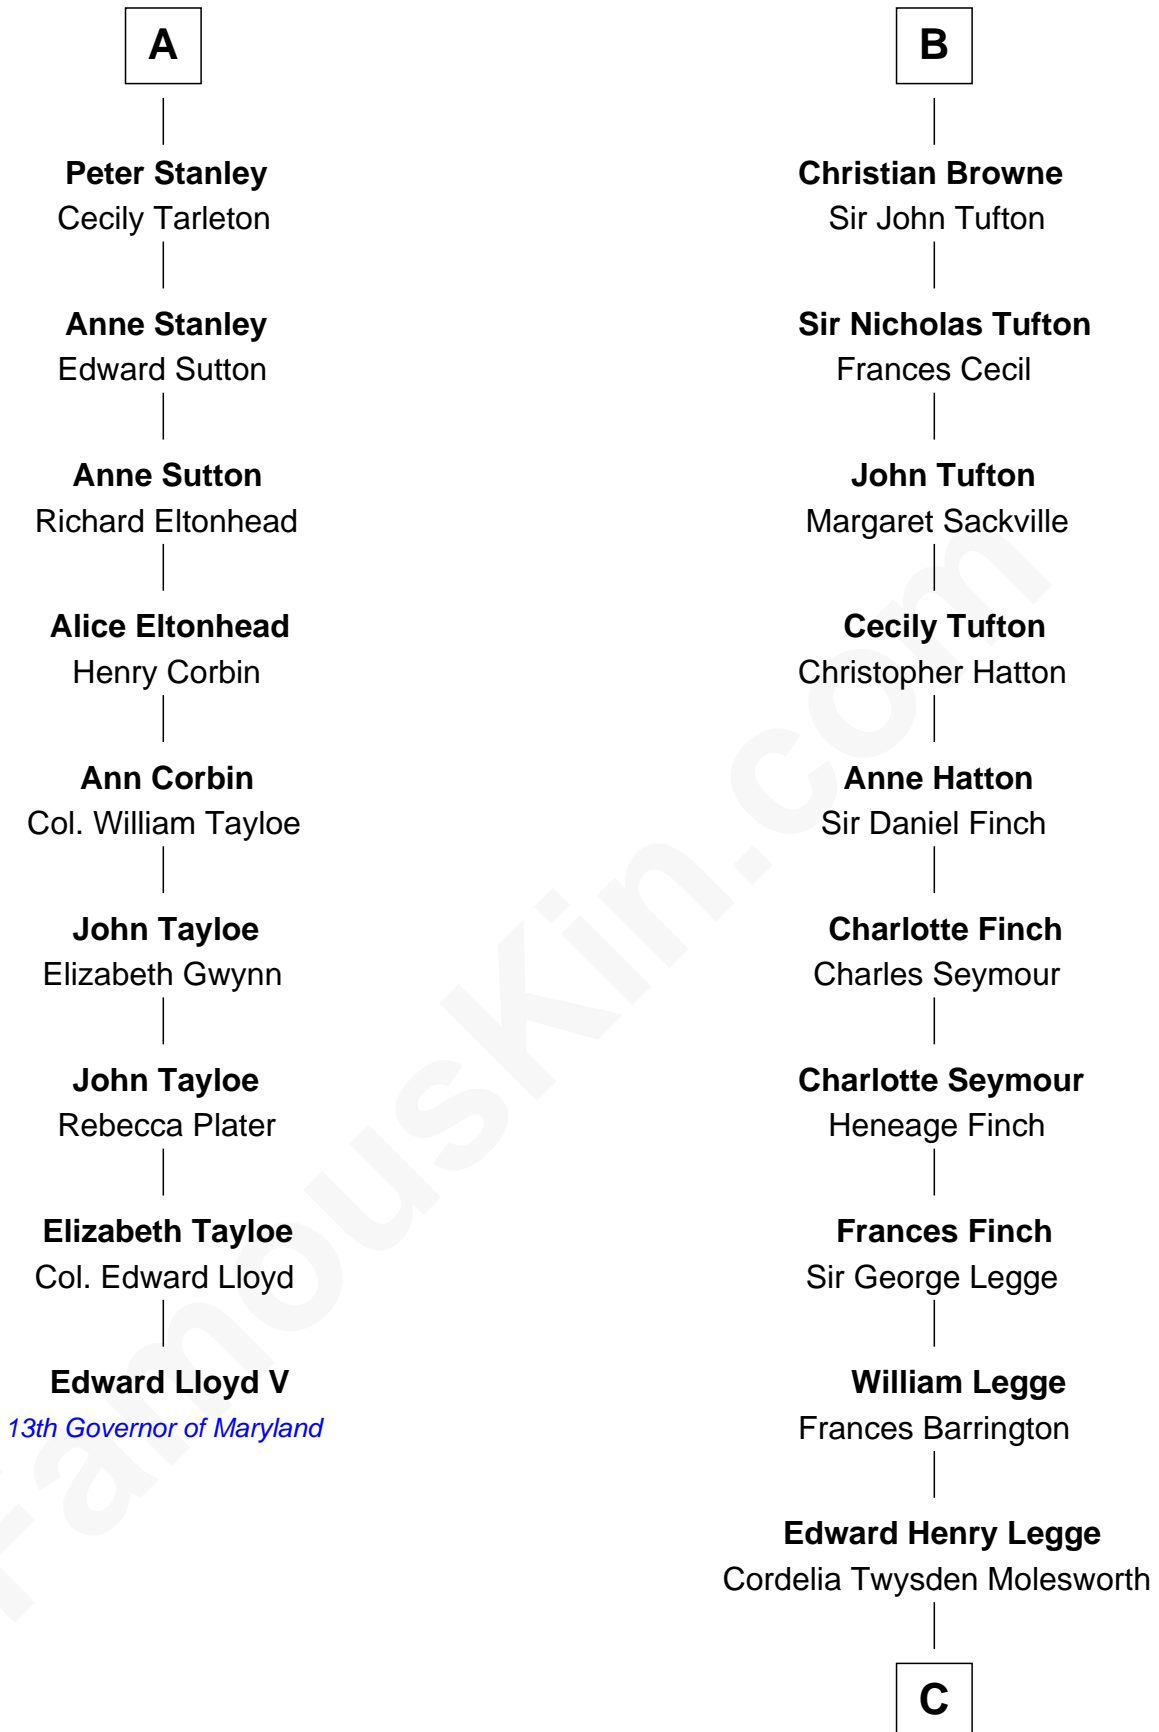

FamousKin.com Relationship Chart of

Edward Lloyd V

13th Governor of Maryland

15th cousin 5 times removed of

Kit Harington

TV Actor - "Game of Thrones"

Sir Robert de Holland

Maude la Zouche

C

Lois Marjorie Legge
Ernest Wriothesley Denny

Lavender Cecilia Denny
John Charles Dundas Harington

Sir David Richard Harington
Deborah Jane Catesby

Kit Harington

TV Actor - "Game of Thrones"