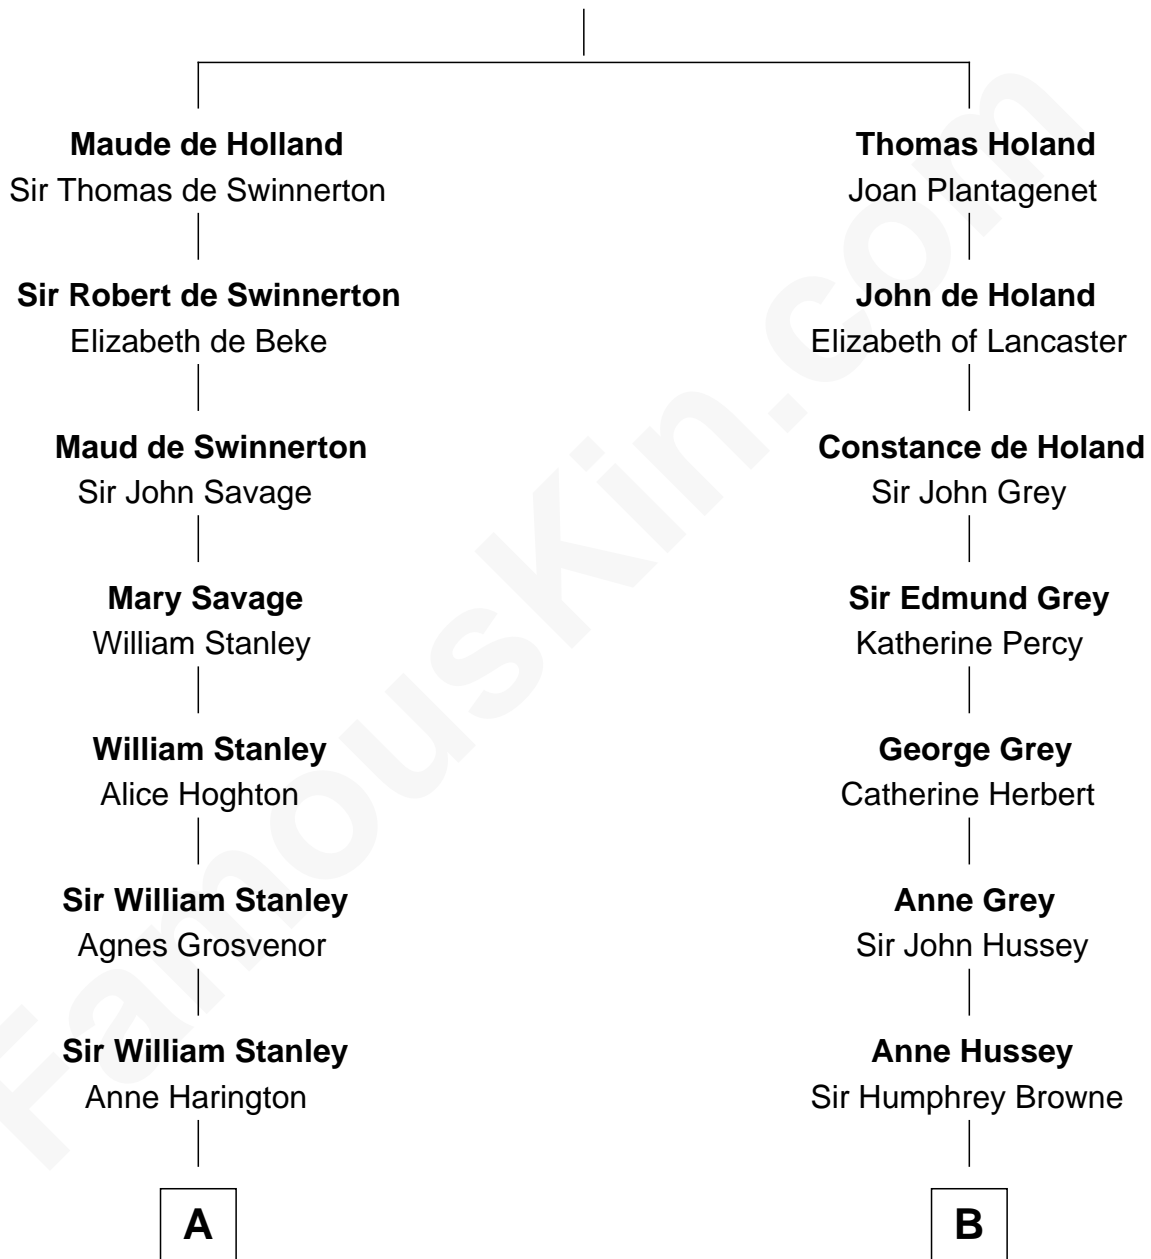

FamousKin.com Relationship Chart of

Edward Lloyd V

13th Governor of Maryland

15th cousin 5 times removed of

Kit Harington

TV Actor - "Game of Thrones"

Sir Robert de Holland

Maude la Zouche

C

Lois Marjorie Legge
Ernest Wriothesley Denny

Lavender Cecilia Denny
John Charles Dundas Harington

Sir David Richard Harington
Deborah Jane Catesby

Kit Harington

TV Actor - "Game of Thrones"