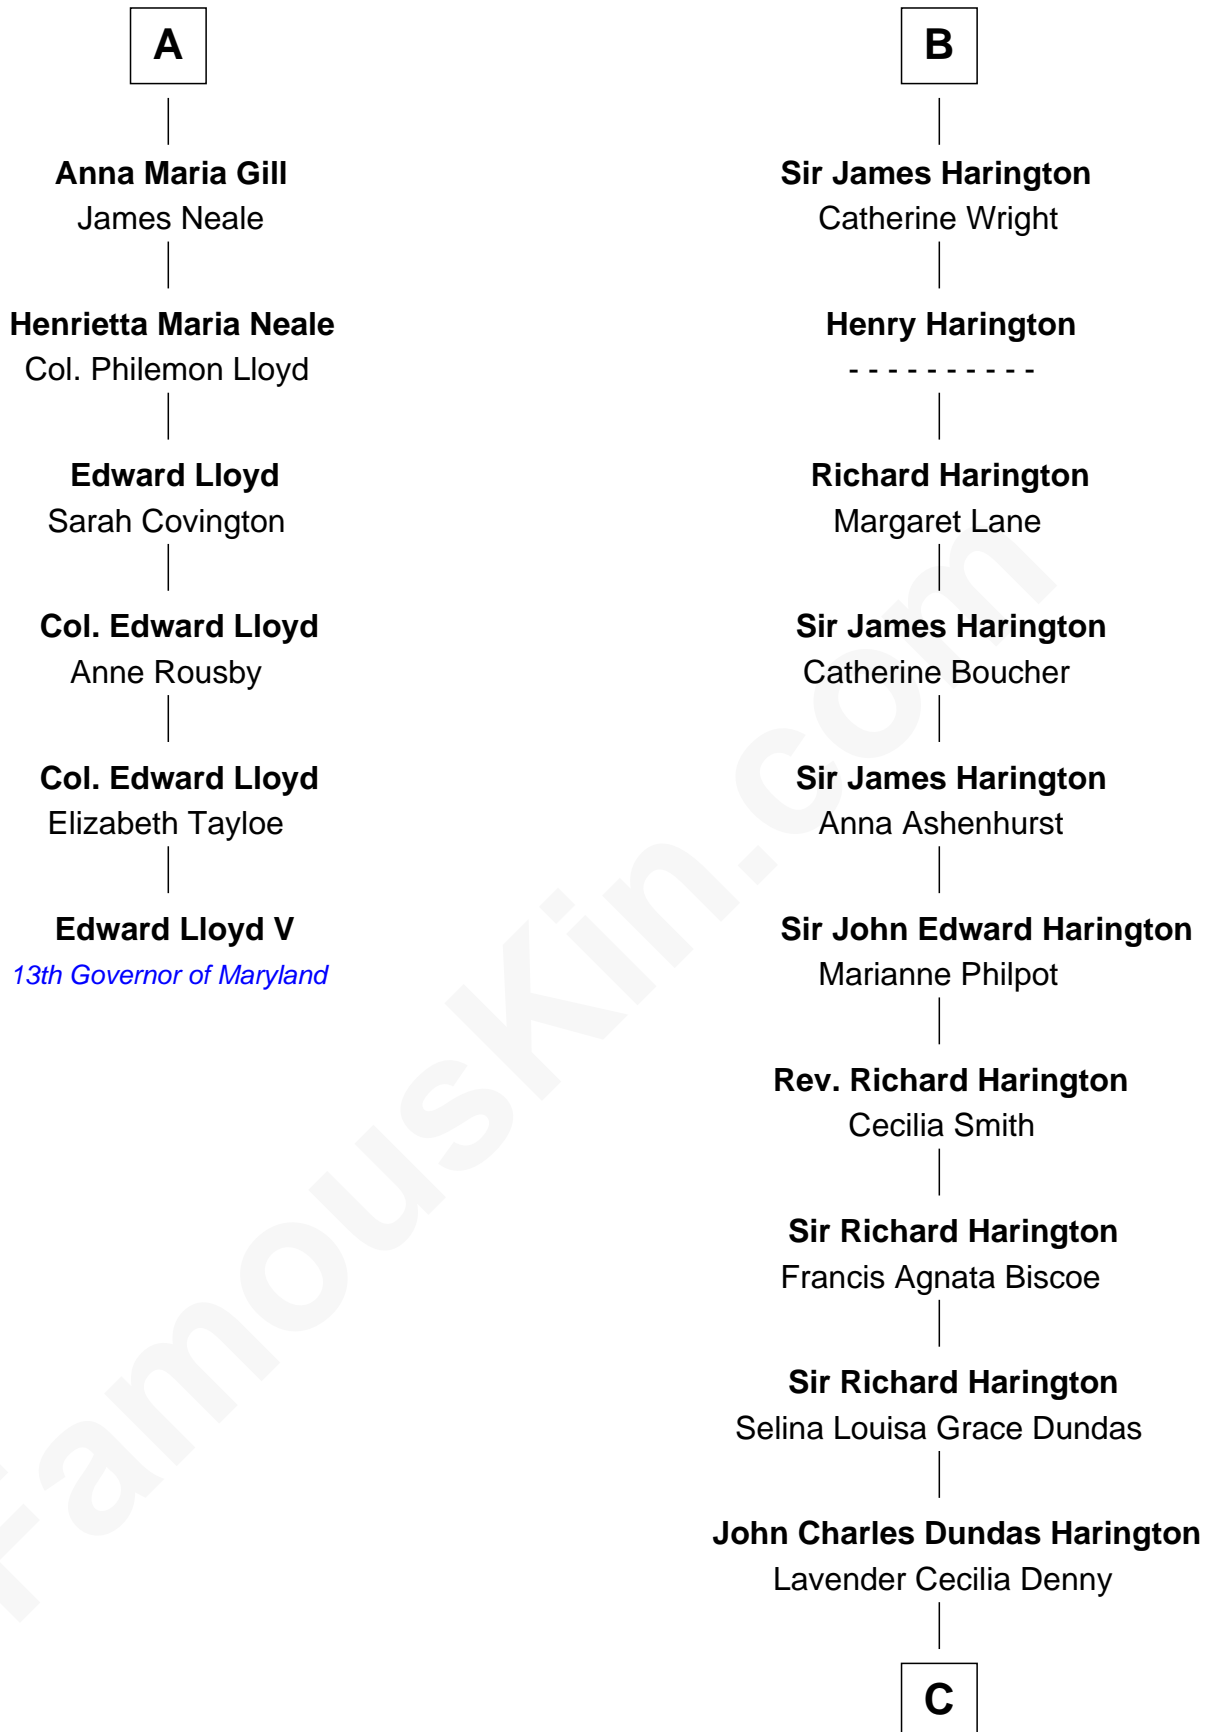

FamousKin.com

Relationship Chart of

Edward Lloyd V

13th Governor of Maryland

12th cousin 6 times removed of

Kit Harington

TV Actor - "Game of Thrones"

Sir Robert Goushill

Elizabeth Fitzalan

C

Sir David Richard Harington

Deborah Jane Catesby

Kit Harington

TV Actor - "Game of Thrones"

FamousKin.com