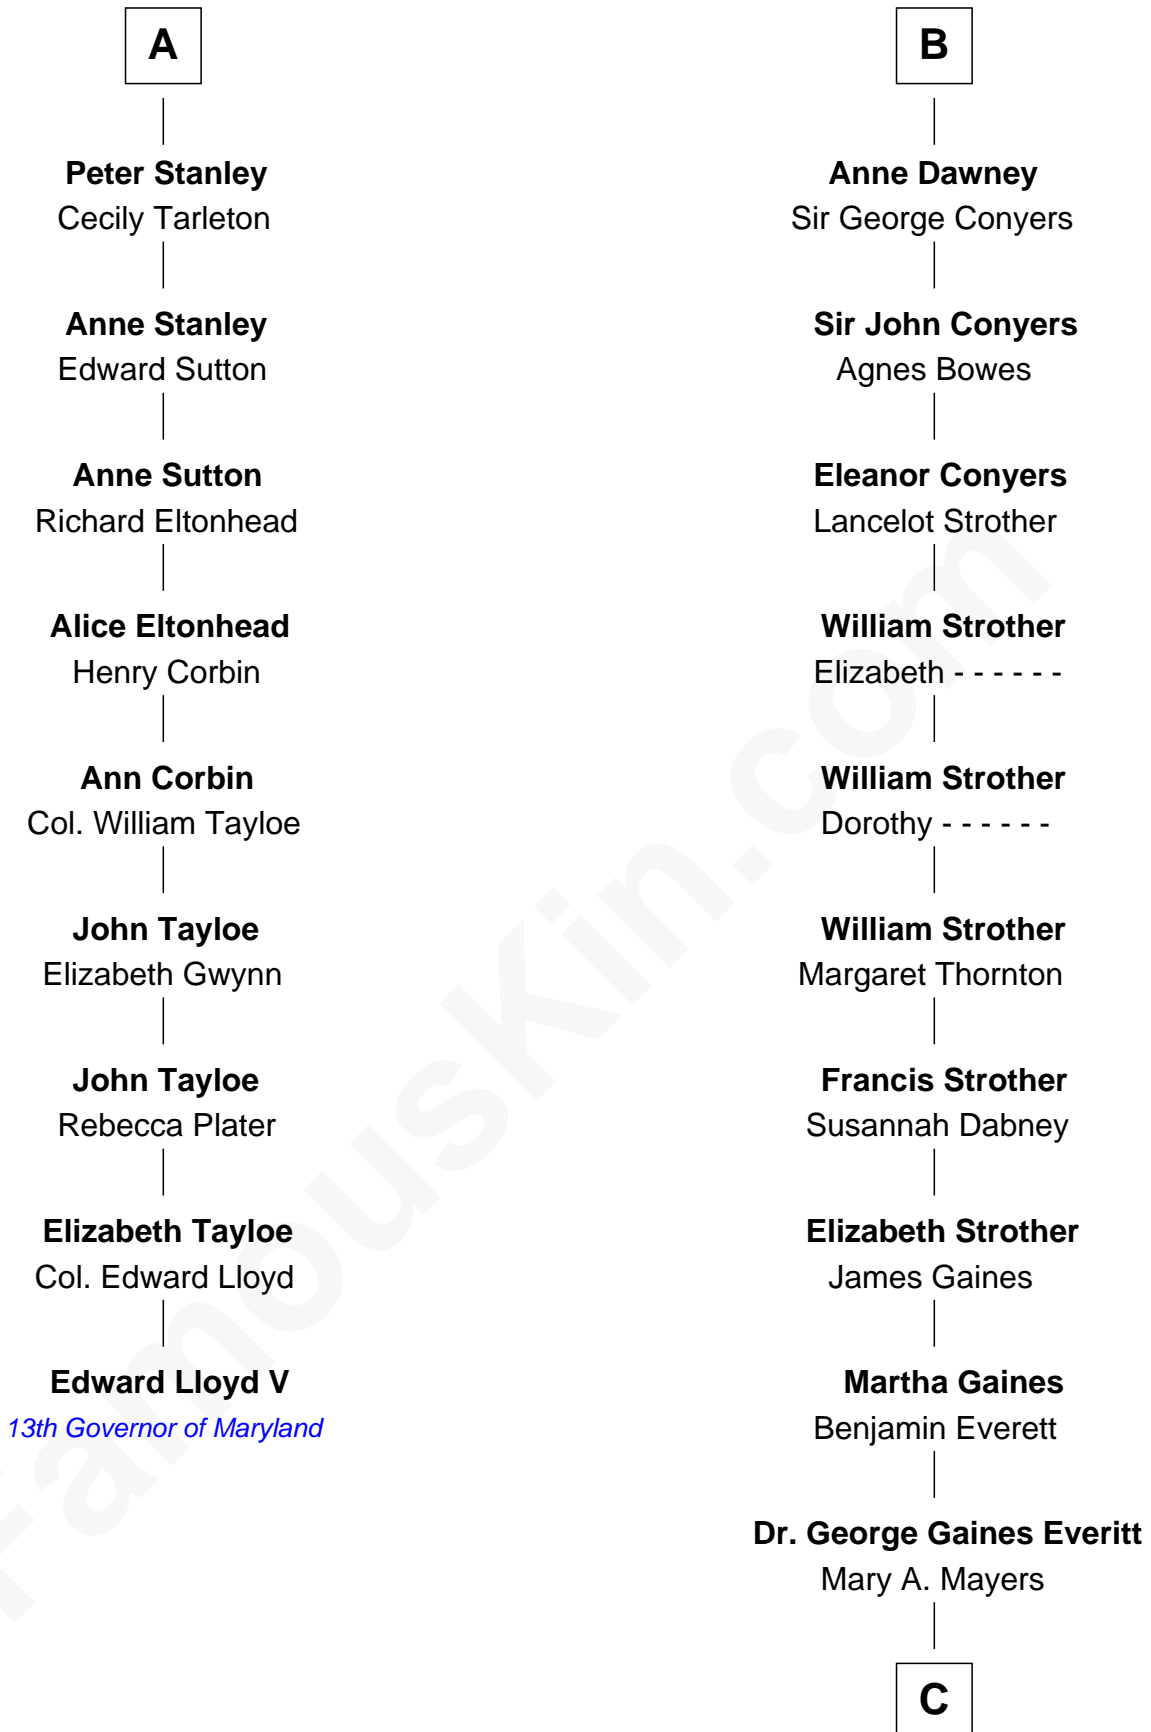

FamousKin.com Relationship Chart of

Edward Lloyd V

13th Governor of Maryland

15th cousin 5 times removed of

William H. Macy

TV and Movie Actor

Ralph de Stafford
Katherine de Hastang

C

—
Horace Benjamin Everitt

Martha Leticia Roberts

—
Mary Lois Everitt

Clement Overstreet

—
Lois Elizabeth Overstreet

William Hall Macy

—
William H. Macy

TV and Movie Actor