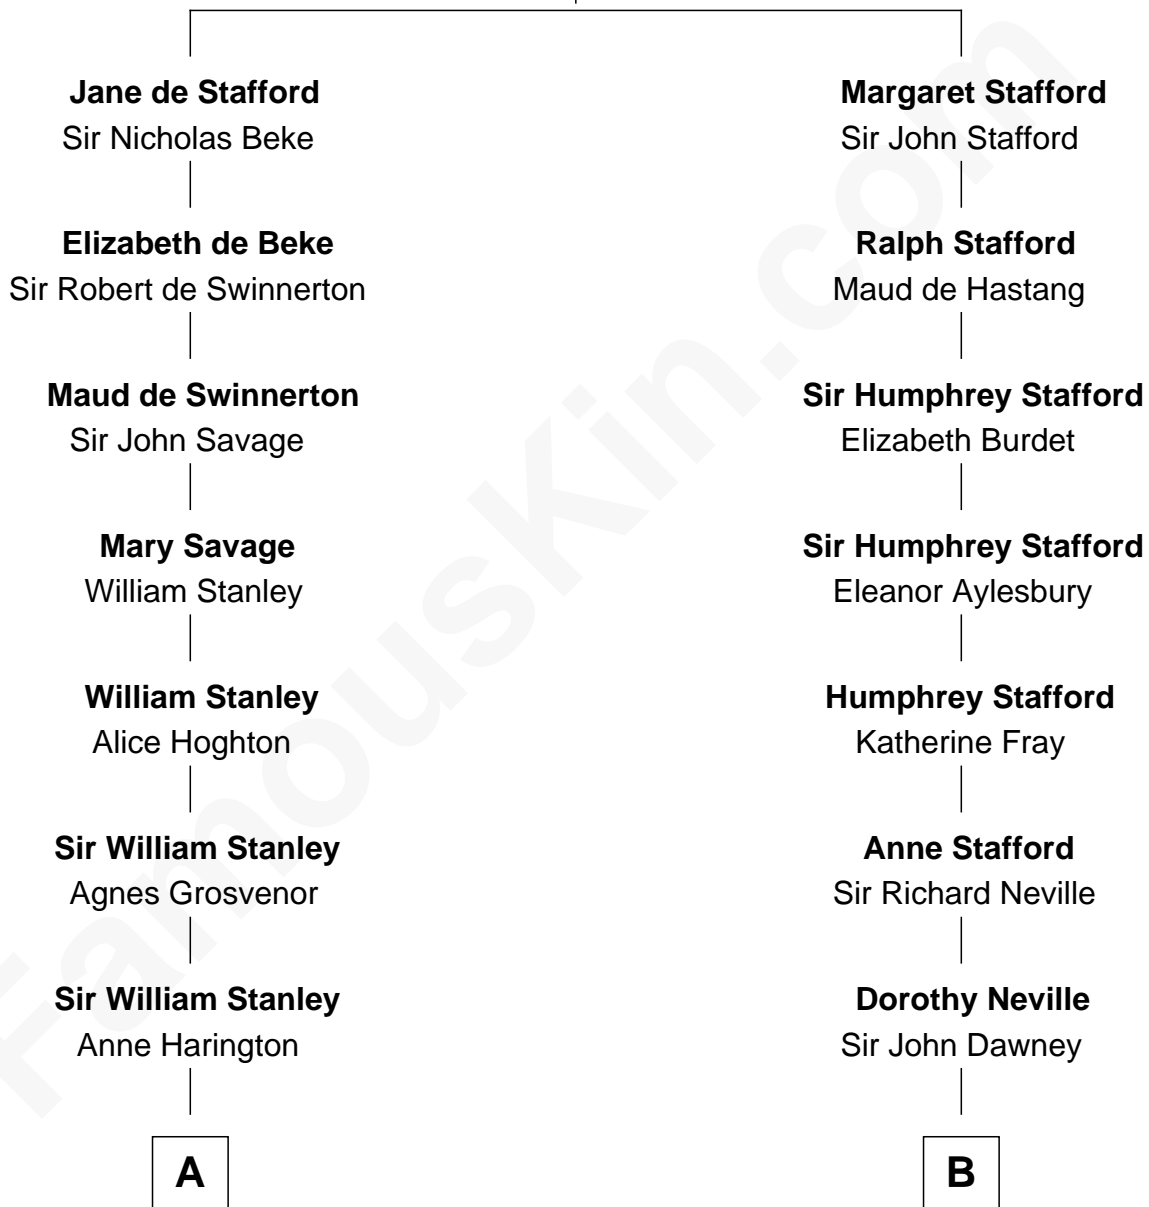

FamousKin.com Relationship Chart of

Edward Lloyd V

13th Governor of Maryland

15th cousin 5 times removed of

William H. Macy

TV and Movie Actor

Ralph de Stafford
Katherine de Hastang

C

—
Horace Benjamin Everitt

Martha Leticia Roberts

—
Mary Lois Everitt

Clement Overstreet

—
Lois Elizabeth Overstreet

William Hall Macy

—
William H. Macy

TV and Movie Actor