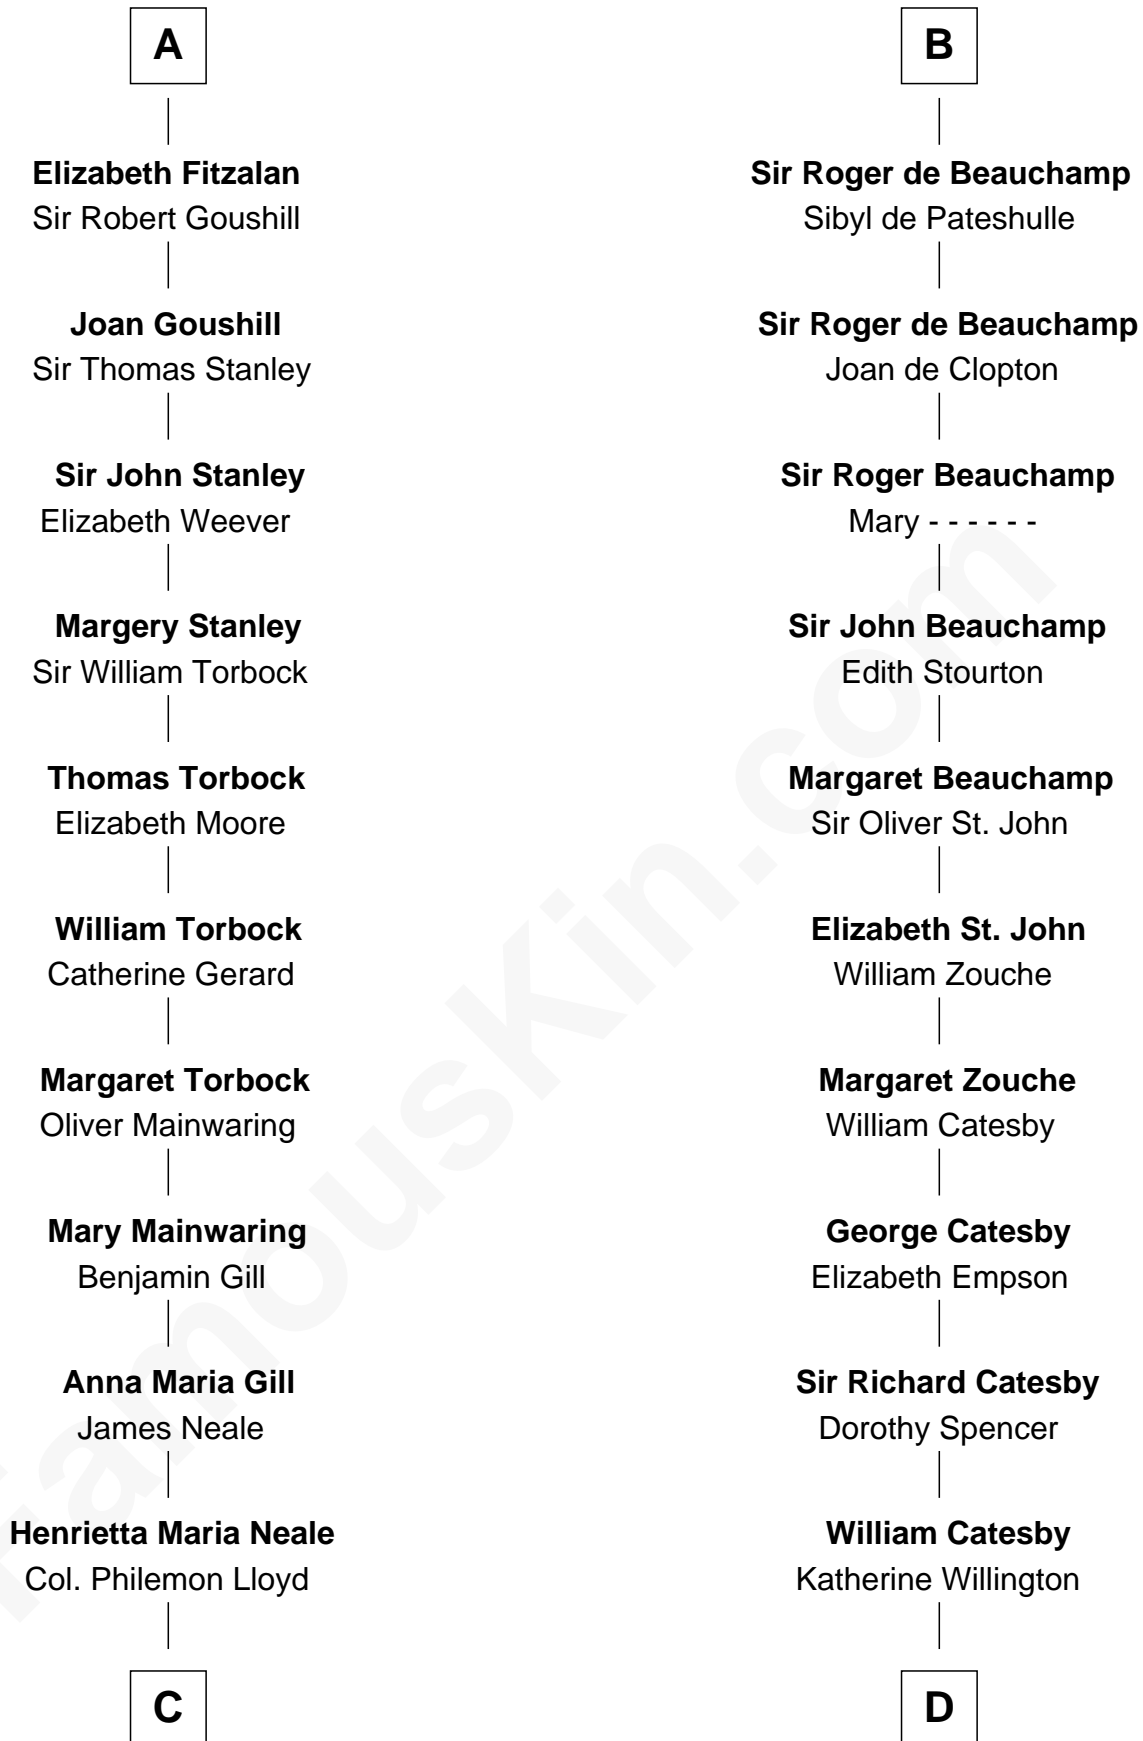

# FamousKin.com Relationship Chart of

**Edward Lloyd V**

*13th Governor of Maryland*

18th cousin 2 times removed of

**Robert Catesby**

*Leader of Gunpowder Plot*

**C**

**Edward Lloyd**  
Sarah Covington

**Col. Edward Lloyd**  
Anne Rousby

**Col. Edward Lloyd**  
Elizabeth Tayloe

**Edward Lloyd V**  
*13th Governor of Maryland*

**D**

**Sir William Catesby**  
Anne Throckmorton

**Robert Catesby**  
*Leader of Gunpowder Plot*