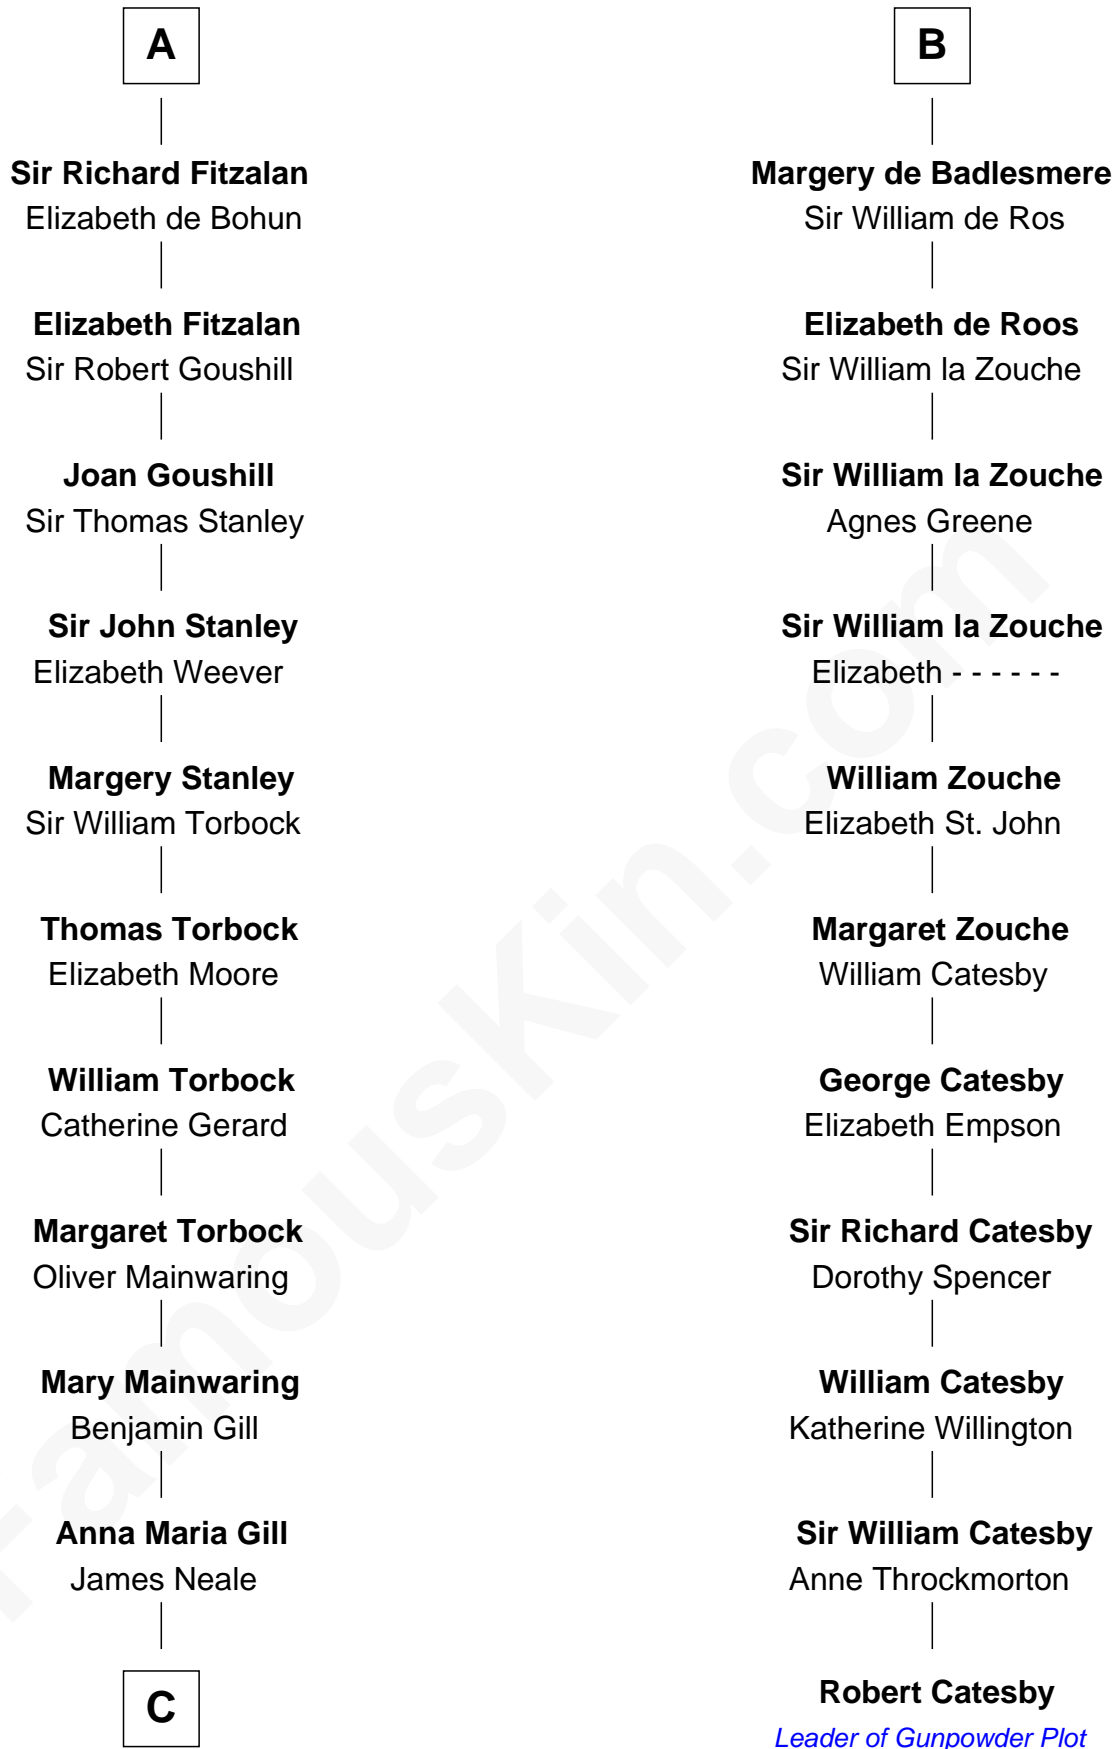

# FamousKin.com Relationship Chart of

**Edward Lloyd V**

*13th Governor of Maryland*

17th cousin 4 times removed of

**Robert Catesby**

*Leader of Gunpowder Plot*

**C**

**Henrietta Maria Neale**

Col. Philemon Lloyd

**Edward Lloyd**

Sarah Covington

**Col. Edward Lloyd**

Anne Rousby

**Col. Edward Lloyd**

Elizabeth Tayloe

**Edward Lloyd V**

*13th Governor of Maryland*

FamousKin.com