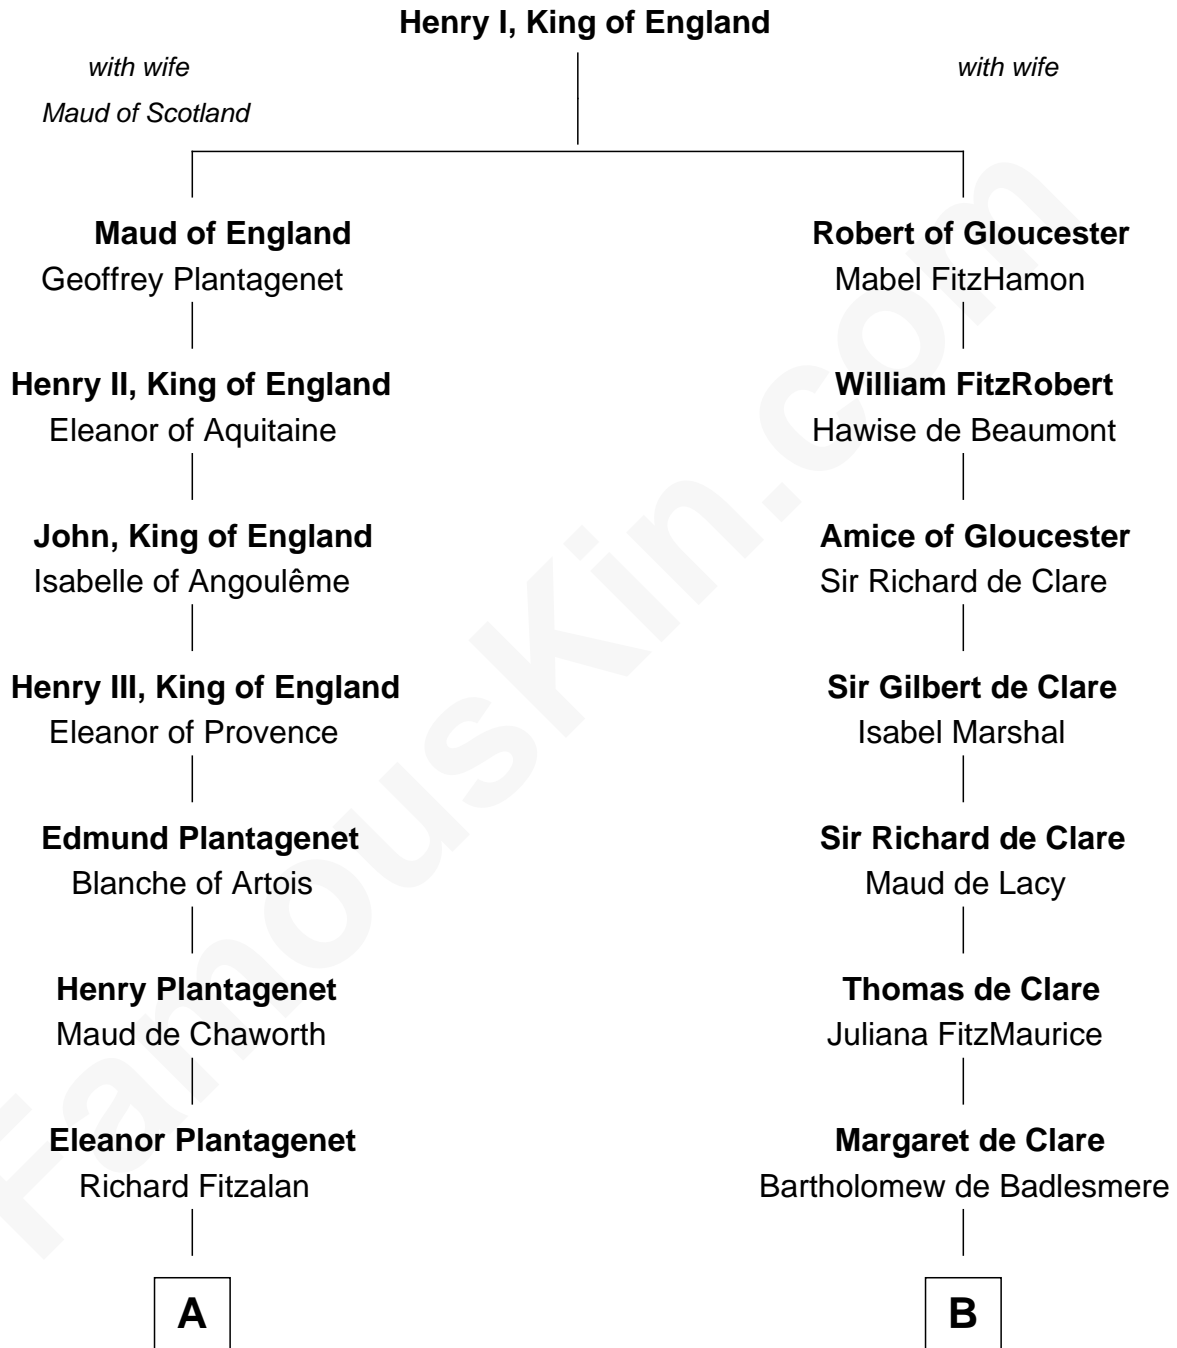

# FamousKin.com Relationship Chart of

**Edward Lloyd V**

*13th Governor of Maryland*

17th cousin 4 times removed of

**Robert Catesby**

*Leader of Gunpowder Plot*

**C**

**Henrietta Maria Neale**

Col. Philemon Lloyd

**Edward Lloyd**

Sarah Covington

**Col. Edward Lloyd**

Anne Rousby

**Col. Edward Lloyd**

Elizabeth Tayloe

**Edward Lloyd V**

*13th Governor of Maryland*

FamousKin.com