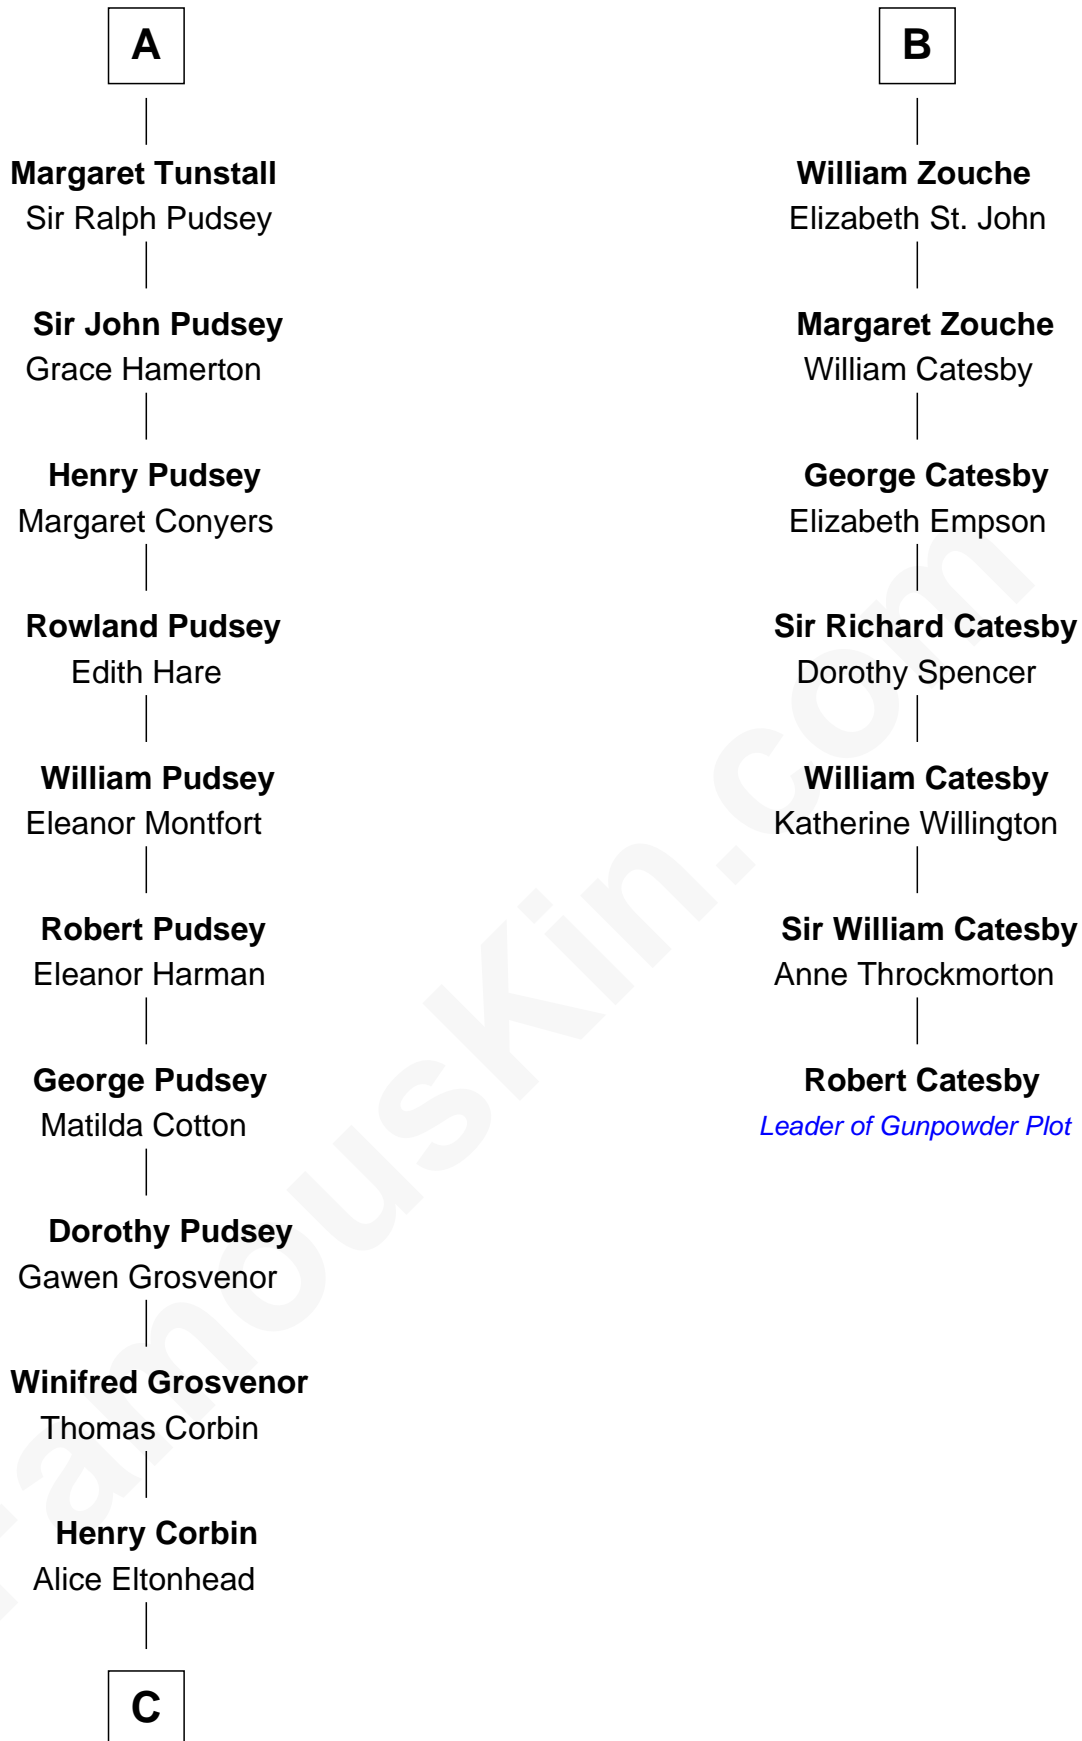

# FamousKin.com Relationship Chart of

**Edward Lloyd V**

*13th Governor of Maryland*

13th cousin 8 times removed of

**Robert Catesby**

*Leader of Gunpowder Plot*

**Reginald FitzPiers**

**C**

—  
**Ann Corbin**  
Col. William Tayloe

—  
**John Tayloe**  
Elizabeth Gwynn

—  
**John Tayloe**  
Rebecca Plater

—  
**Elizabeth Tayloe**  
Col. Edward Lloyd

—  
**Edward Lloyd V**  
*13th Governor of Maryland*