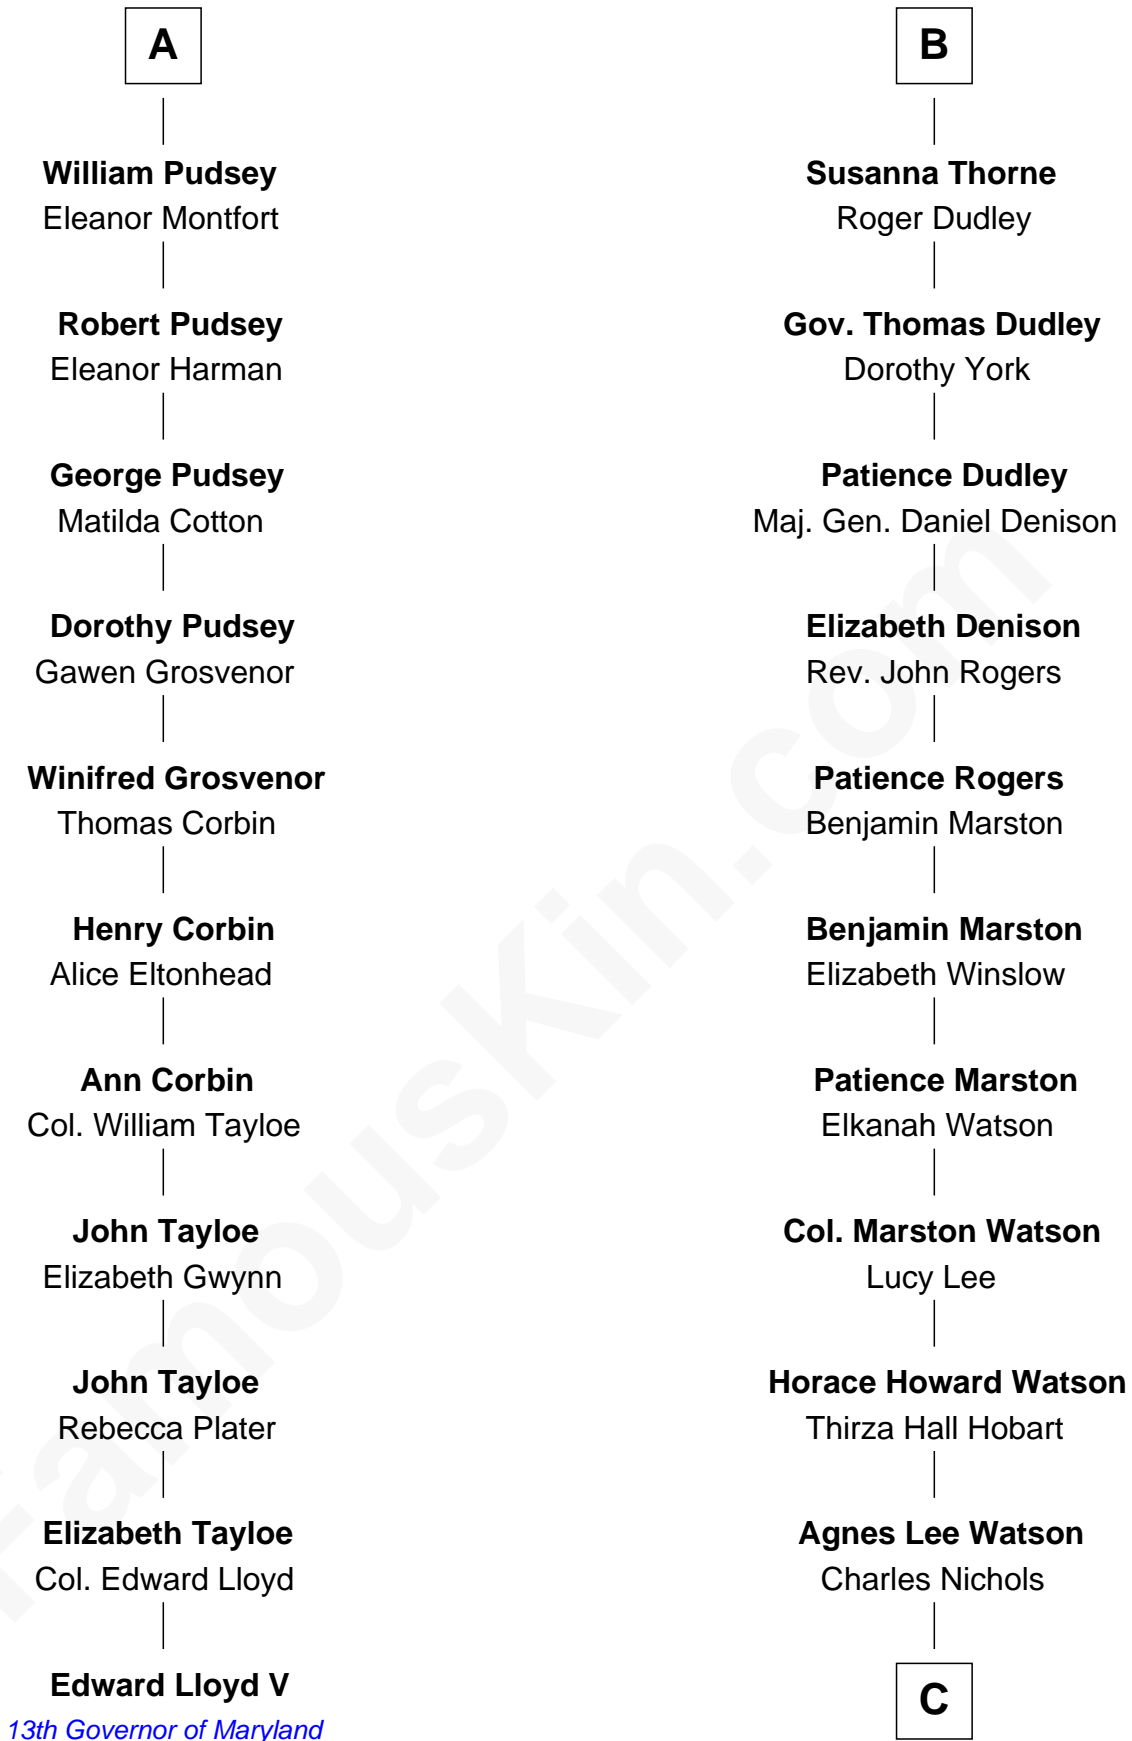

# FamousKin.com Relationship Chart of

**Edward Lloyd V**

*13th Governor of Maryland*

**17th cousin 4 times removed of**

**John Cena**

*Movie Actor and WWE Pro Wrestler*

**Sir John Grey**

*Avice Marmion*

**C**

**Charles H. Nichols**

Martha Emma Dix

**Charles Nichols**

Julia Ellen Skelton

**Natalie Nichols**

Ulysses John Lupien

**Carol Frances Lupien**