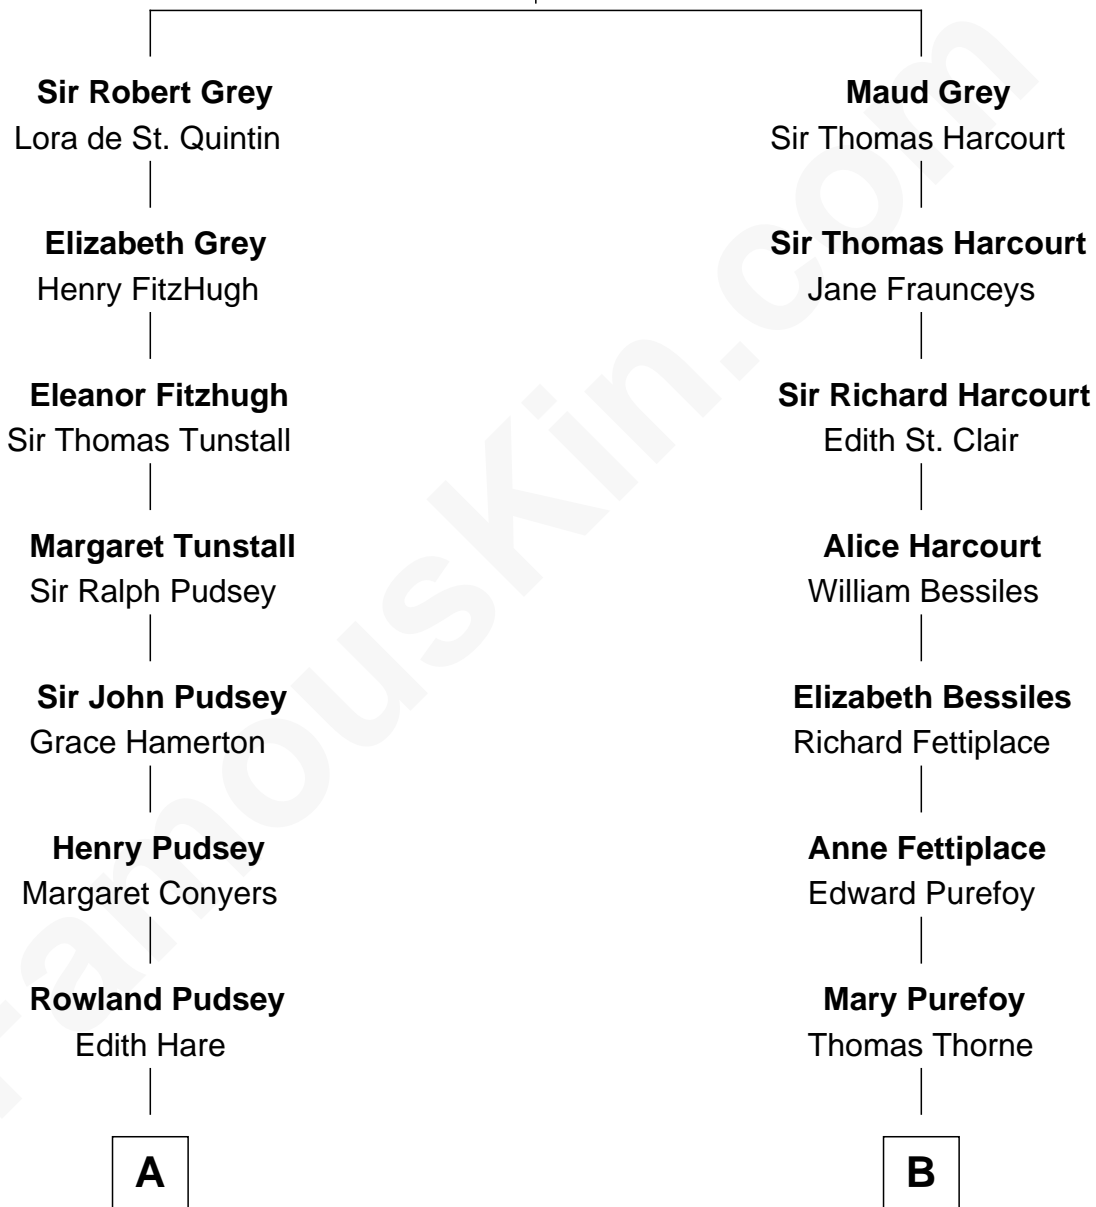

# FamousKin.com Relationship Chart of

**Edward Lloyd V**

*13th Governor of Maryland*

**17th cousin 4 times removed of**

**John Cena**

*Movie Actor and WWE Pro Wrestler*

**Sir John Grey**

*Avice Marmion*

**C**

**Charles H. Nichols**

Martha Emma Dix

**Charles Nichols**

Julia Ellen Skelton

**Natalie Nichols**

Ulysses John Lupien

**Carol Frances Lupien**