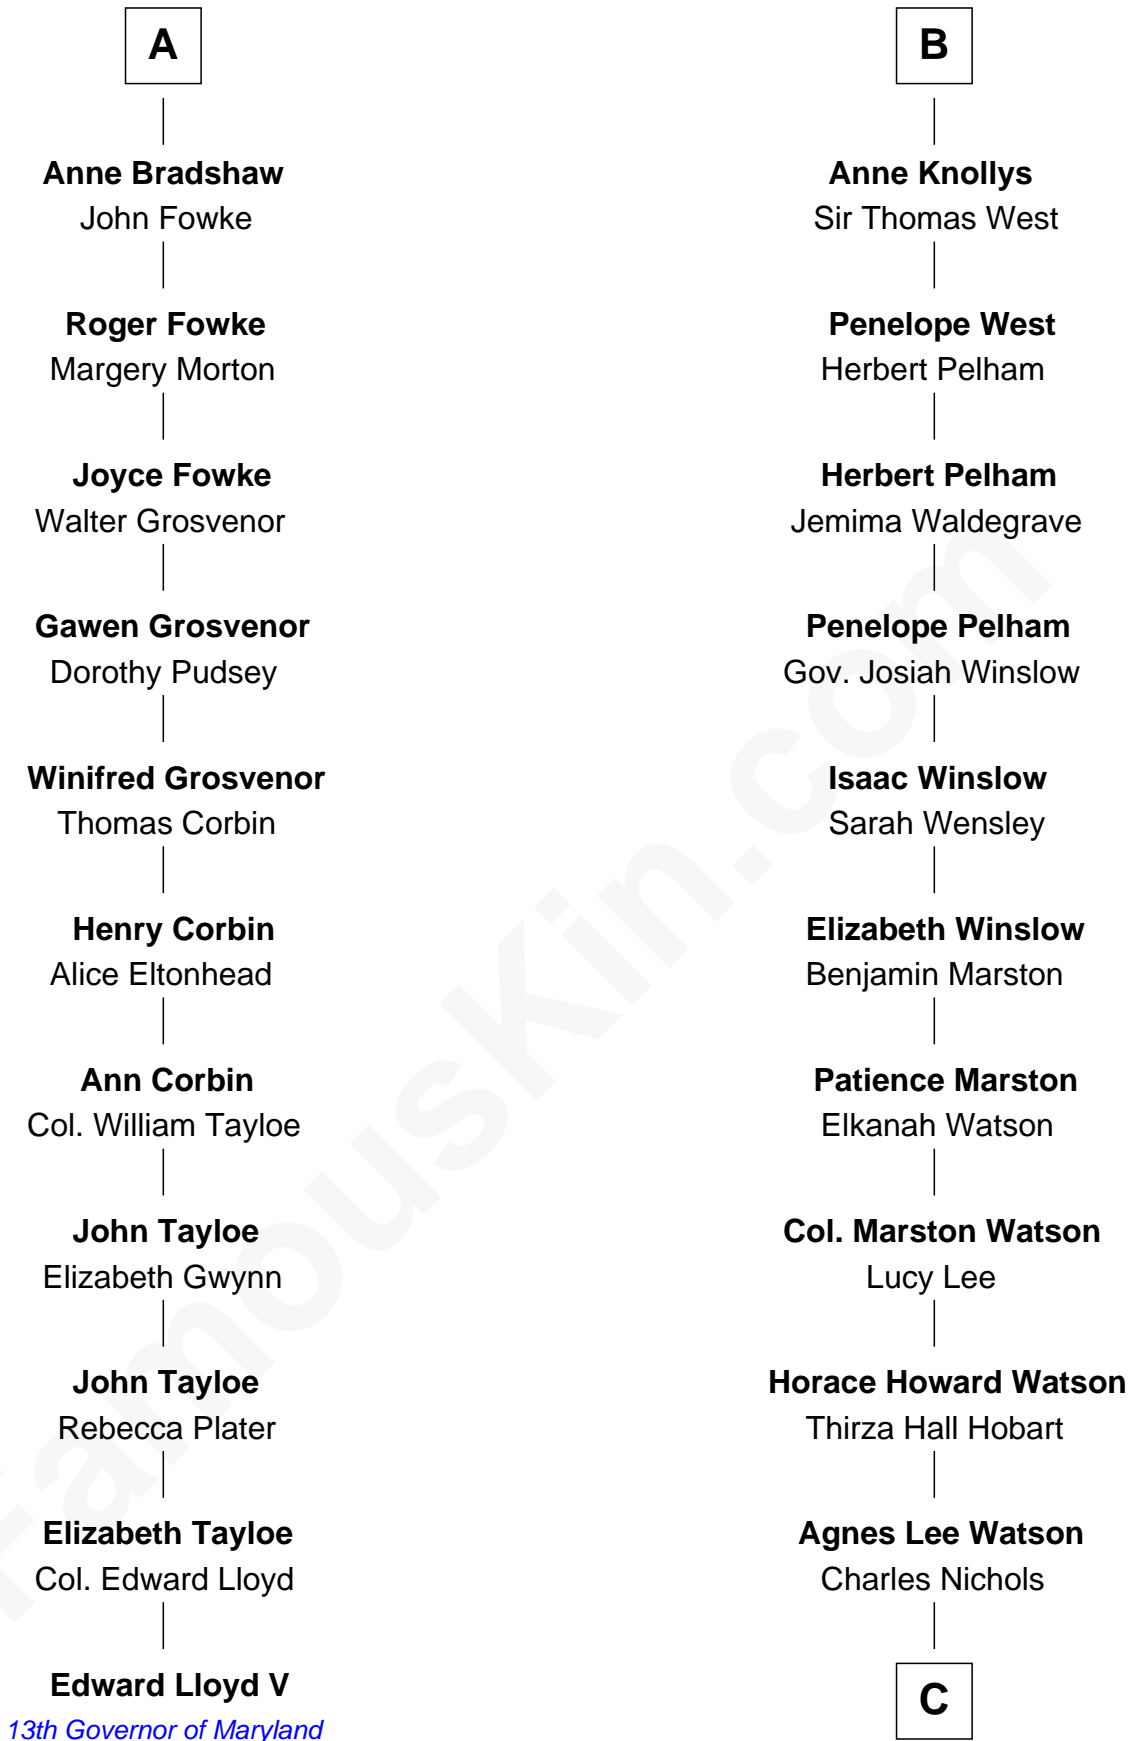

FamousKin.com Relationship Chart of

Edward Lloyd V

13th Governor of Maryland

17th cousin 4 times removed of

John Cena

Movie Actor and WWE Pro Wrestler

John de Welles

Maud de Roos

Margery de Welles

Stephen le Scrope

Maude le Scrope

Sir Baldwin Freville

Joyce Freville

Sir Roger Aston

Sir Robert Aston

Isabel Brereton

Elizabeth Howard

Mary Boleyn

Sir William Carey

Catherine Carey

Sir Francis Knollys

B

C

Charles H. Nichols