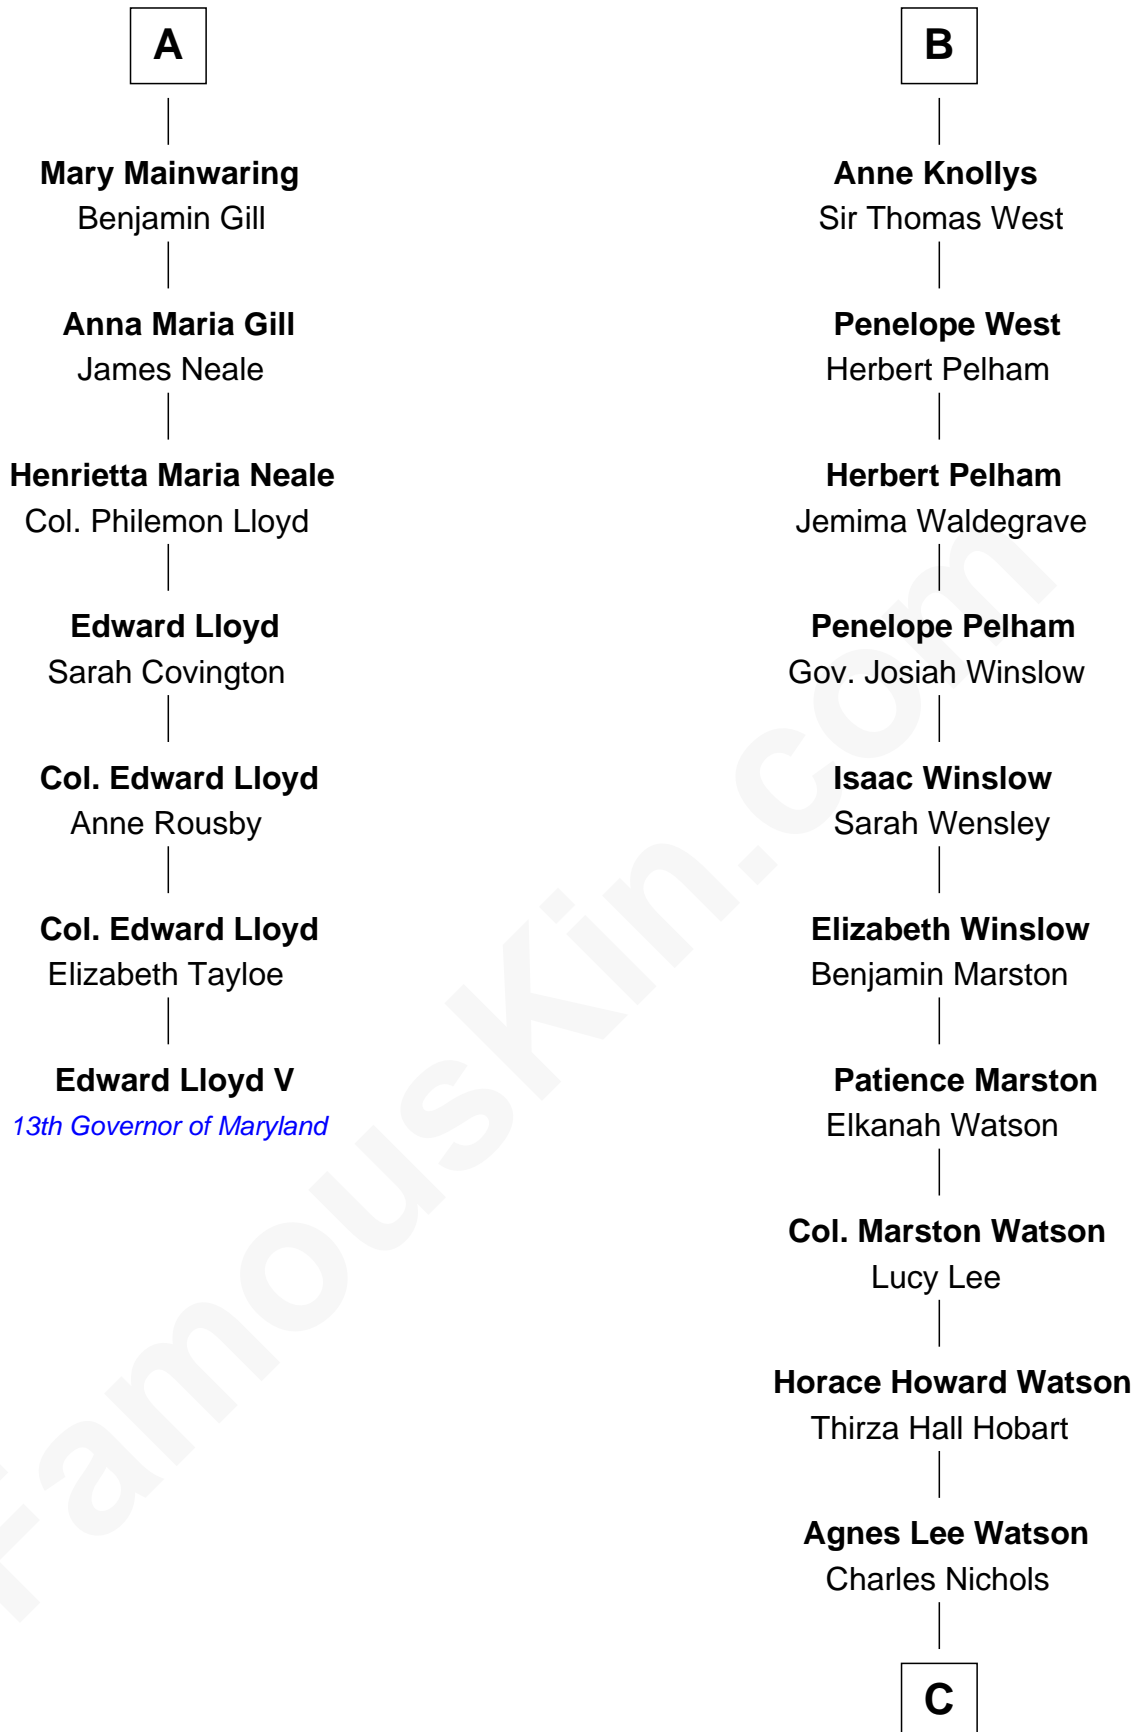

# FamousKin.com Relationship Chart of

**Edward Lloyd V**

*13th Governor of Maryland*

**13th cousin 8 times removed of**

**John Cena**

*Movie Actor and WWE Pro Wrestler*

**Sir Richard Fitzalan**

Elizabeth de Bohun

**Thomas Torbock**

Elizabeth Moore

**William Torbock**

Catherine Gerard

**Margaret Torbock**

Oliver Mainwaring

**A**

**Joan Fitzalan**

Sir William Beauchamp

**Joan Beauchamp**

James Butler

**Sir Thomas Butler**

Anne Hankeford

**Margaret Butler**

Sir William Boleyn

**Thomas Boleyn**

Elizabeth Howard

**Mary Boleyn**

Sir William Carey

**Catherine Carey**

Sir Francis Knollys

**B**

**C**

**Charles H. Nichols**