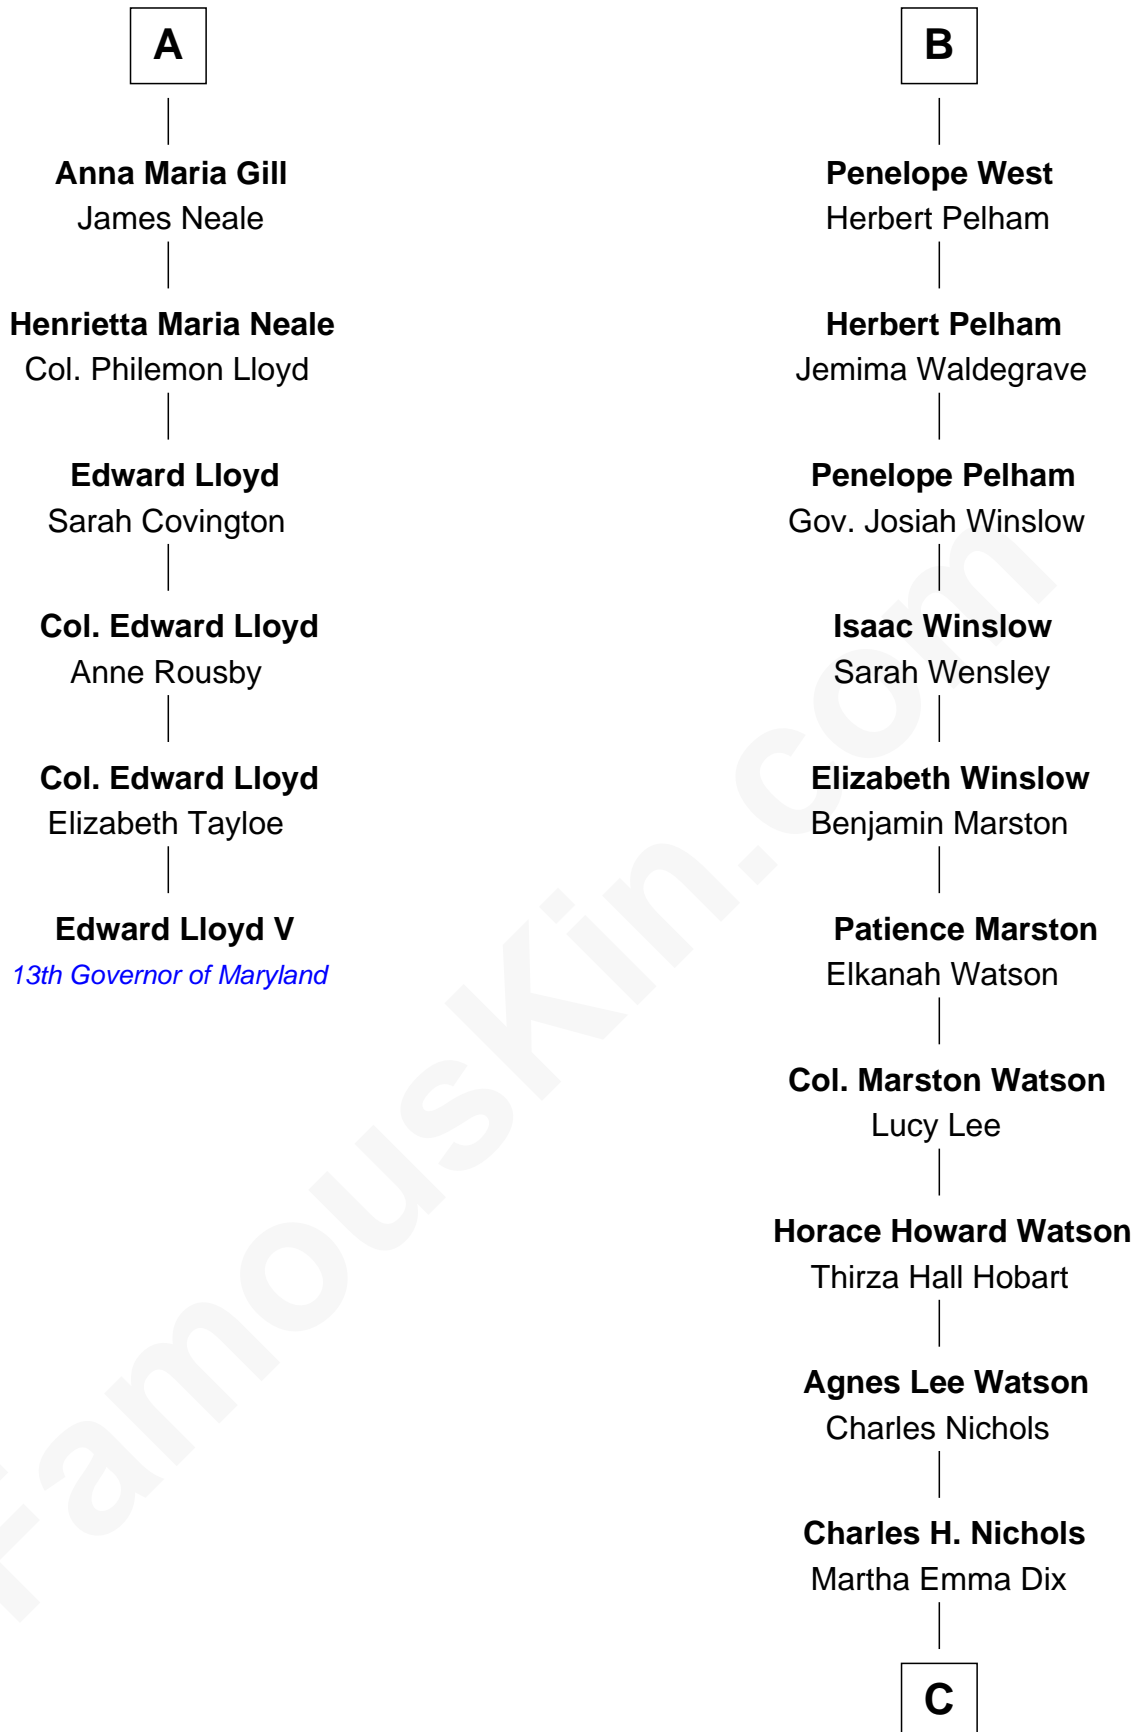

FamousKin.com Relationship Chart of

Edward Lloyd V

13th Governor of Maryland

12th cousin 8 times removed of

John Cena

Movie Actor and WWE Pro Wrestler

C

Charles Nichols
Julia Ellen Skelton

Natalie Nichols
Ulysses John Lupien

Carol Frances Lupien
John Joseph Cena

John Cena

Actor and Pro Wrestler