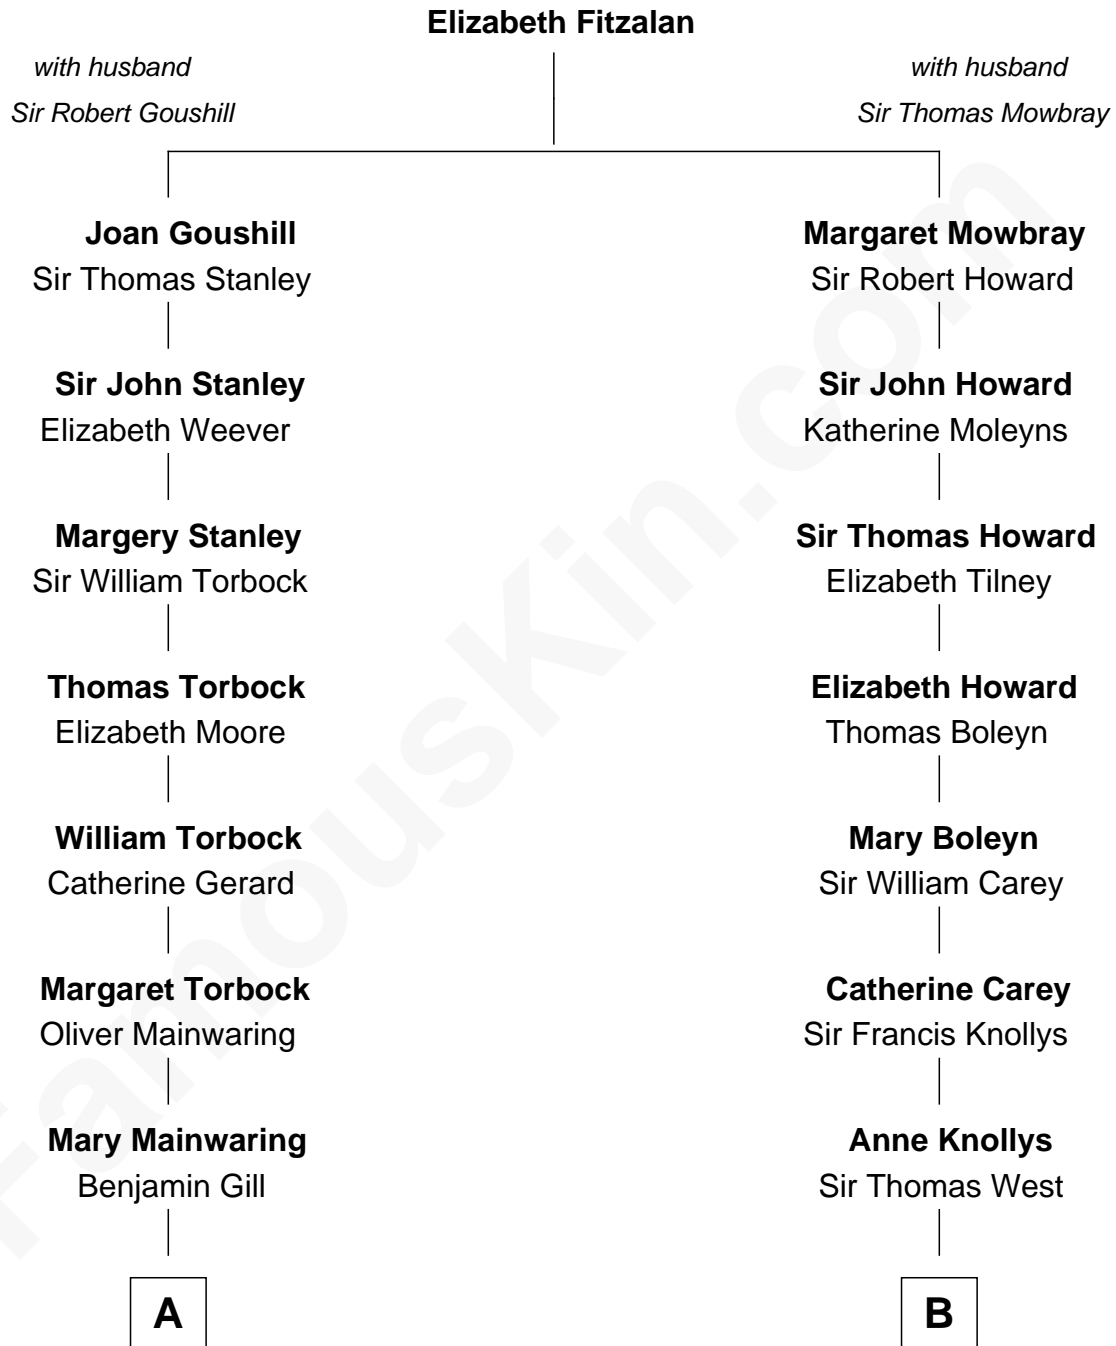

FamousKin.com Relationship Chart of

Edward Lloyd V

13th Governor of Maryland

12th cousin 8 times removed of

John Cena

Movie Actor and WWE Pro Wrestler

C

Charles Nichols
Julia Ellen Skelton