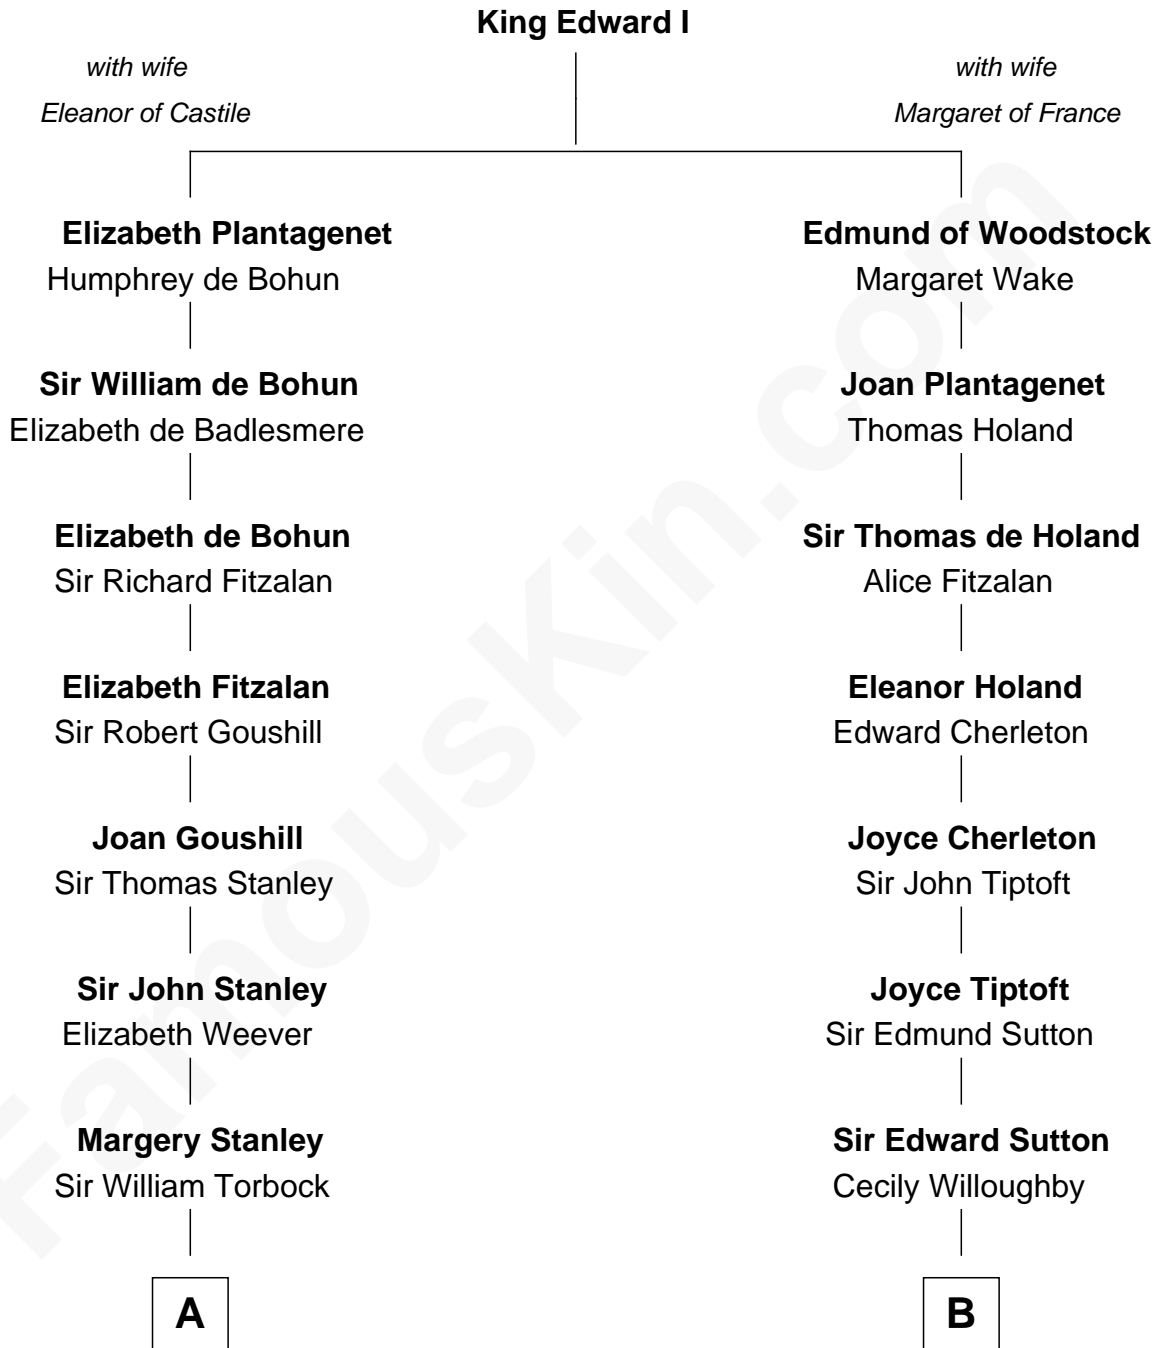

# FamousKin.com Relationship Chart of

**Edward Lloyd V**

*13th Governor of Maryland*

**16th cousin 5 times removed of**

**J. K. Simmons**

*TV and Movie Actor*

**C**

**Sedgwick Russell Hazen**

Mary Isabelle Barr

**Lewis Jacob Hazen**

Emma Broaddus Lewis

**Ruth Hazen**

Col. Ralph Archibald Kimble

**Patricia Kimble**

Dr. Donald William Simmons

**J. K. Simmons**