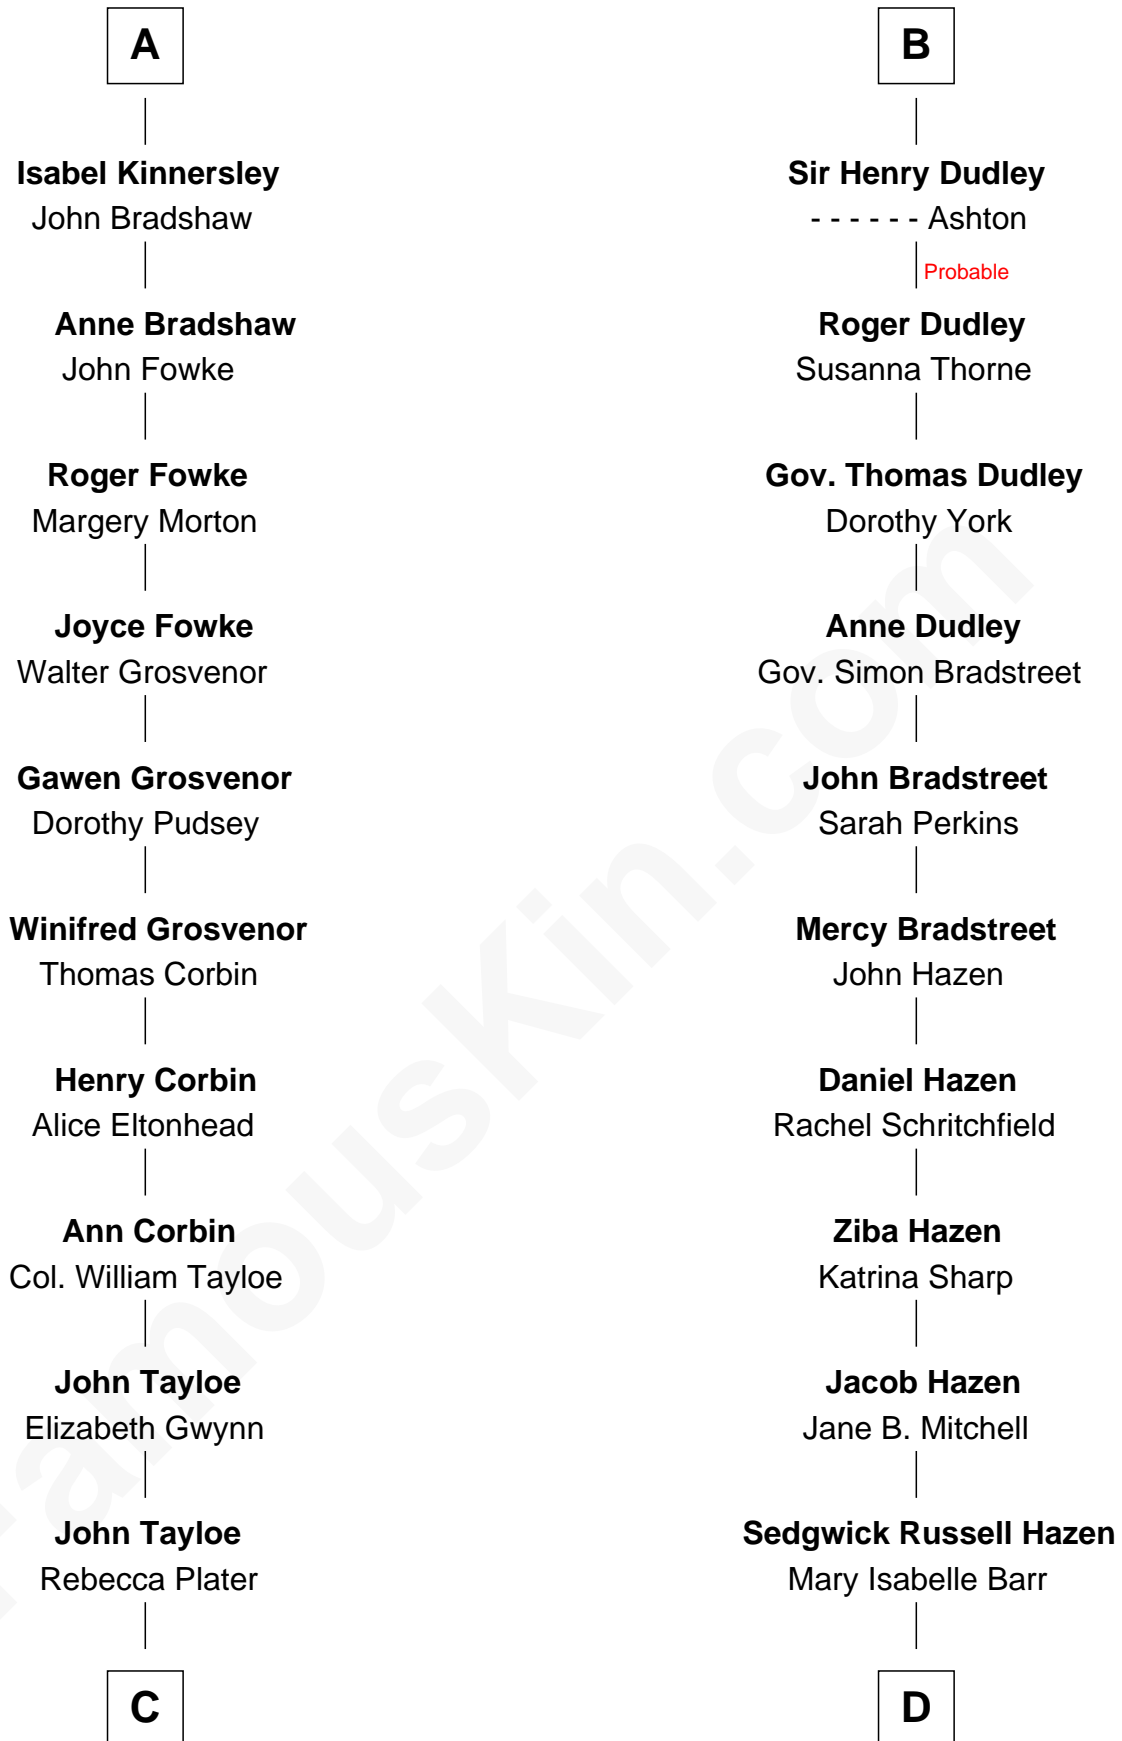

FamousKin.com

Relationship Chart of

Edward Lloyd V

13th Governor of Maryland

18th cousin 2 times removed of

J. K. Simmons

TV and Movie Actor

Sir William de Ros
Margery de Badlesmere

C

Elizabeth Tayloe
Col. Edward Lloyd

Edward Lloyd V
13th Governor of Maryland

D

Lewis Jacob Hazen
Emma Broaddus Lewis

Ruth Hazen
Col. Ralph Archibald Kimble

Patricia Kimble
Dr. Donald William Simmons

J. K. Simmons
TV and Movie Actor