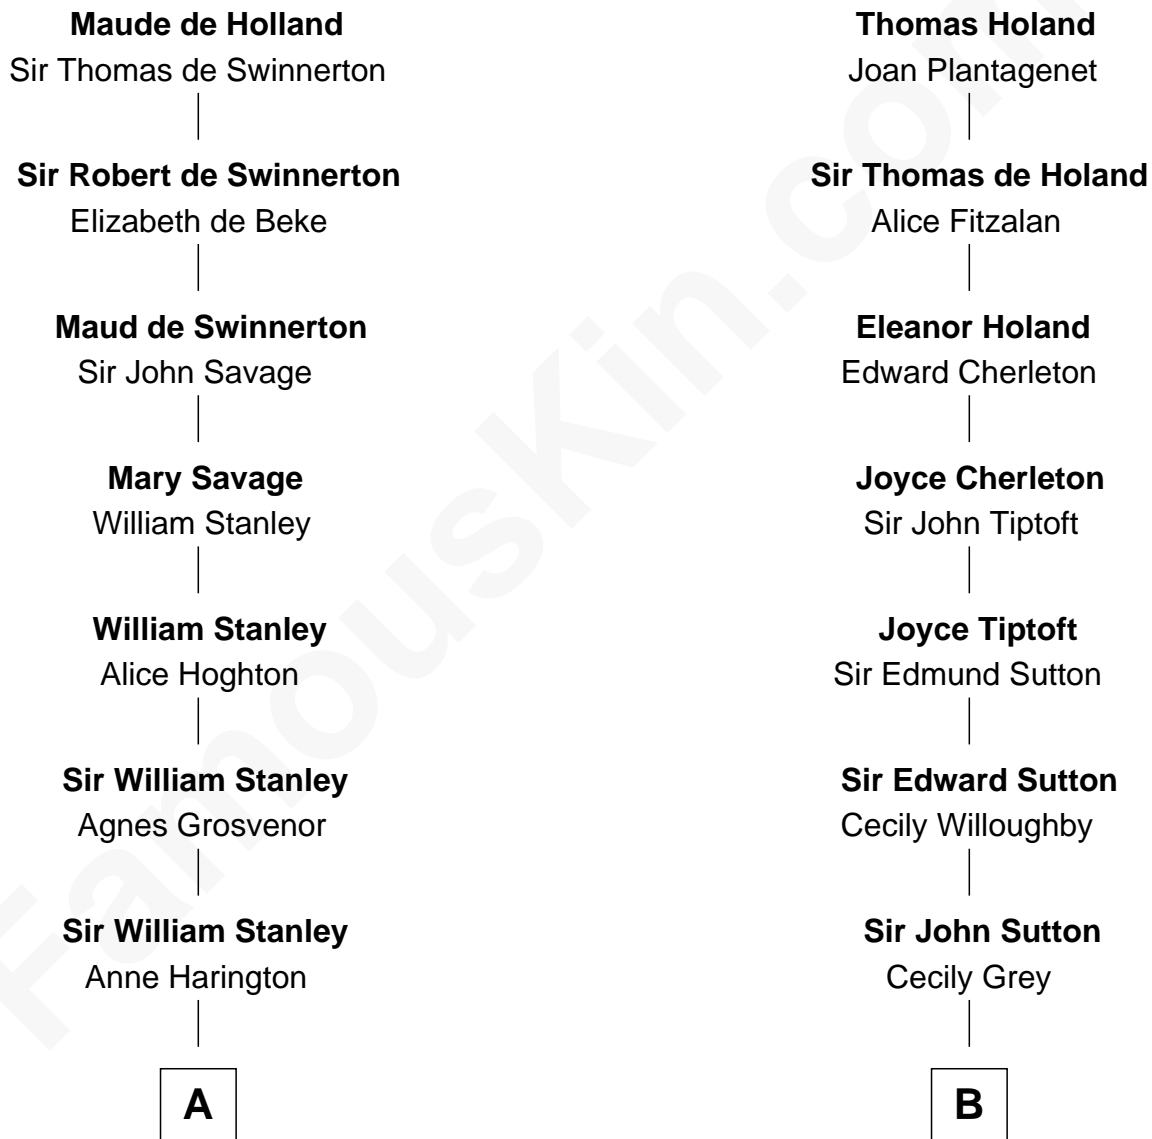

FamousKin.com Relationship Chart of

Edward Lloyd V

13th Governor of Maryland

15th cousin 5 times removed of

J. K. Simmons

TV and Movie Actor

Sir Robert de Holland

Maude la Zouche