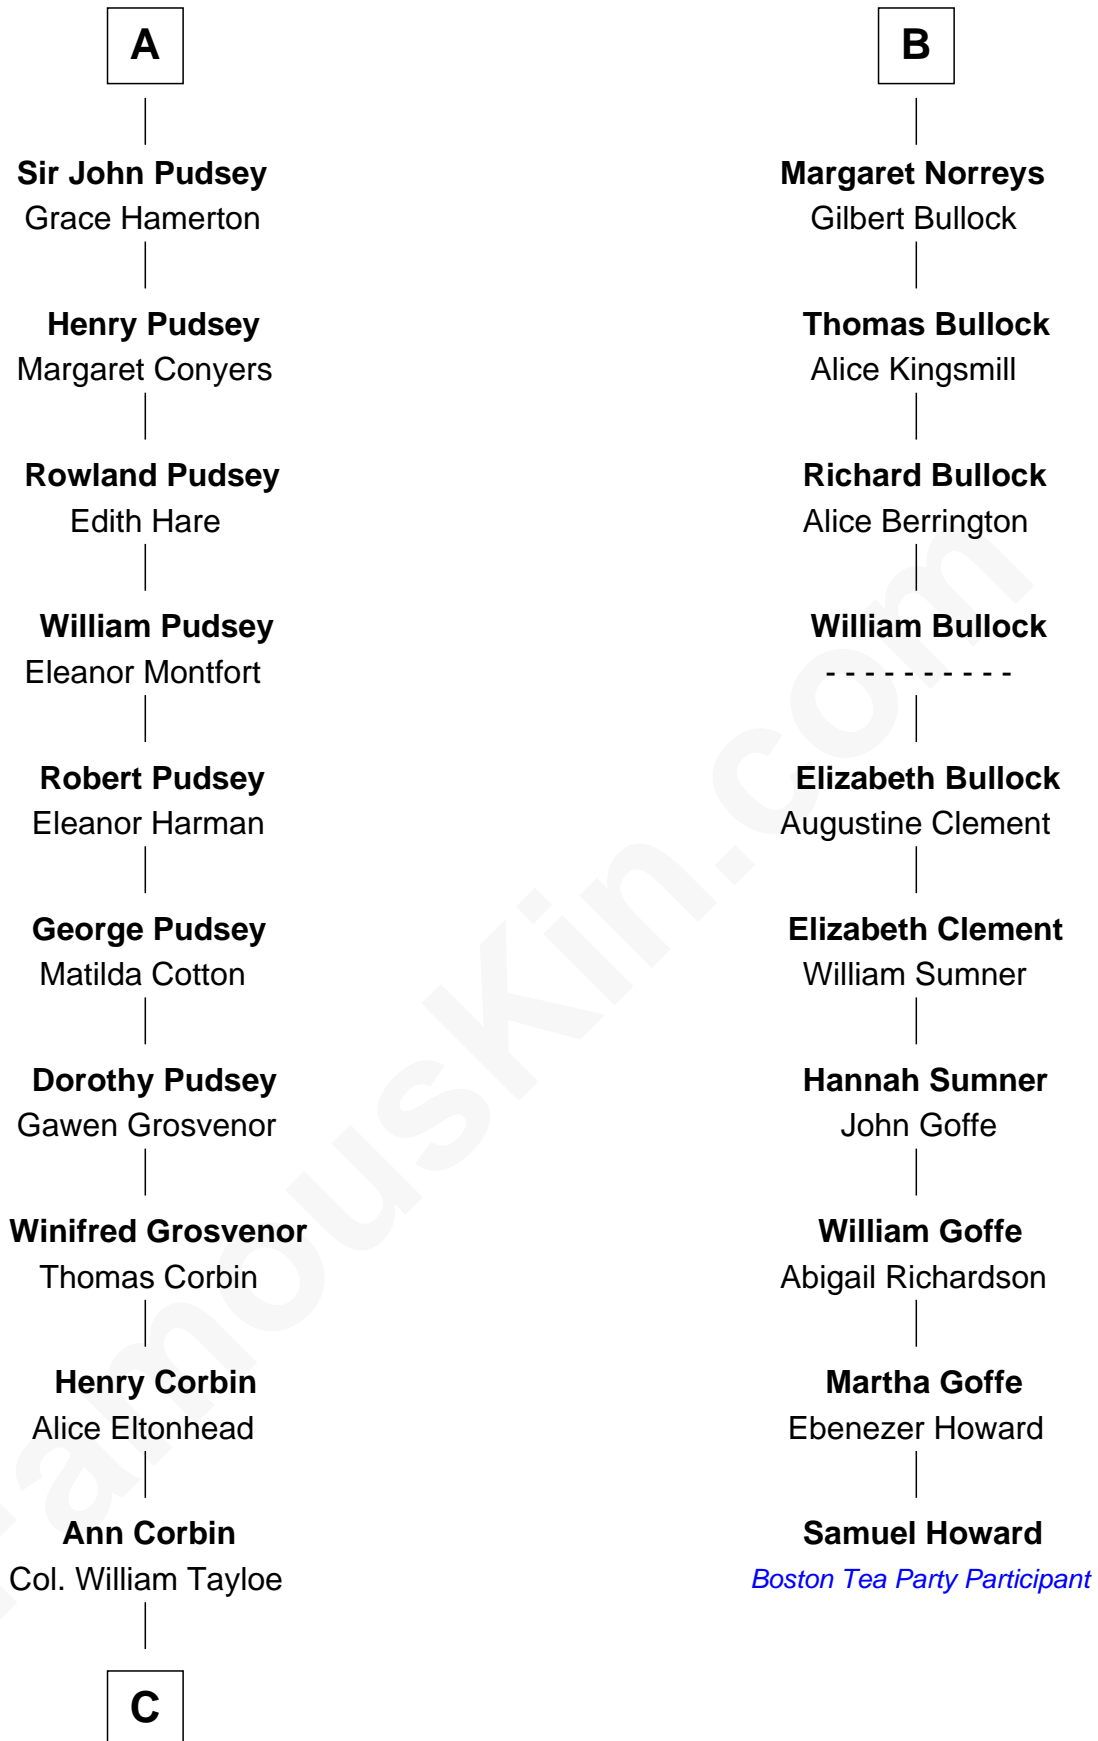

# FamousKin.com Relationship Chart of

**Edward Lloyd V**

*13th Governor of Maryland*

16th cousin 4 times removed of

**Samuel Howard**

*Boston Tea Party Participant*

**Sir Walter FitzRobert**

Ida Longespee

**C**

—  
**John Tayloe**  
Elizabeth Gwynn

—  
**John Tayloe**  
Rebecca Plater

—  
**Elizabeth Tayloe**  
Col. Edward Lloyd

—  
**Edward Lloyd V**  
*13th Governor of Maryland*

FamousKin.com