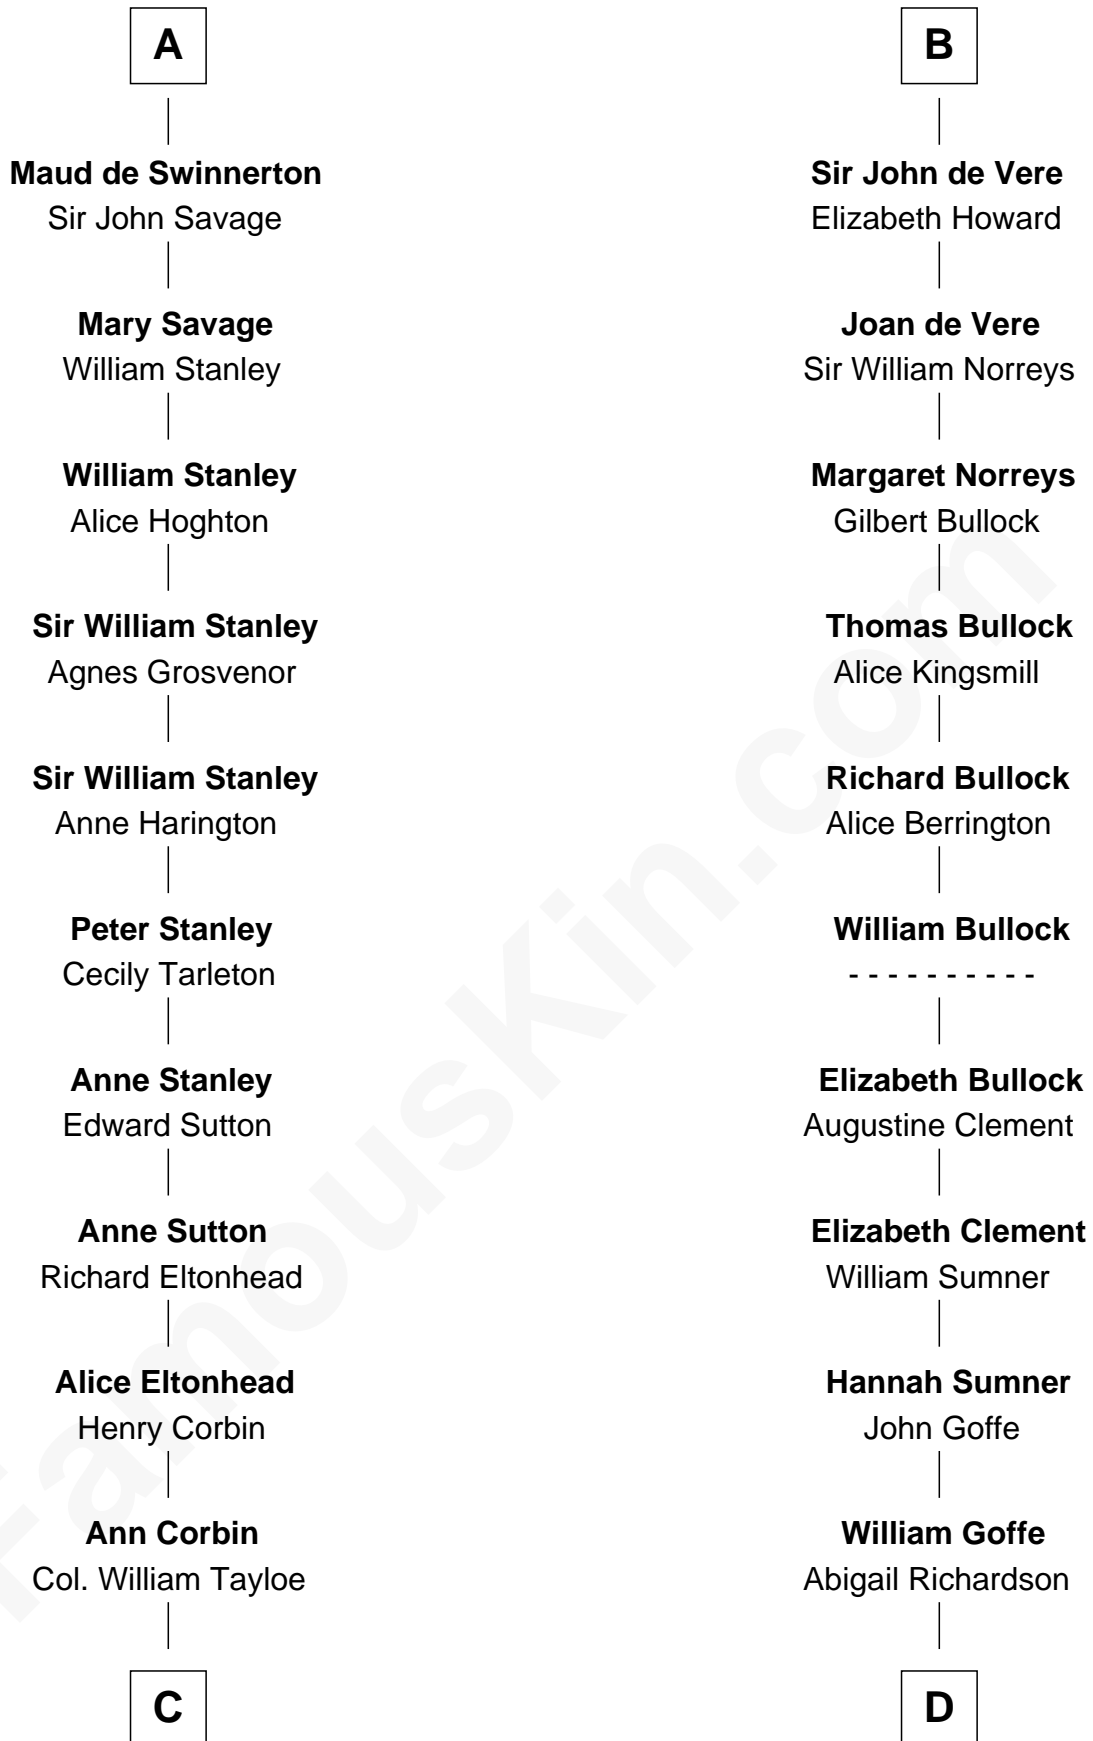

FamousKin.com Relationship Chart of

Edward Lloyd V

13th Governor of Maryland

18th cousin 2 times removed of

Samuel Howard

Boston Tea Party Participant

William FitzPatrick

Eleonore de Vitre

C

John Tayloe
Elizabeth Gwynn

John Tayloe
Rebecca Plater

Elizabeth Tayloe
Col. Edward Lloyd

Edward Lloyd V
13th Governor of Maryland

D

Martha Goffe
Ebenezer Howard

Samuel Howard
Boston Tea Party Participant