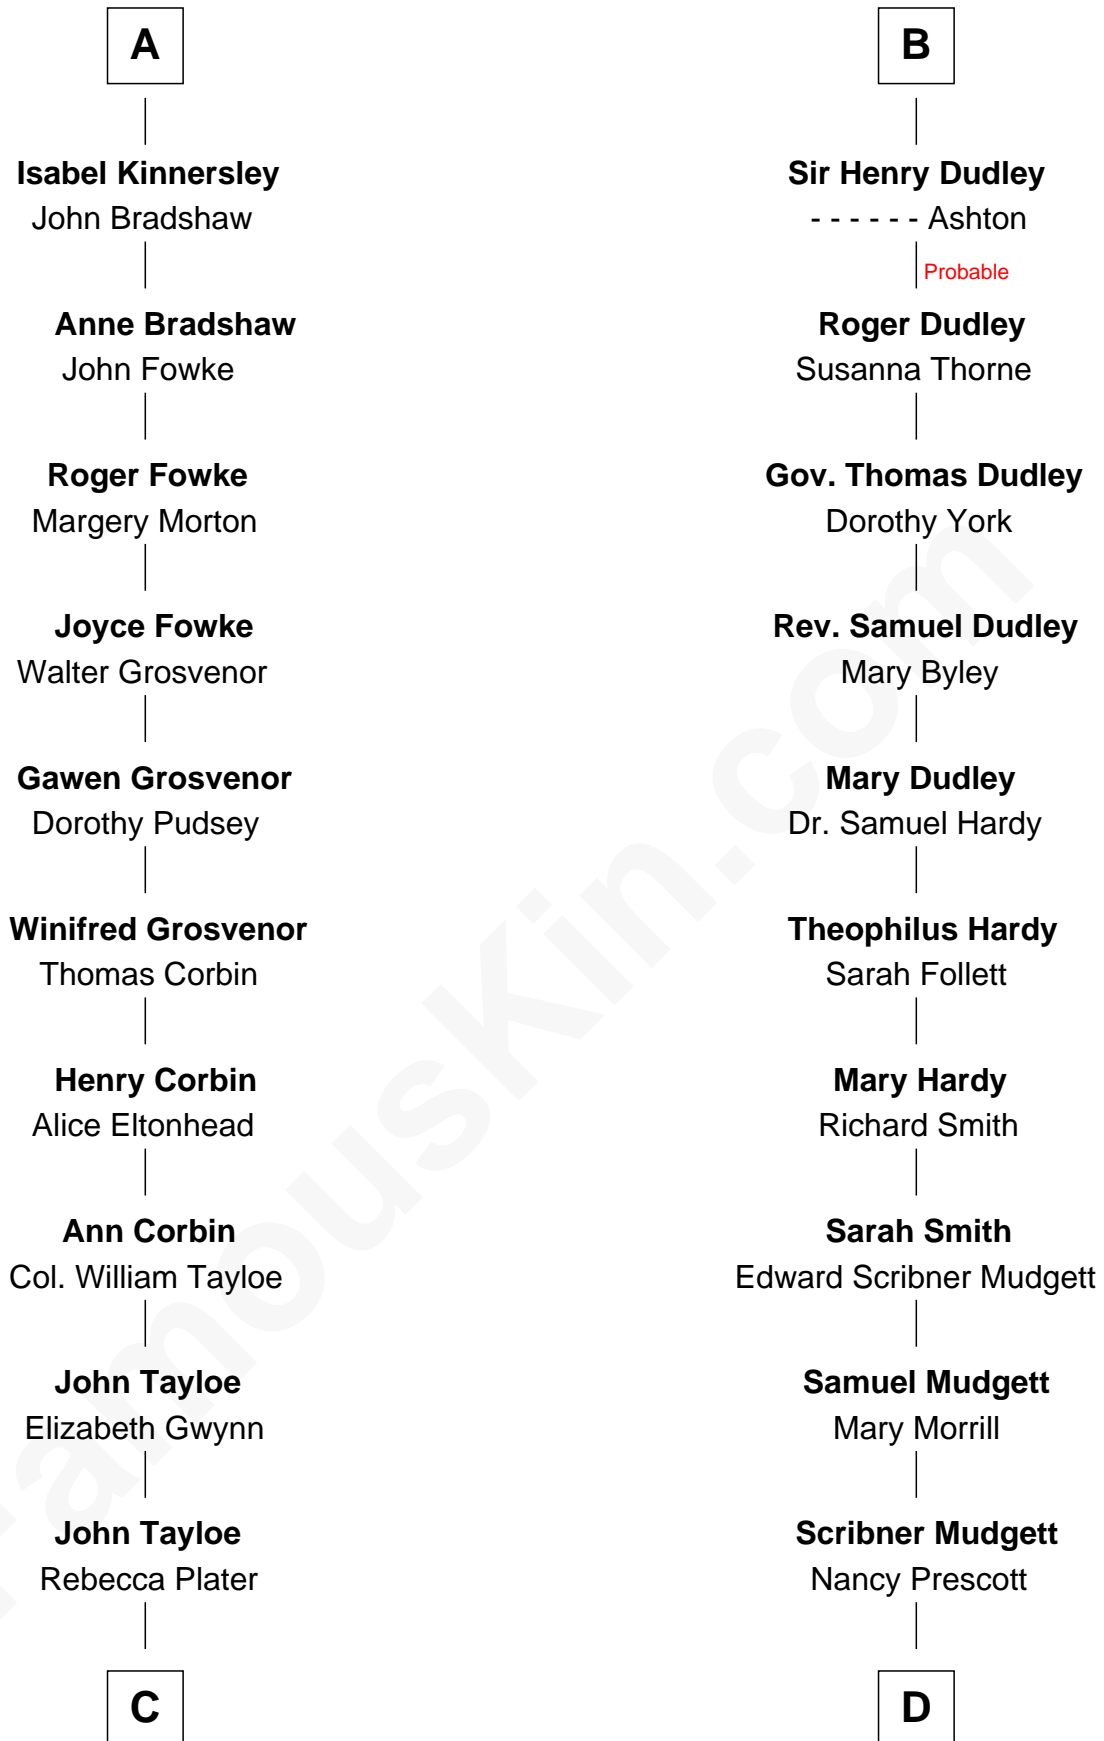

FamousKin.com Relationship Chart of

Edward Lloyd V

13th Governor of Maryland

18th cousin of

Dr. H. H. Holmes

Serial Killer aka "Devil in the White City"

Sir William de Ros
Margery de Badlesmere

C

Elizabeth Tayloe
Col. Edward Lloyd

Edward Lloyd V
13th Governor of Maryland

D

Levi Horton Mudgett
Theodate Page Price

Dr. H. H. Holmes
Serial Killer Dr. H. H. Holmes

FamousKin.com