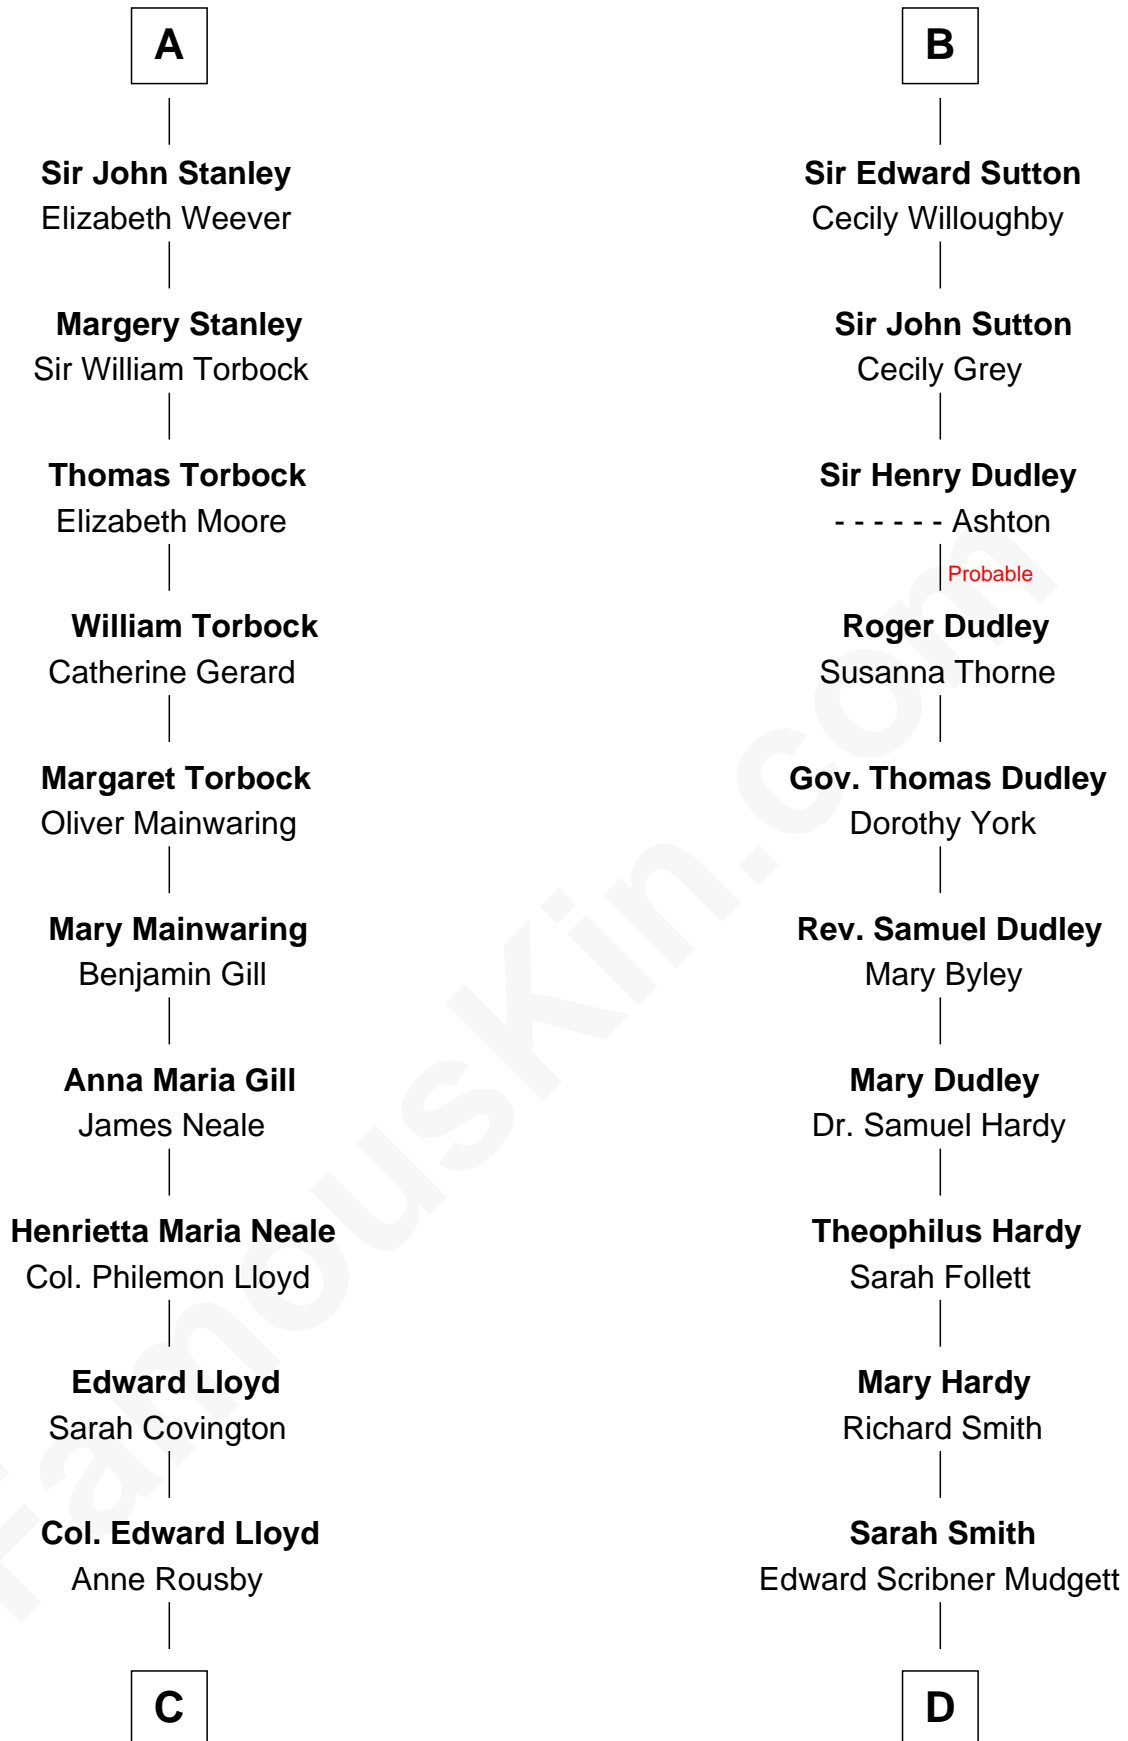

FamousKin.com Relationship Chart of

Edward Lloyd V

13th Governor of Maryland

18th cousin 2 times removed of

Dr. H. H. Holmes

Serial Killer aka "Devil in the White City"

William de Braiose

Eva Marshal

Eleanor de Braiose
Sir Humphrey de Bohun

Humphrey de Bohun
Maud de Fiennes

Humphrey de Bohun
Elizabeth Plantagenet

Sir William de Bohun
Elizabeth de Badlesmere

Elizabeth de Bohun
Sir Richard Fitzalan

Elizabeth Fitzalan
Sir Robert Goushill

Joan Goushill
Sir Thomas Stanley

A

Eve de Braiose
Sir William de Cantilupe

Milicent de Cantilupe
Eudo la Zouche

Eve la Zouche
Sir Maurice de Berkeley

Thomas de Berkeley
Katherine de Clyvedon

Sir John Berkeley
Elizabeth Betteshorne

Elizabeth Berkeley
Sir John Sutton

Sir Edmund Sutton
Joyce Tiptoft

B

C

Col. Edward Lloyd

Elizabeth Tayloe

Edward Lloyd V

13th Governor of Maryland