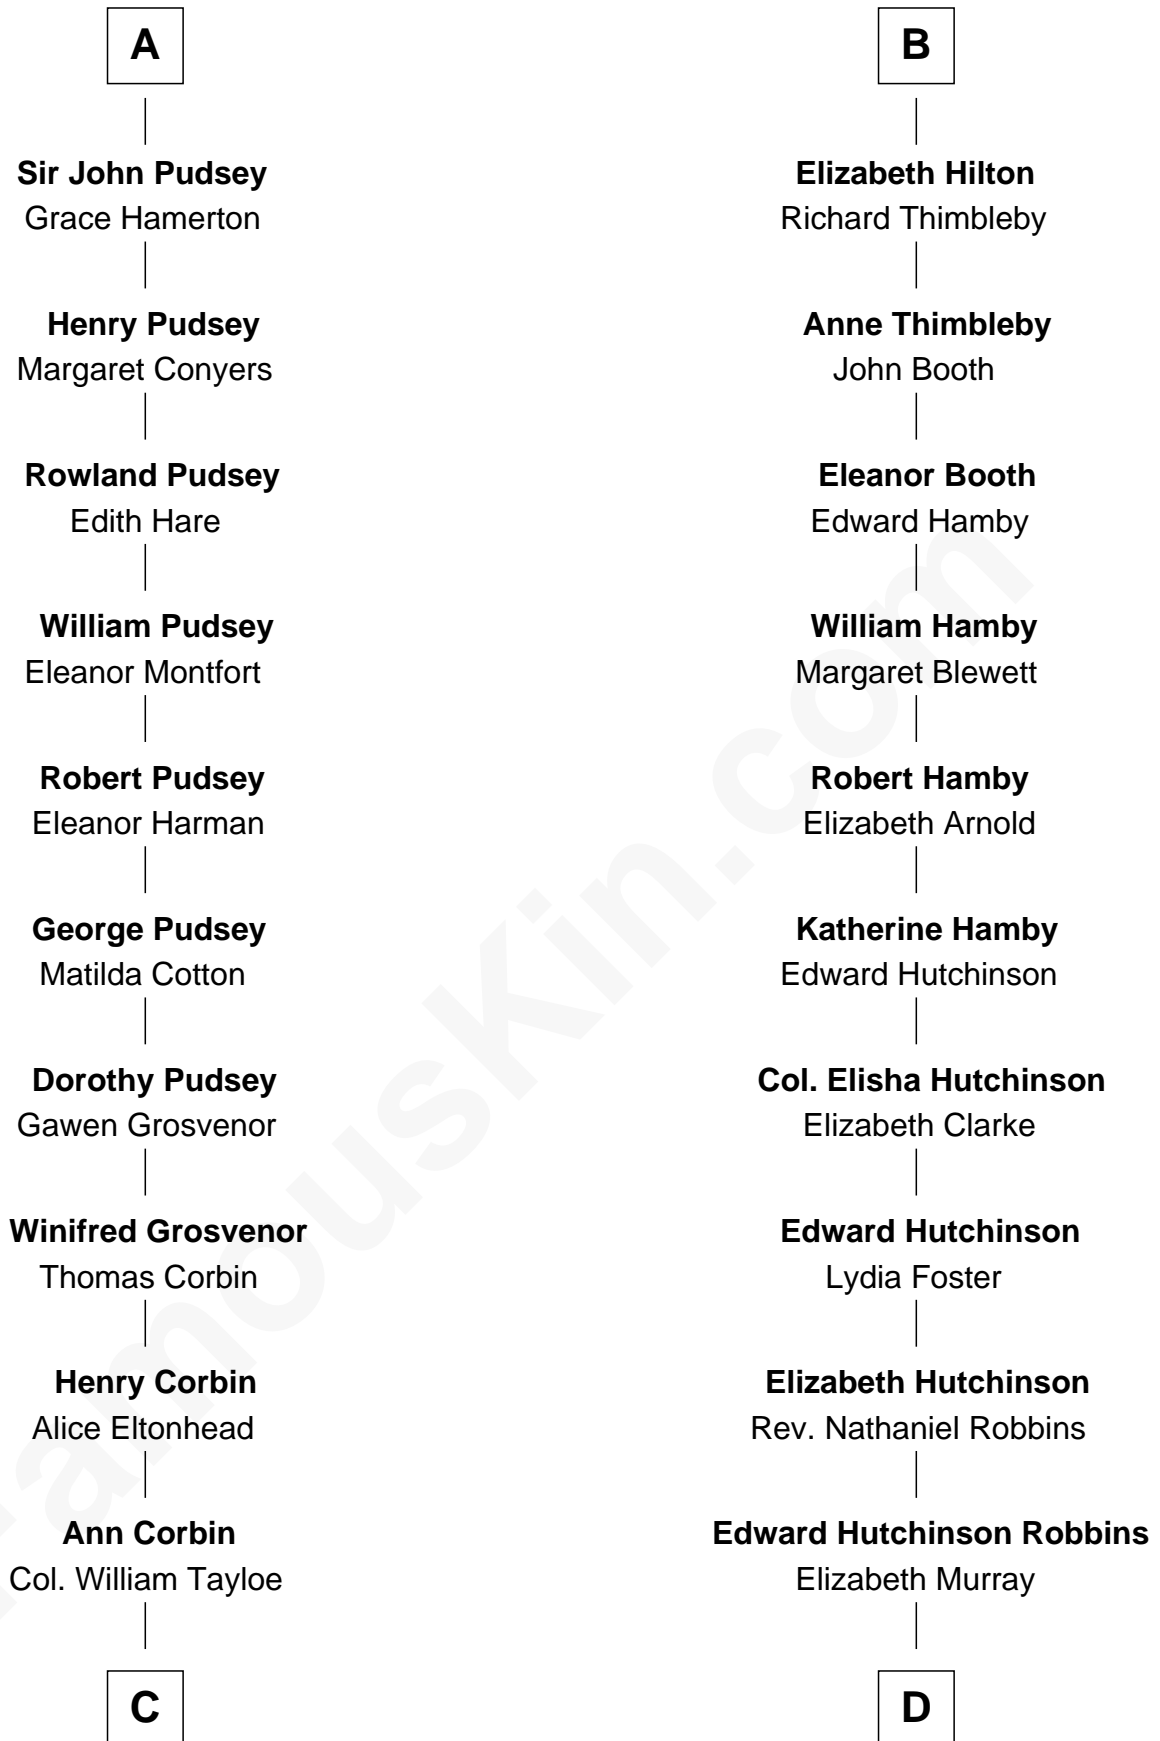

Sir Godfrey Hilton

Sir Ralph Pudsey

Margaret Tunstall

Sir Godfrey Hilton

Margery Willoughby

A

B

C

John Tayloe
Elizabeth Gwynn

John Tayloe
Rebecca Plater

Elizabeth Tayloe
Col. Edward Lloyd

Edward Lloyd V
13th Governor of Maryland

D

Anne Jean Robbins
Judge Joseph Lyman

Catharine Robbins Lyman
Warren Delano

Sara Delano
James Roosevelt

Franklin D. Roosevelt
32nd U.S. President

FamousKin.com