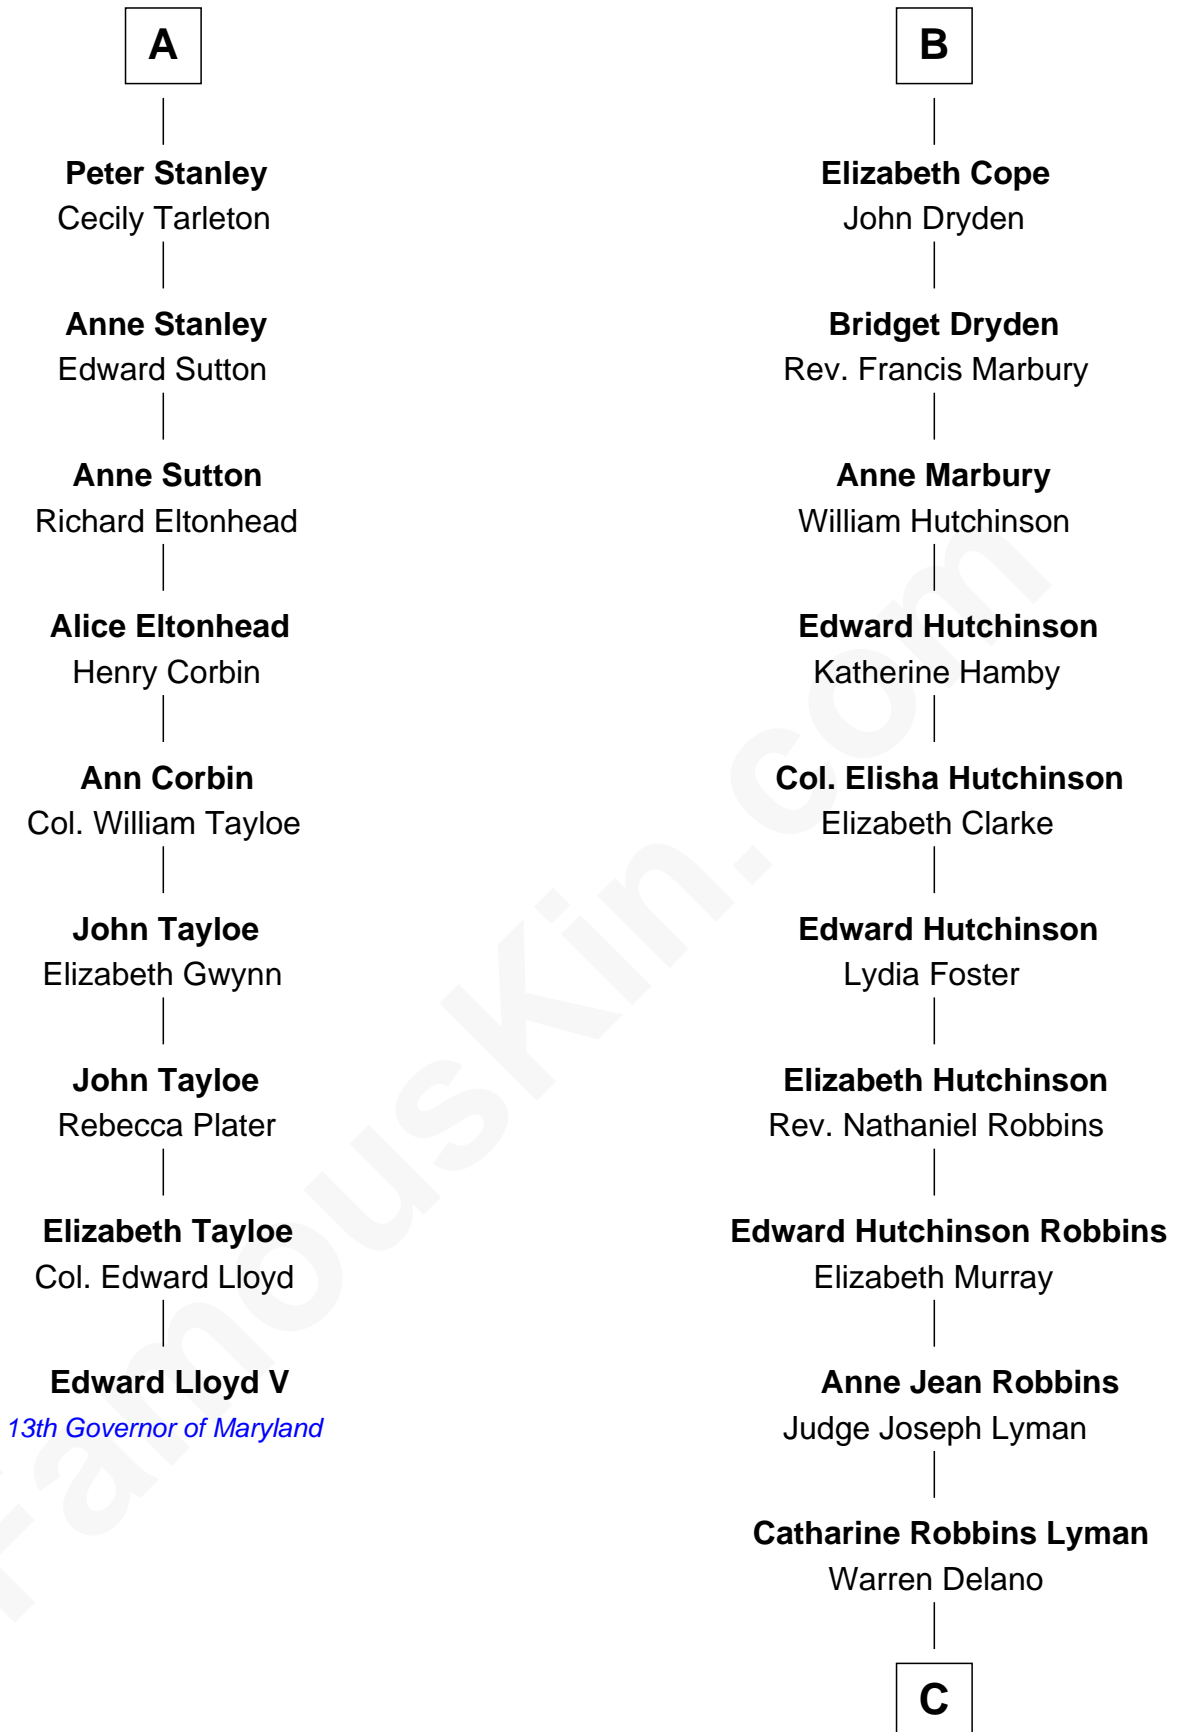

FamousKin.com Relationship Chart of

Edward Lloyd V

13th Governor of Maryland

15th cousin 3 times removed of

Franklin D. Roosevelt

32nd U.S. President

Ralph de Stafford

*with wife
Katherine de Hastang*

*with wife
Margaret de Audley*

C

Sara Delano
James Roosevelt

Franklin D. Roosevelt
32nd U.S. President

FamousKin.com