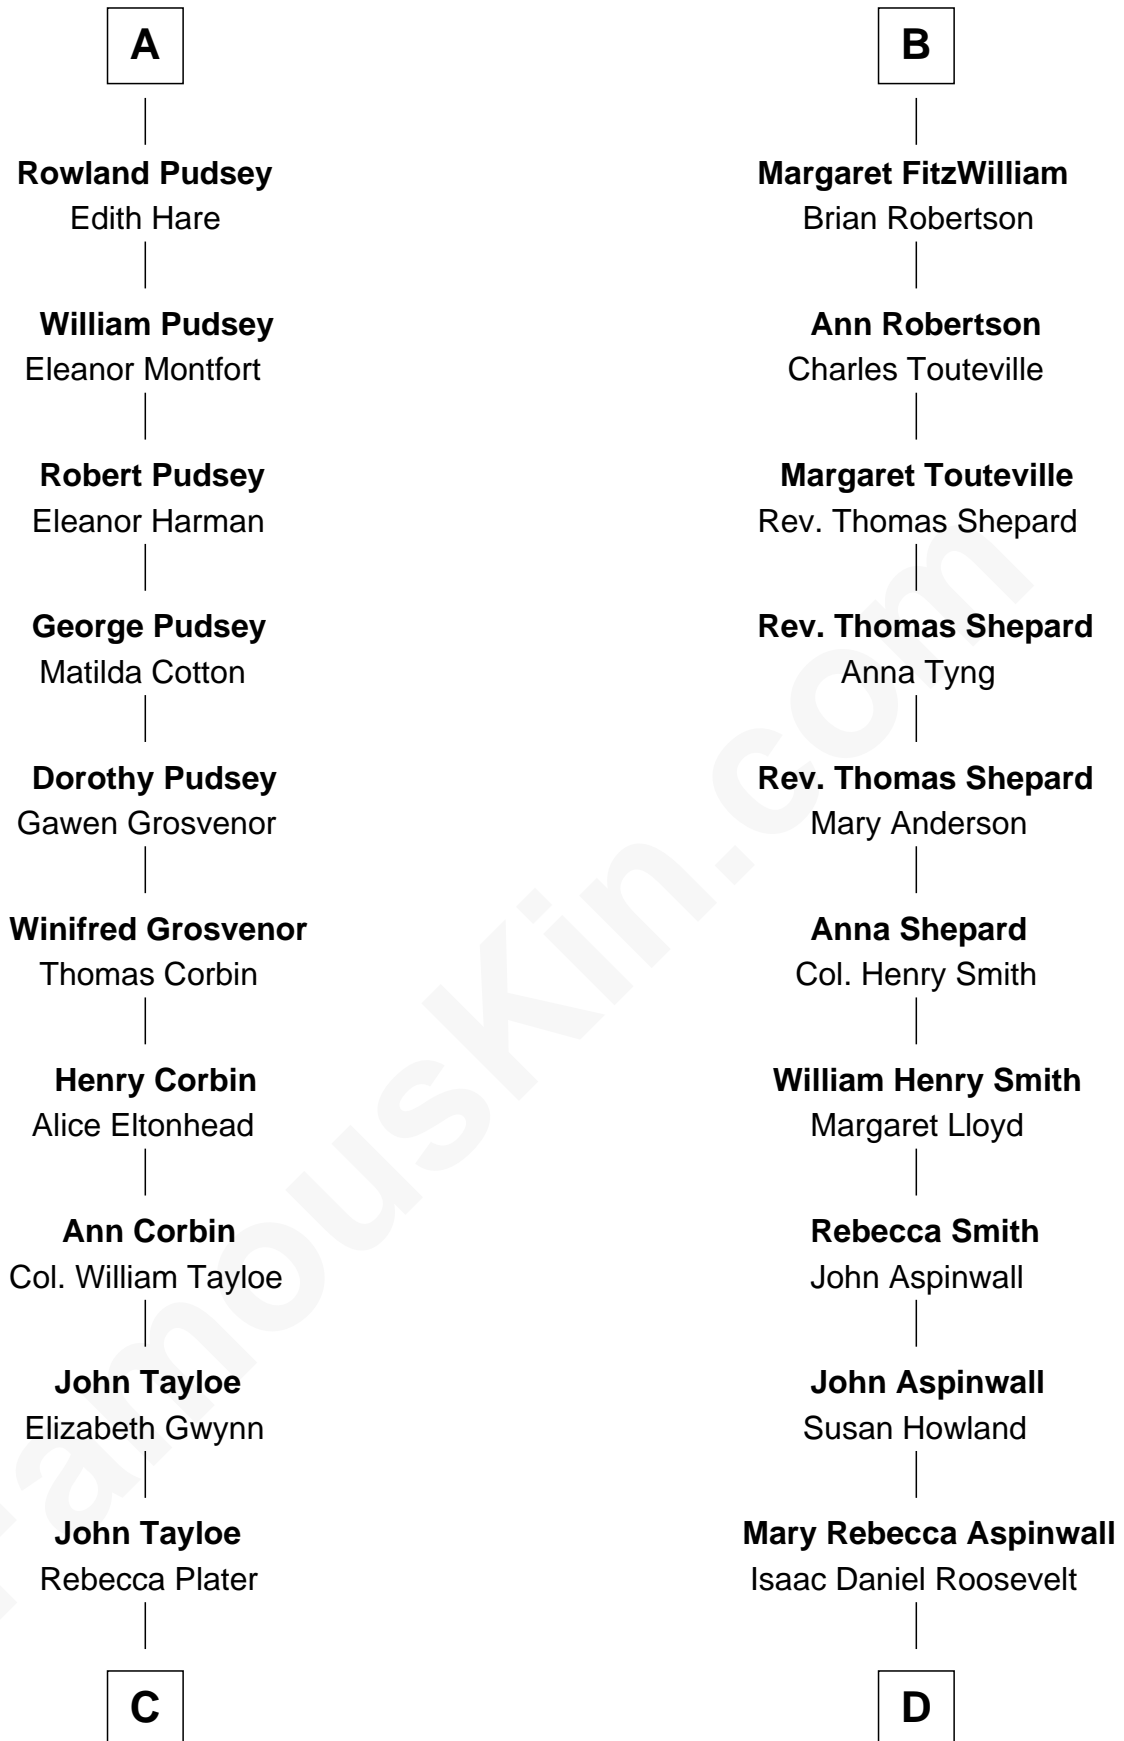

FamousKin.com Relationship Chart of

Edward Lloyd V

13th Governor of Maryland

18th cousin of

Franklin D. Roosevelt

32nd U.S. President

Sir John Marmion

Maud de Furnival

C

Elizabeth Tayloe
Col. Edward Lloyd

Edward Lloyd V
13th Governor of Maryland

D

James Roosevelt
Sara Delano

Franklin D. Roosevelt
32nd U.S. President

FamousKin.com