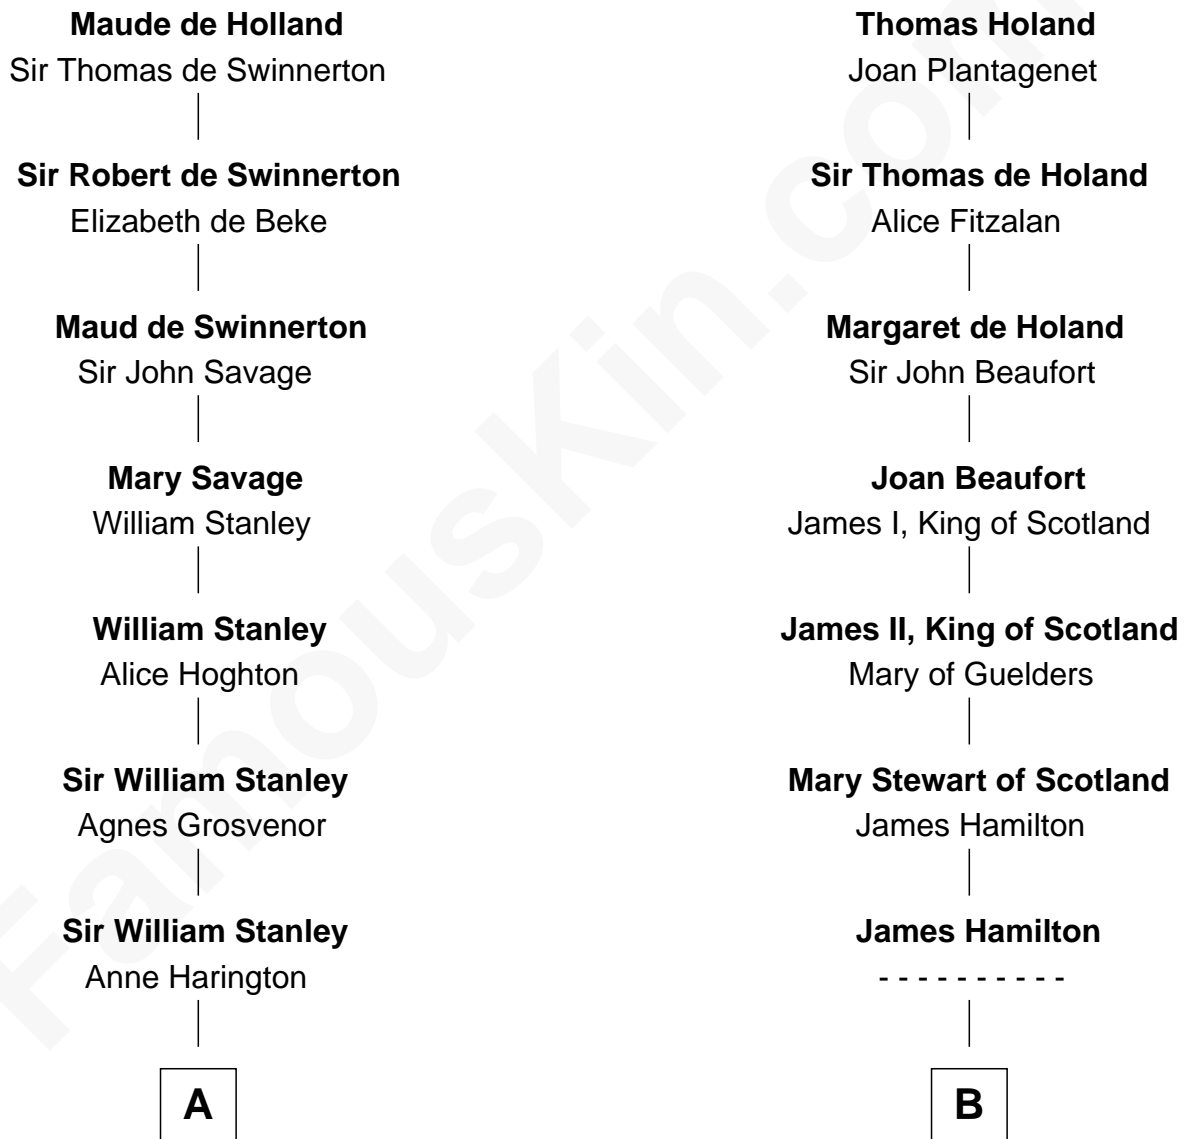

FamousKin.com Relationship Chart of

Edward Lloyd V

13th Governor of Maryland

15th cousin 6 times removed of

Franklin D. Roosevelt

32nd U.S. President

Sir Robert de Holland

Maude la Zouche

C

Elizabeth Murray

Edward Hutchinson Robbins

Anne Jean Robbins

Judge Joseph Lyman

Catharine Robbins Lyman

Warren Delano

Sara Delano

James Roosevelt

Franklin D. Roosevelt

32nd U.S. President

FamousKin.com