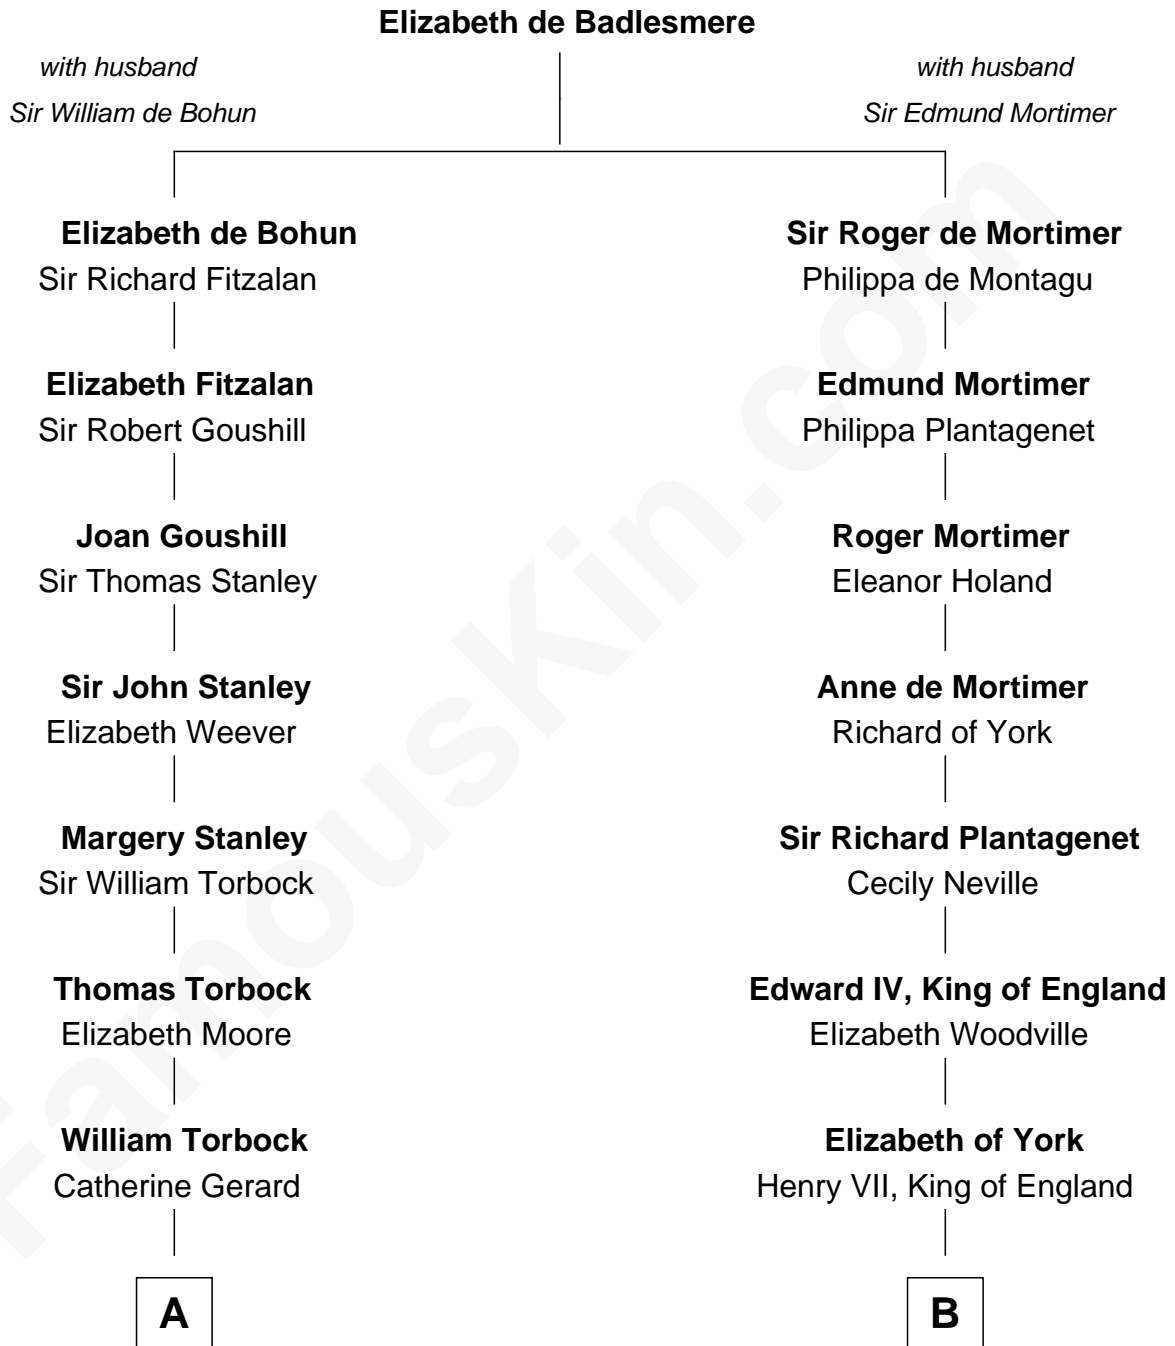

FamousKin.com

Relationship Chart of

Edward Lloyd V

13th Governor of Maryland

14th cousin 7 times removed of

Eleanor Roosevelt

First Lady of President Franklin D. Roosevelt

C

Gabriel Ver Planck Ludlow

Elizabeth A. Hunter

Dr. Edward Hunter Ludlow

Elizabeth Livingston

Mary Livingston Ludlow

Valentine Gill Hall

Anna Rebecca Hall

Elliott Roosevelt

Eleanor Roosevelt

First Lady of Franklin Roosevelt

FamousKin.com