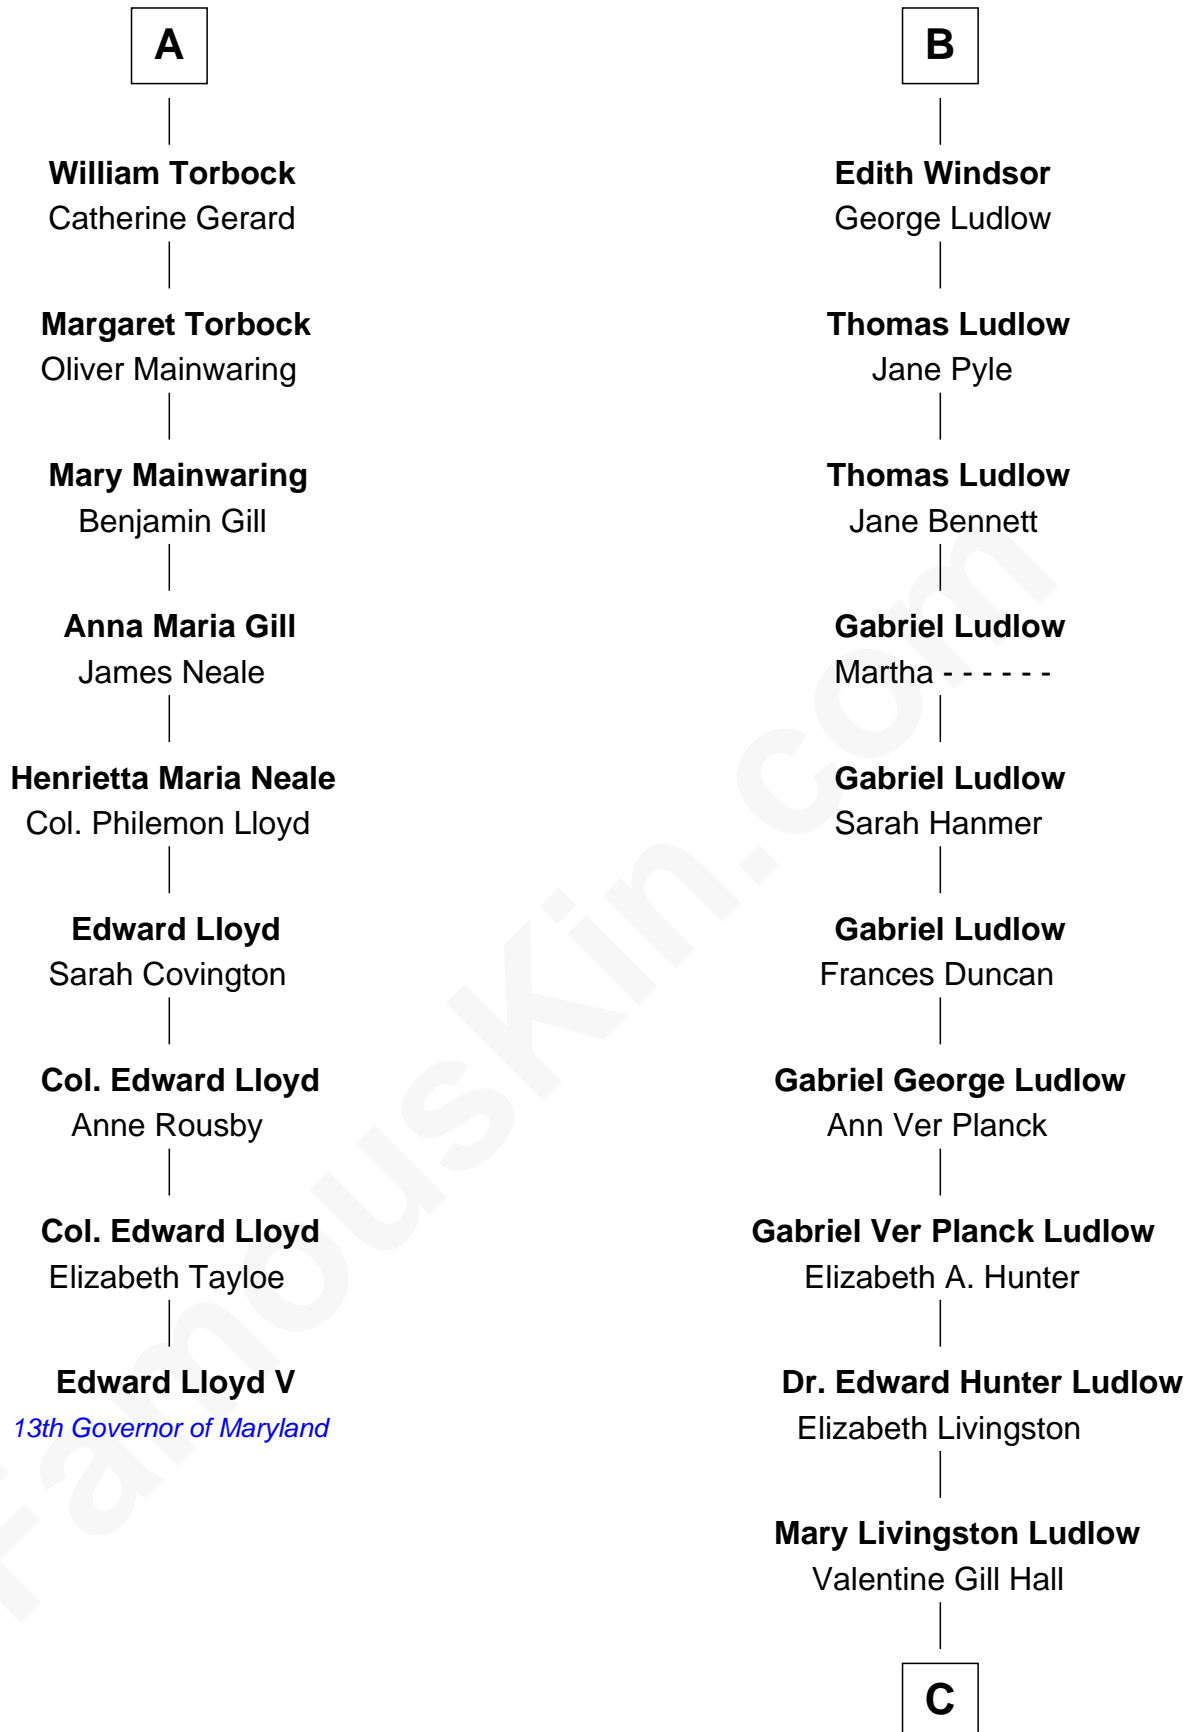

FamousKin.com Relationship Chart of

Edward Lloyd V

13th Governor of Maryland

15th cousin 3 times removed of

Eleanor Roosevelt

First Lady of President Franklin D. Roosevelt

Humphrey de Bohun

Elizabeth Plantagenet

Sir William de Bohun
Elizabeth de Badlesmere

Elizabeth de Bohun
Sir Richard Fitzalan

Elizabeth Fitzalan
Sir Robert Goushill

Joan Goushill
Sir Thomas Stanley

Sir John Stanley
Elizabeth Weever

Margery Stanley
Sir William Torbock

Thomas Torbock
Elizabeth Moore

A

Margaret de Bohun
Sir Hugh de Courtnay

Elizabeth de Courtnay
Sir Andrew Luttrell

Sir Hugh Luttrell
Catherine de Beaumont

Elizabeth Luttrell
John Stratton

Elizabeth Stratton
John Andrews

Elizabeth Andrews
Sir Thomas de Windsor

Sir Andrews de Windsor
Elizabeth Blount

B

C

Anna Rebecca Hall

Elliott Roosevelt

Eleanor Roosevelt

First Lady of Franklin Roosevelt