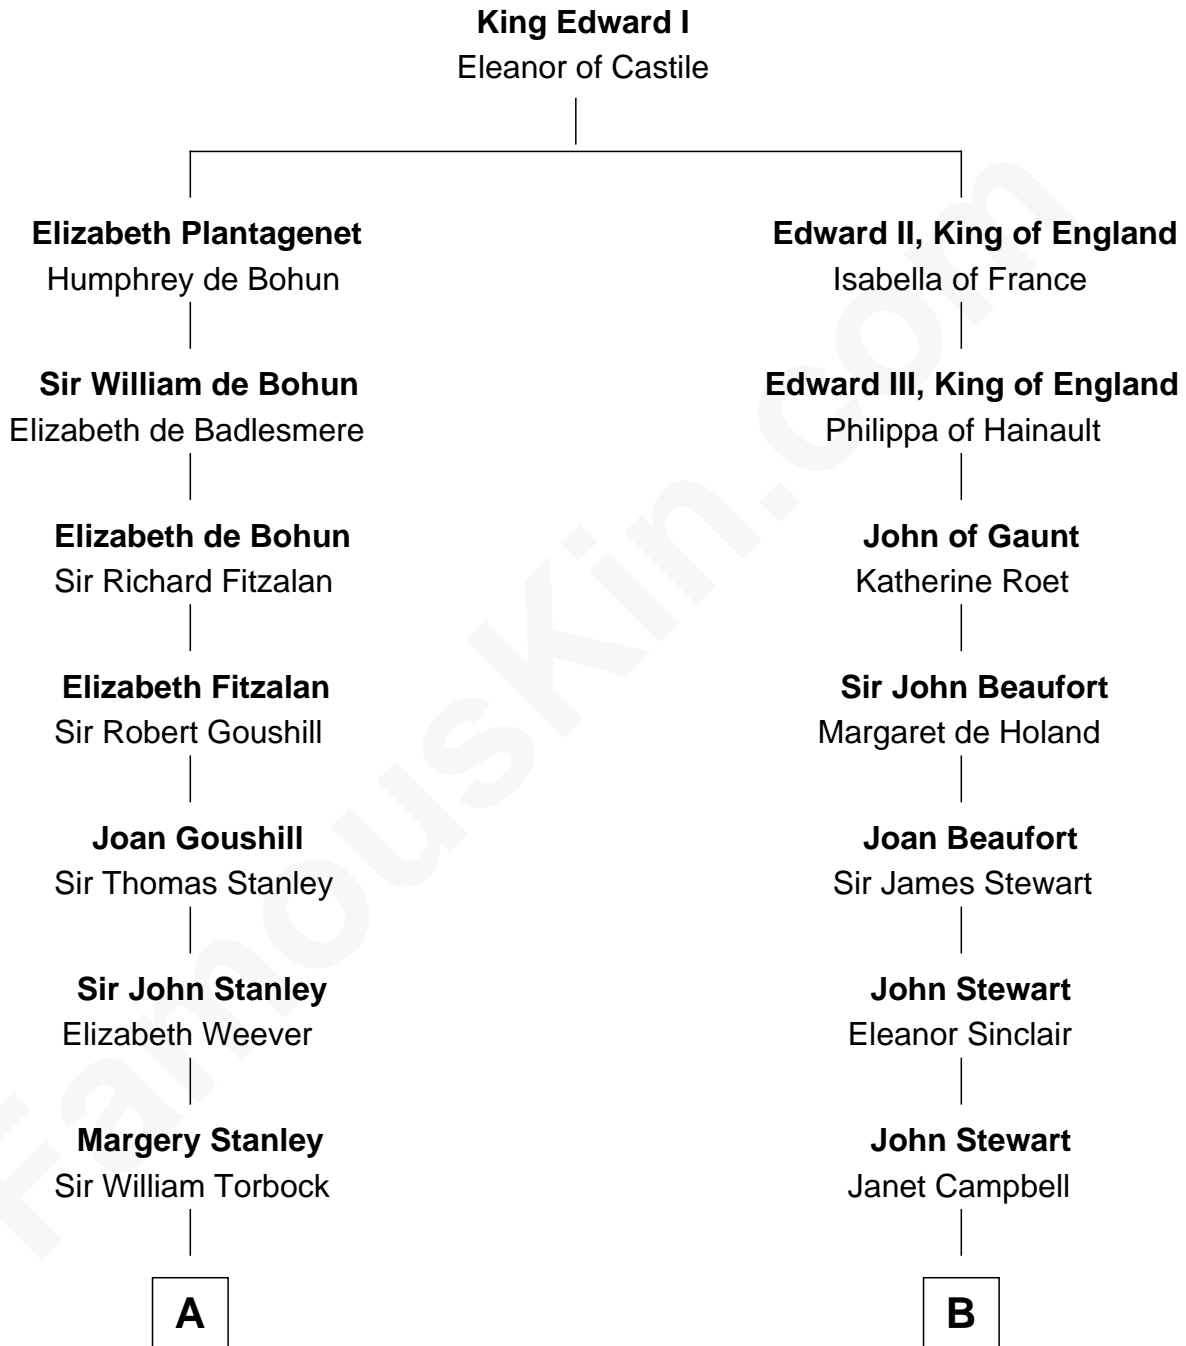

FamousKin.com Relationship Chart of

Edward Lloyd V

13th Governor of Maryland

16th cousin 2 times removed of

Theodore Roosevelt

26th U.S. President

C

Martha Bulloch
Theodore Roosevelt

Theodore Roosevelt
26th U.S. President

FamousKin.com