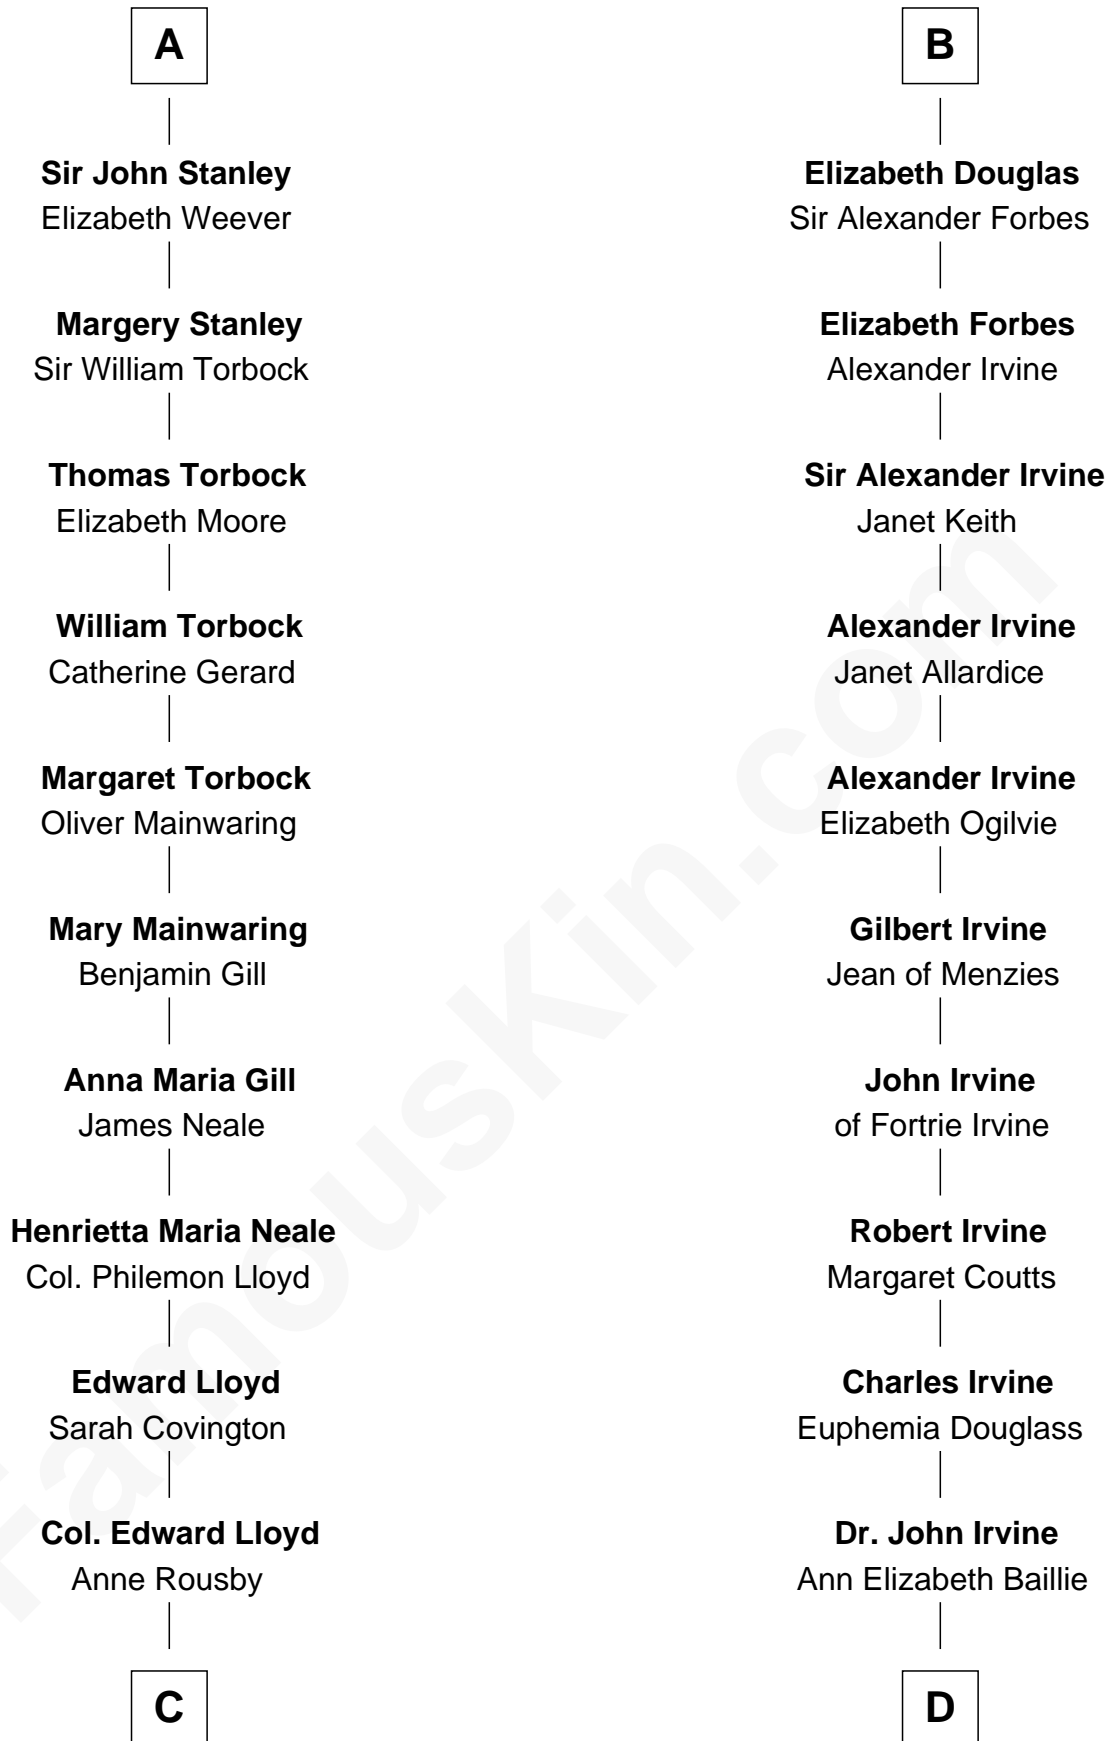

FamousKin.com Relationship Chart of

Edward Lloyd V

13th Governor of Maryland

18th cousin 2 times removed of

Theodore Roosevelt

26th U.S. President

C

Col. Edward Lloyd

Elizabeth Tayloe

Edward Lloyd V

13th Governor of Maryland

D

Anne Irvine

James Bulloch

James Stephens Bulloch

Martha Stewart

Martha Bulloch

Theodore Roosevelt

Theodore Roosevelt

26th U.S. President

FamousKin.com