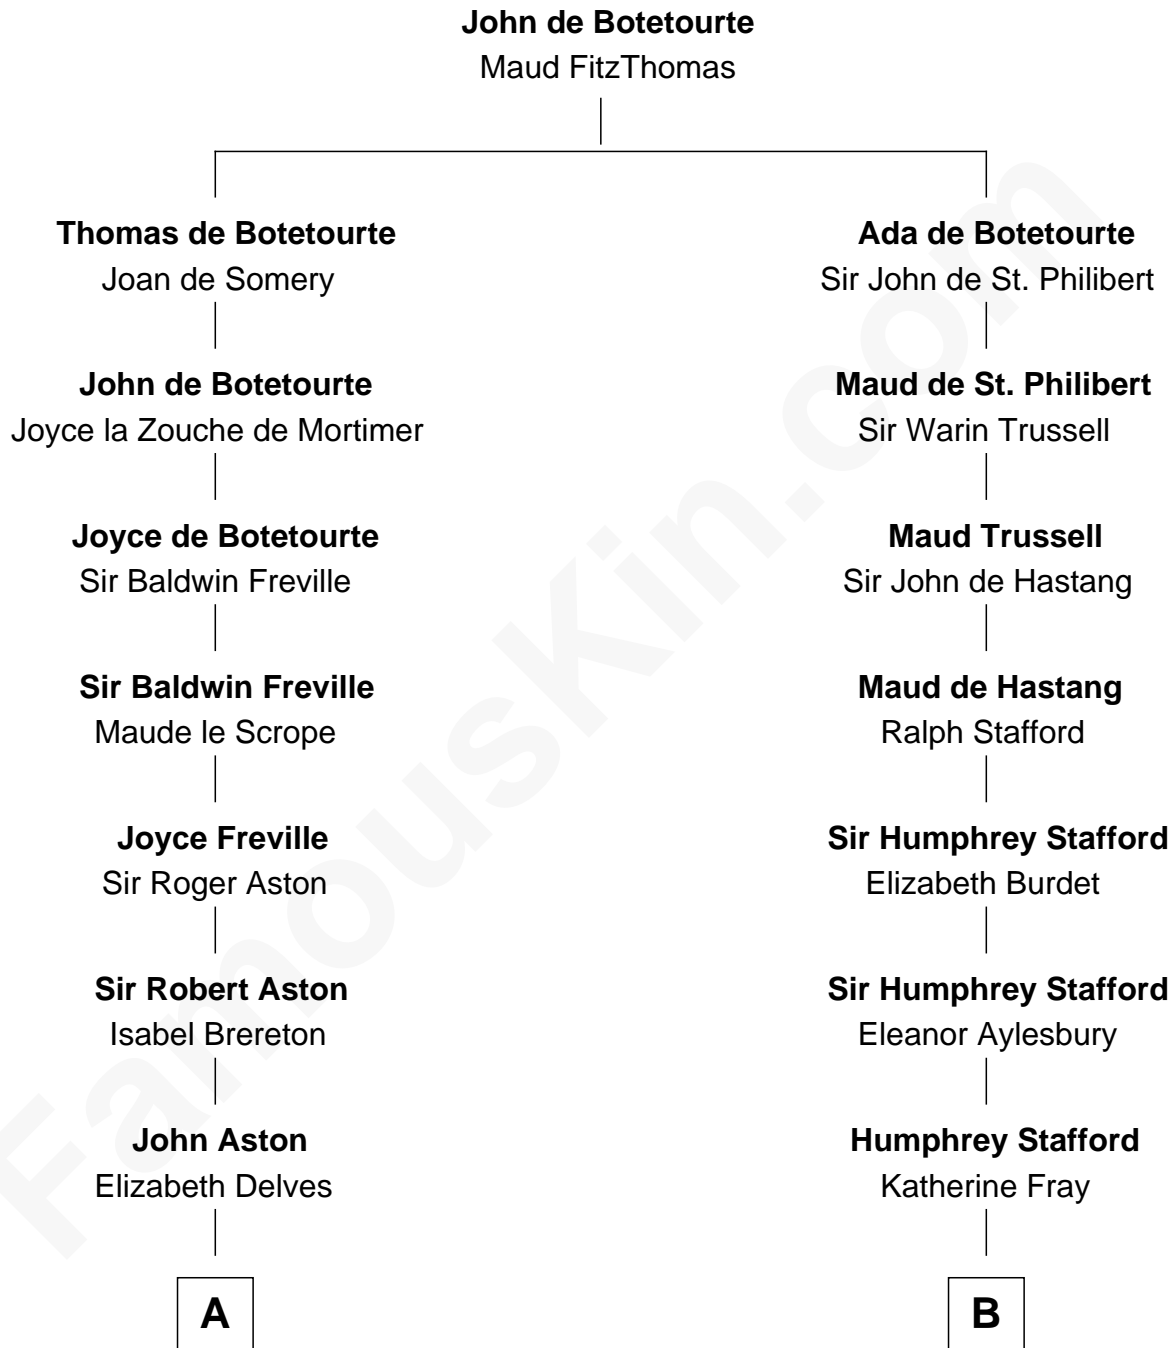

## Relationship Chart of

### Edward Lloyd V

13th Governor of Maryland

19th cousin 1 time removed of

### Alice (Lee) Roosevelt

First Wife of President Theodore Roosevelt

**C**

**John Tayloe**  
Rebecca Plater

**Elizabeth Tayloe**  
Col. Edward Lloyd

**Edward Lloyd V**  
*13th Governor of Maryland*

**D**

**Humphrey Hathaway**  
Abigail Smith