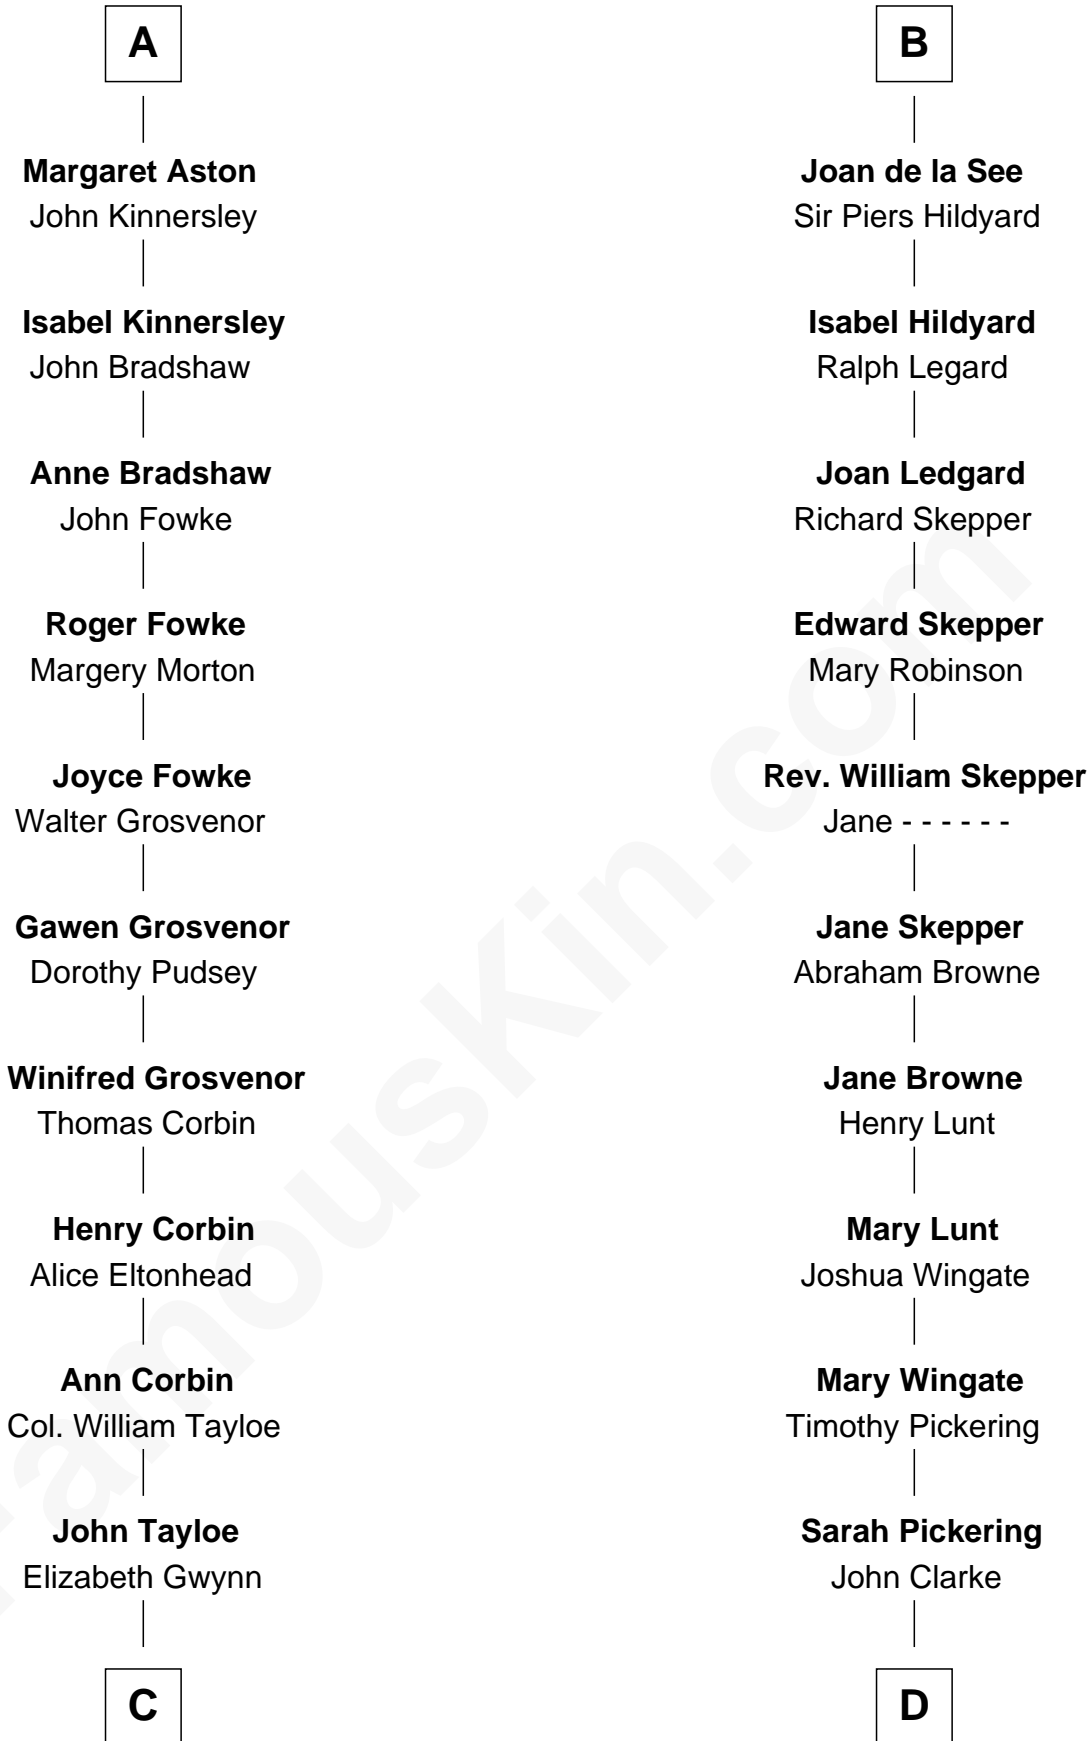

FamousKin.com Relationship Chart of

Edward Lloyd V

13th Governor of Maryland

19th cousin 2 times removed of

Alice (Lee) Roosevelt

First Wife of President Theodore Roosevelt

William de Ros
Maude de Vaux

Sir William de Ros
Margery de Badlesmere

Maud de Roos
John de Welles

Margery de Welles
Stephen le Scrope

Maude le Scrope
Sir Baldwin Freville

Joyce Freville
Sir Roger Aston

Sir Robert Aston
Isabel Brereton

John Aston
Elizabeth Delves

A

Agnes de Ros
Pain de Tibetot

Sir John de Tibetot
Margaret de Badlesmere

Sir Robert de Tibetot
Margaret Deincourt

Elizabeth de Tibetot
Sir Philip le Despencer

Margery Despencer
Sir Roger Wentworth

Sir Philip Wentworth
Mary Clifford

Elizabeth Wentworth
Sir Martin de la See

B

C

John Tayloe
Rebecca Plater

Elizabeth Tayloe
Col. Edward Lloyd

Edward Lloyd V
13th Governor of Maryland

D

Nancy Clarke
Francis Cabot

Mary Ann Cabot
Nathaniel Cabot Lee