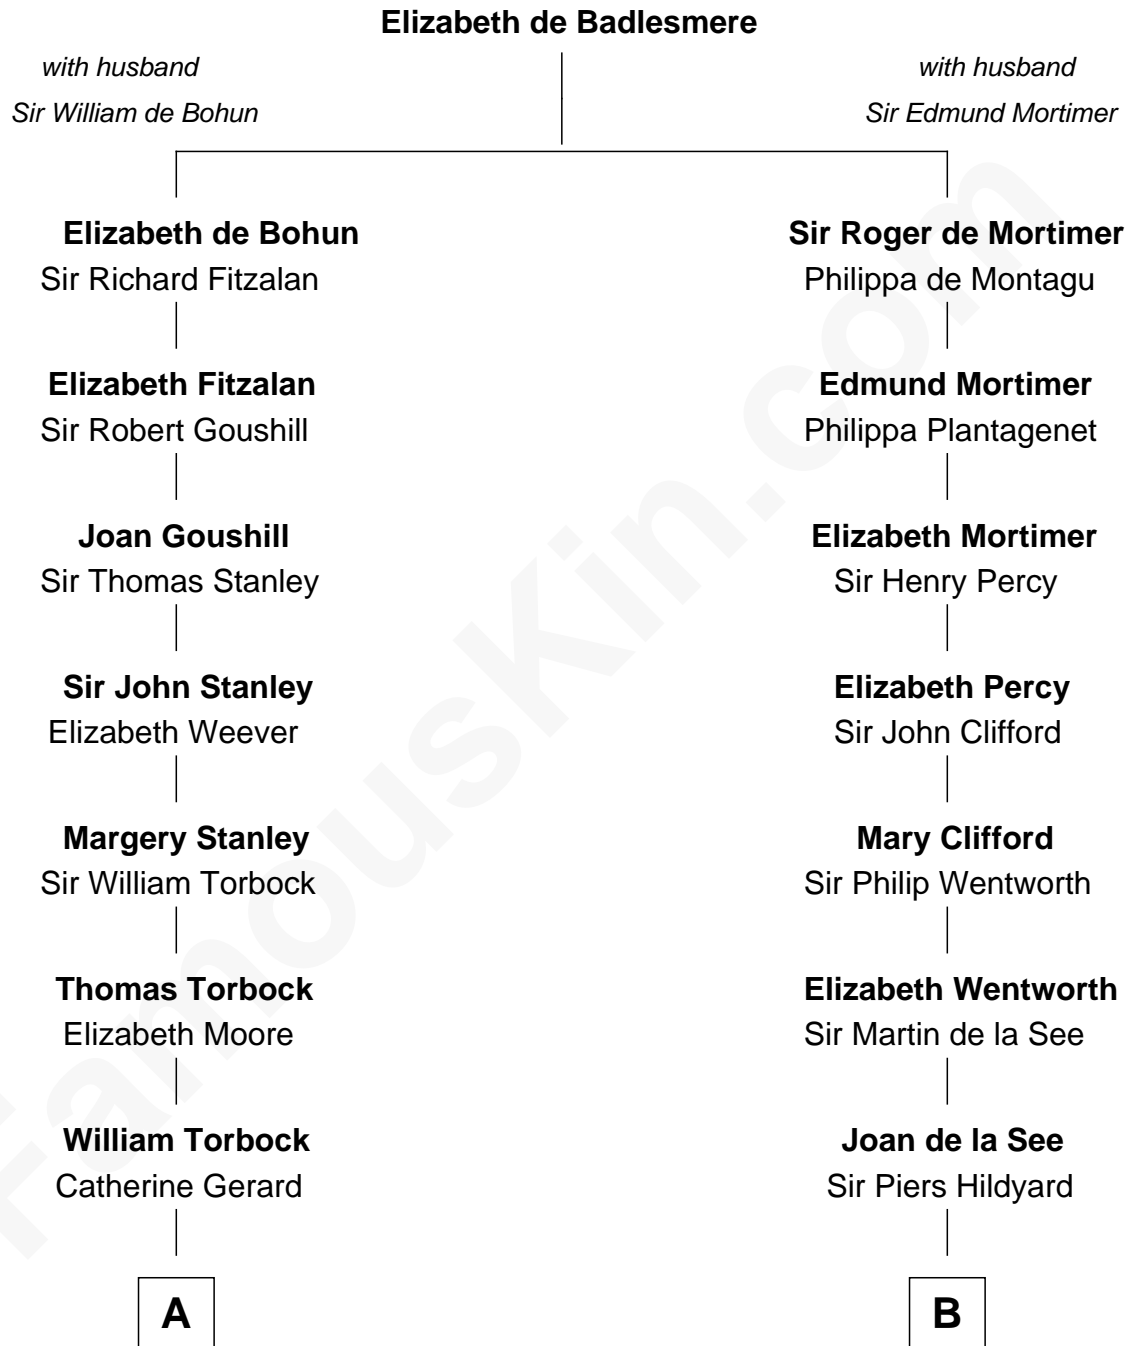

FamousKin.com Relationship Chart of

Edward Lloyd V

13th Governor of Maryland

14th cousin 6 times removed of

Alice (Lee) Roosevelt

First Wife of President Theodore Roosevelt

C

—
Mary Ann Cabot
Nathaniel Cabot Lee

—
John Clarke Lee
Harriet Paine Rose

—
George Cabot Lee
Caroline Watts Haskell

—
Alice (Lee) Roosevelt
Wife of President Theodore Roosevelt

FamousKin.com