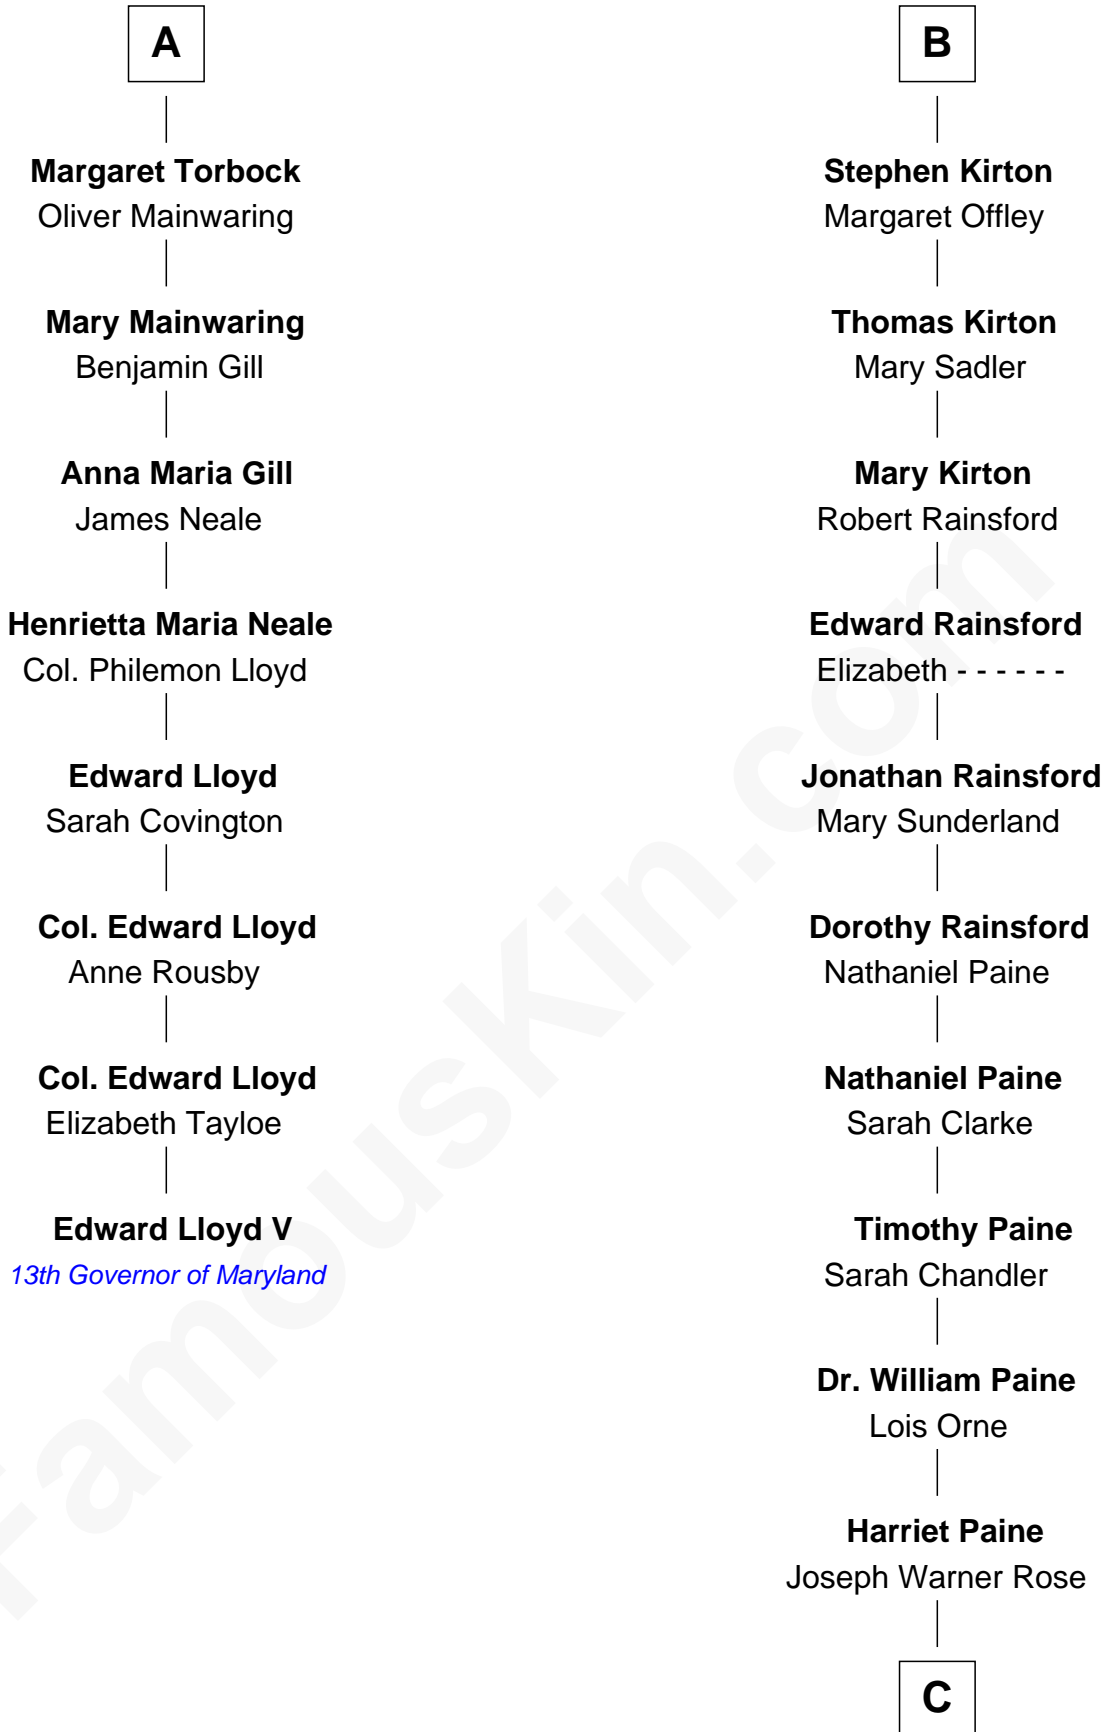

# FamousKin.com Relationship Chart of

**Edward Lloyd V**

*13th Governor of Maryland*

**14th cousin 5 times removed of**

**Alice (Lee) Roosevelt**

*First Wife of President Theodore Roosevelt*

**C**

**Harriet Paine Rose**

John Clarke Lee

**George Cabot Lee**

Caroline Watts Haskell

**Alice (Lee) Roosevelt**

*Wife of President Theodore Roosevelt*

FamousKin.com