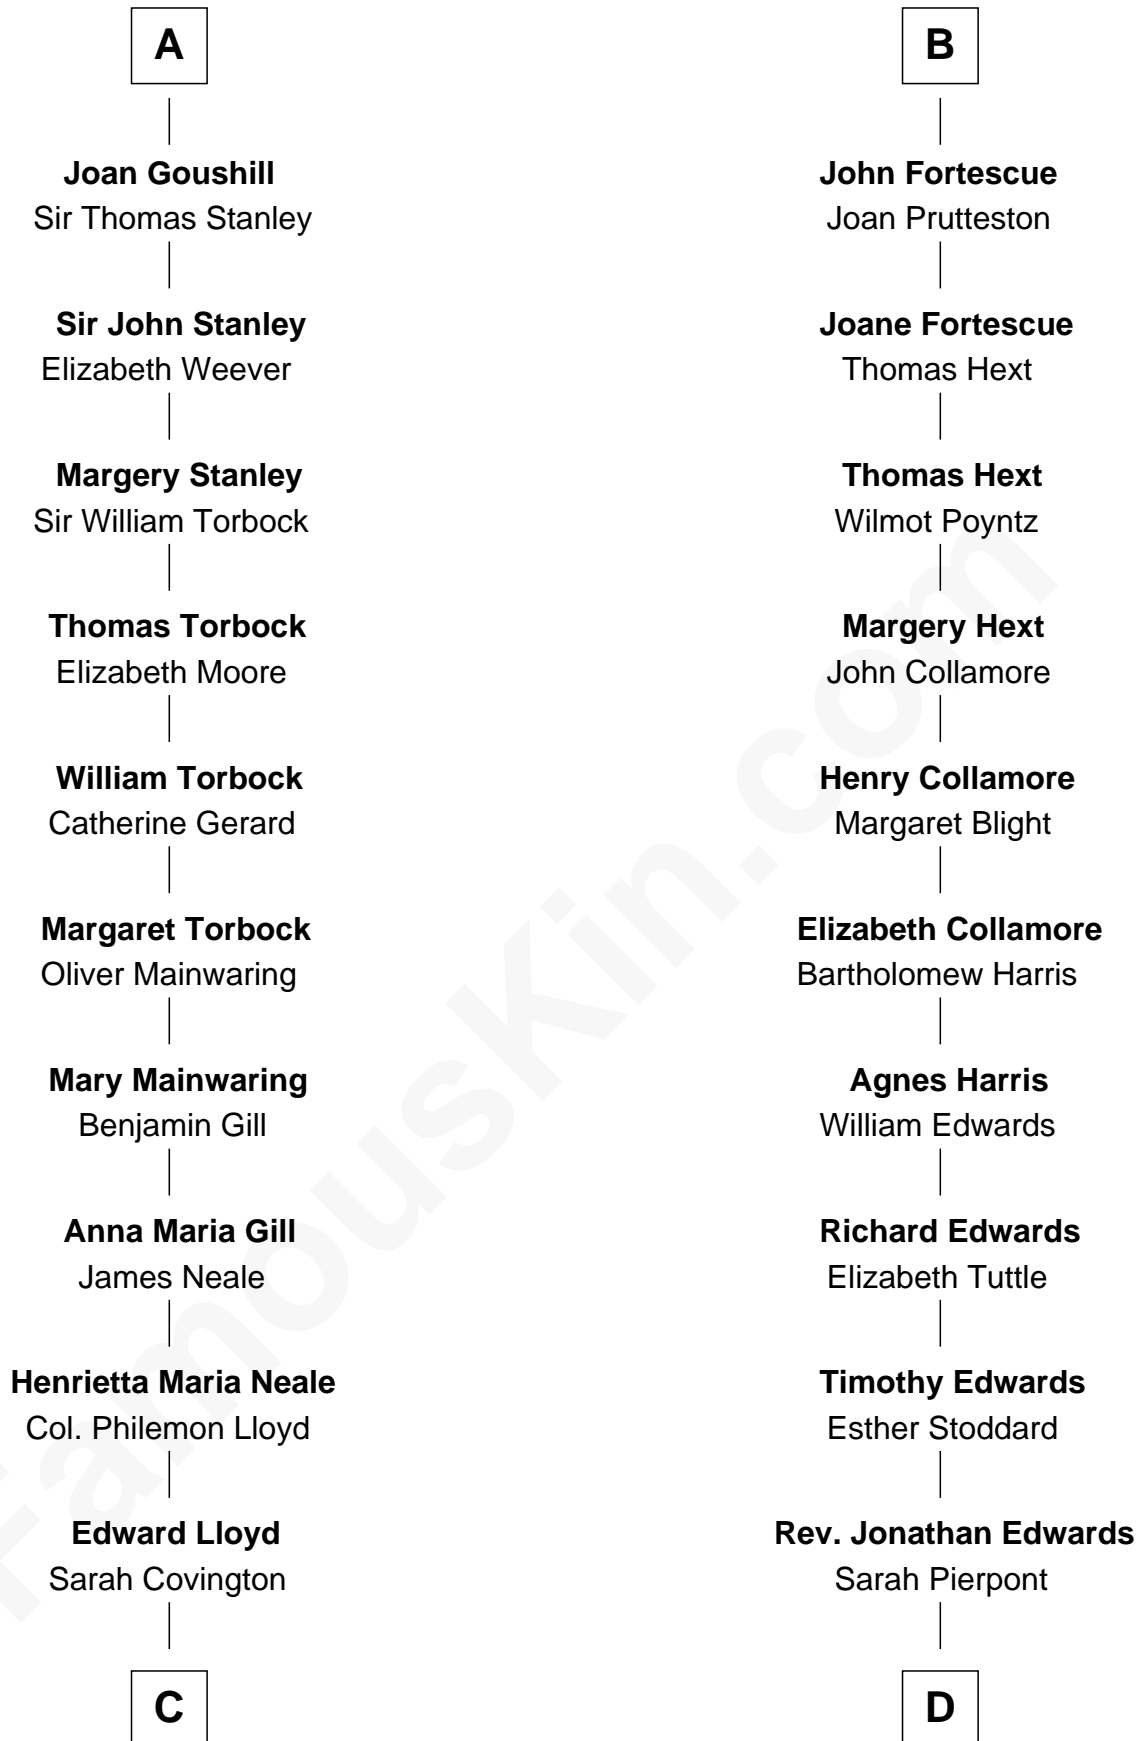

# FamousKin.com Relationship Chart of

**Edward Lloyd V**

*13th Governor of Maryland*

19th cousin 2 times removed of

**Edith (Carow) Roosevelt**

*First Lady of President Theodore Roosevelt*

**Sir Geoffrey FitzPiers**

Aveline de Clare

**C**

**Col. Edward Lloyd**

Anne Rousby

**Col. Edward Lloyd**

Elizabeth Tayloe

**Edward Lloyd V**

*13th Governor of Maryland*

**D**

**Timothy Edwards**

Rhoda Ogden

**Sarah Edwards**

Daniel Tyler

**Gen. Daniel Tyler**

Emily Lee

**Gertrude Elizabeth Tyler**

Charles Carow

**Edith (Carow) Roosevelt**

*First Lady of Theodore Roosevelt*