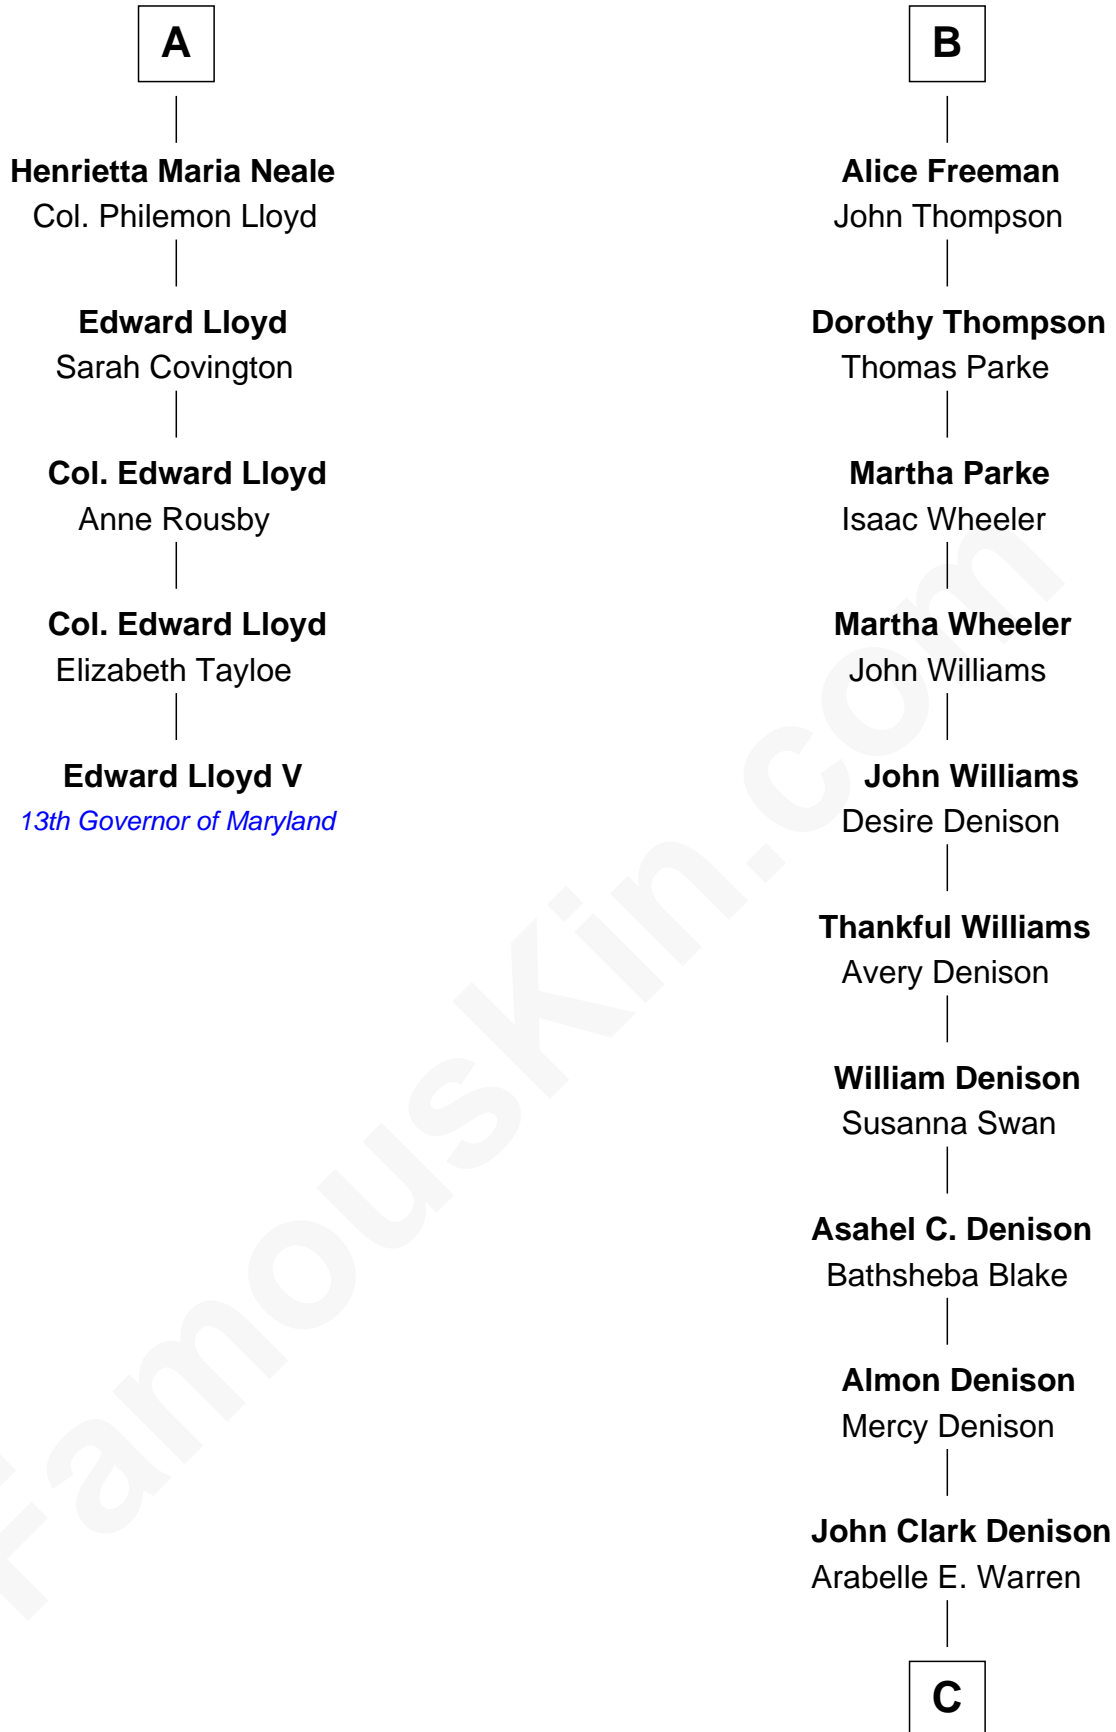

FamousKin.com Relationship Chart of

Edward Lloyd V

13th Governor of Maryland

11th cousin 9 times removed of

James Taylor

Singer-Songwriter

Sir John Throckmorton

Eleanor Spinney

Thomas Winslow

Agnes Winslow

John Giffard

Thomas Giffard

Joan Langston

Amy Giffard

Richard Samwell

Susanna Samwell

Peter Edwards

Edward Edwards

Ursula Coles

Margaret Edwards

Henry Freeman

B

C

Etta M. Denison

Henry Woodard

Henry Herman Woodard

Ella Angelique Knox

Gertrude Arline Woodard

Dr. Isaac Montrose Taylor

James Taylor

Singer-Songwriter

FamousKin.com