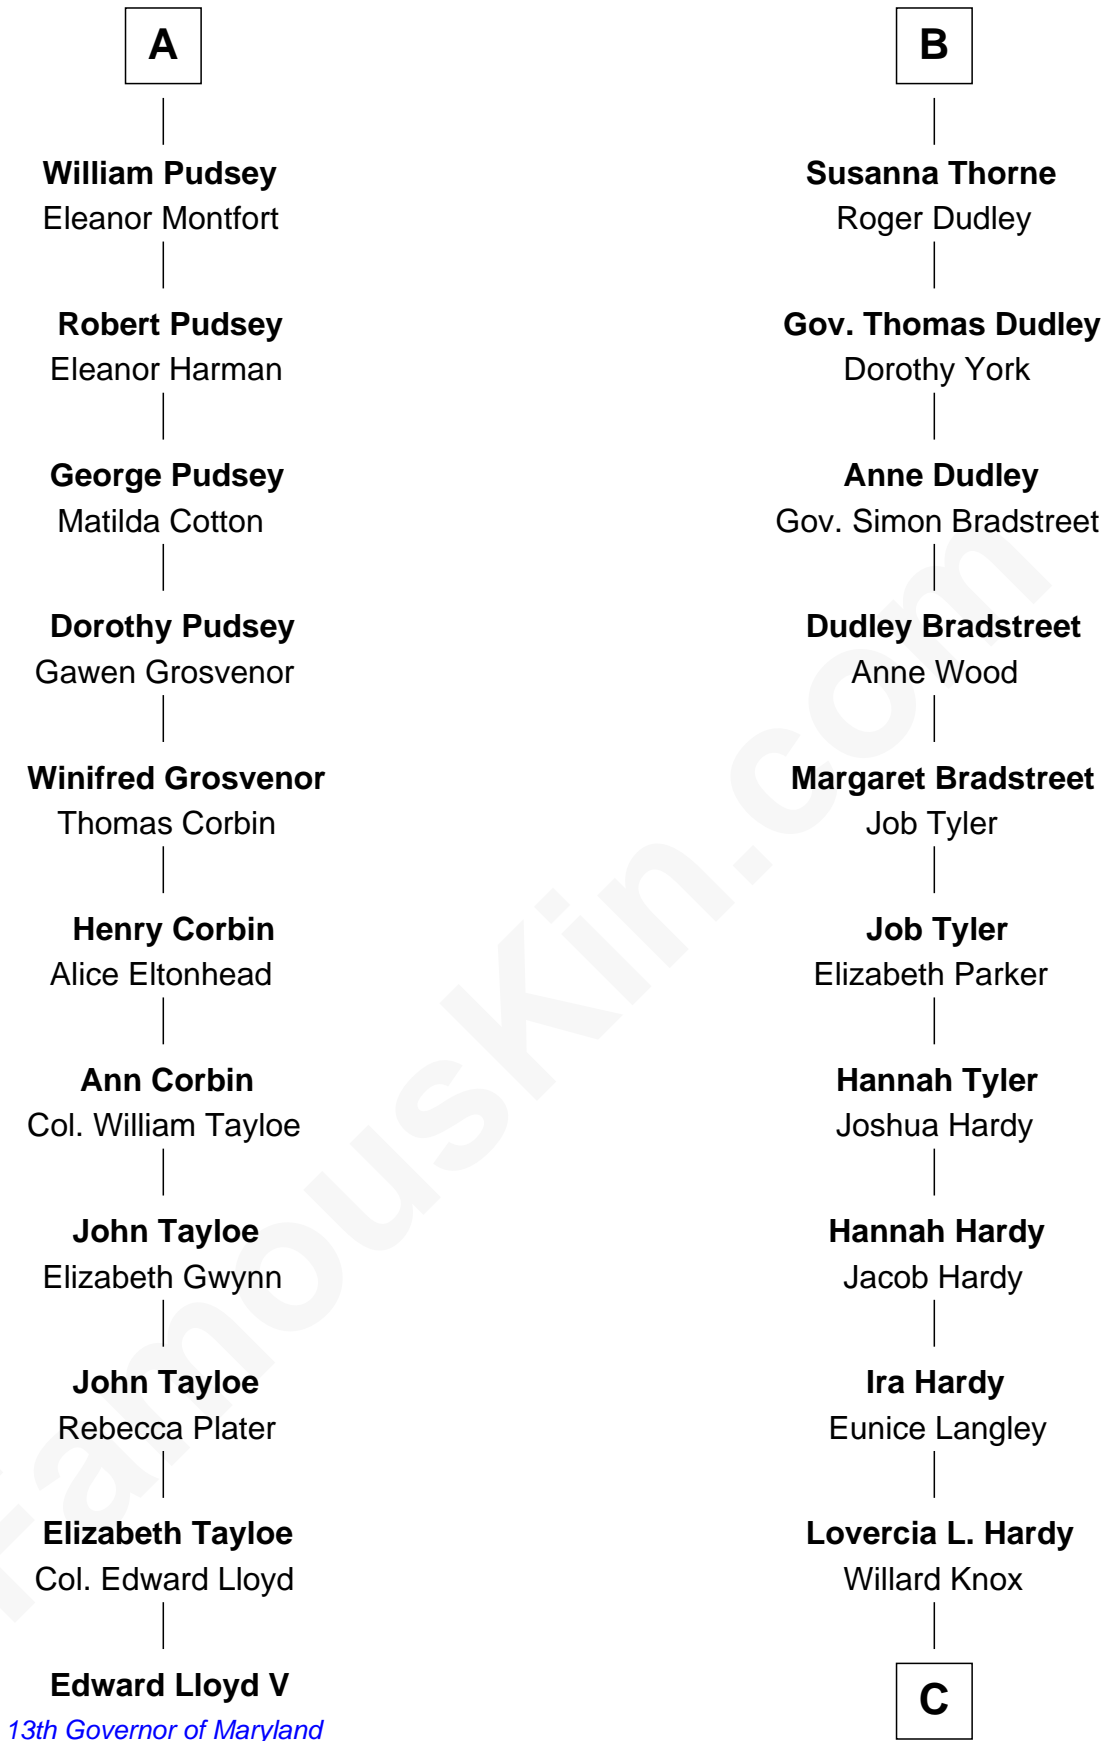

FamousKin.com Relationship Chart of

Edward Lloyd V

13th Governor of Maryland

17th cousin 3 times removed of

James Taylor

Singer-Songwriter

Sir John Grey

Avice Marmion

C

Fred Charles Knox
Ruth Elizabeth Collins

Ella Angelique Knox
Henry Herman Woodard

Gertrude Arline Woodard
Dr. Isaac Montrose Taylor

James Taylor
Singer-Songwriter

FamousKin.com