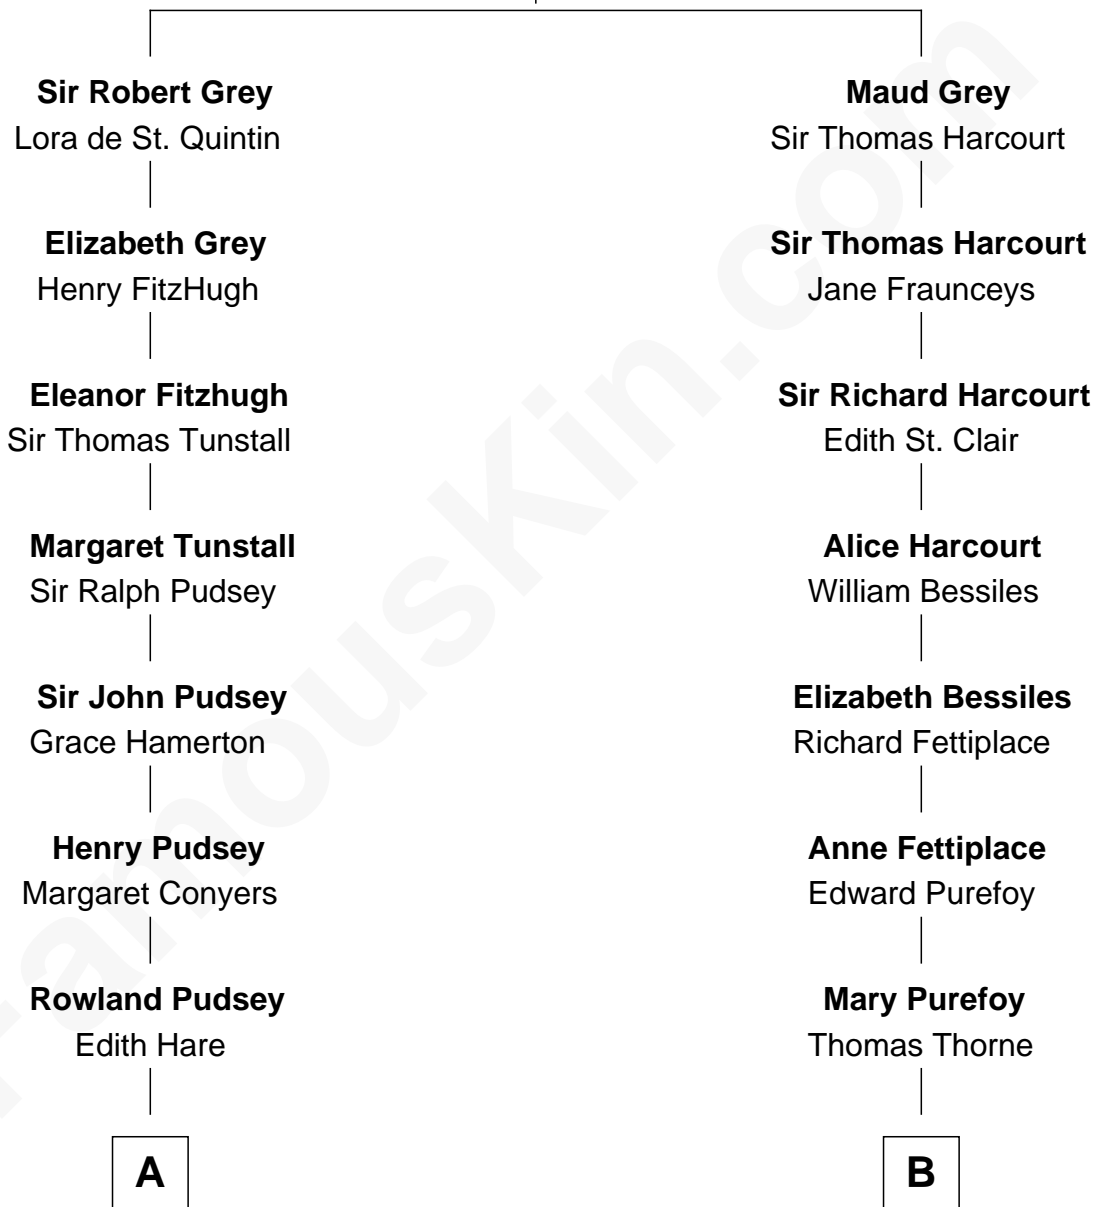

FamousKin.com Relationship Chart of

Edward Lloyd V

13th Governor of Maryland

17th cousin 3 times removed of

James Taylor

Singer-Songwriter

Sir John Grey

Avice Marmion

C

Fred Charles Knox
Ruth Elizabeth Collins

Ella Angelique Knox
Henry Herman Woodard

Gertrude Arline Woodard
Dr. Isaac Montrose Taylor

James Taylor
Singer-Songwriter

FamousKin.com