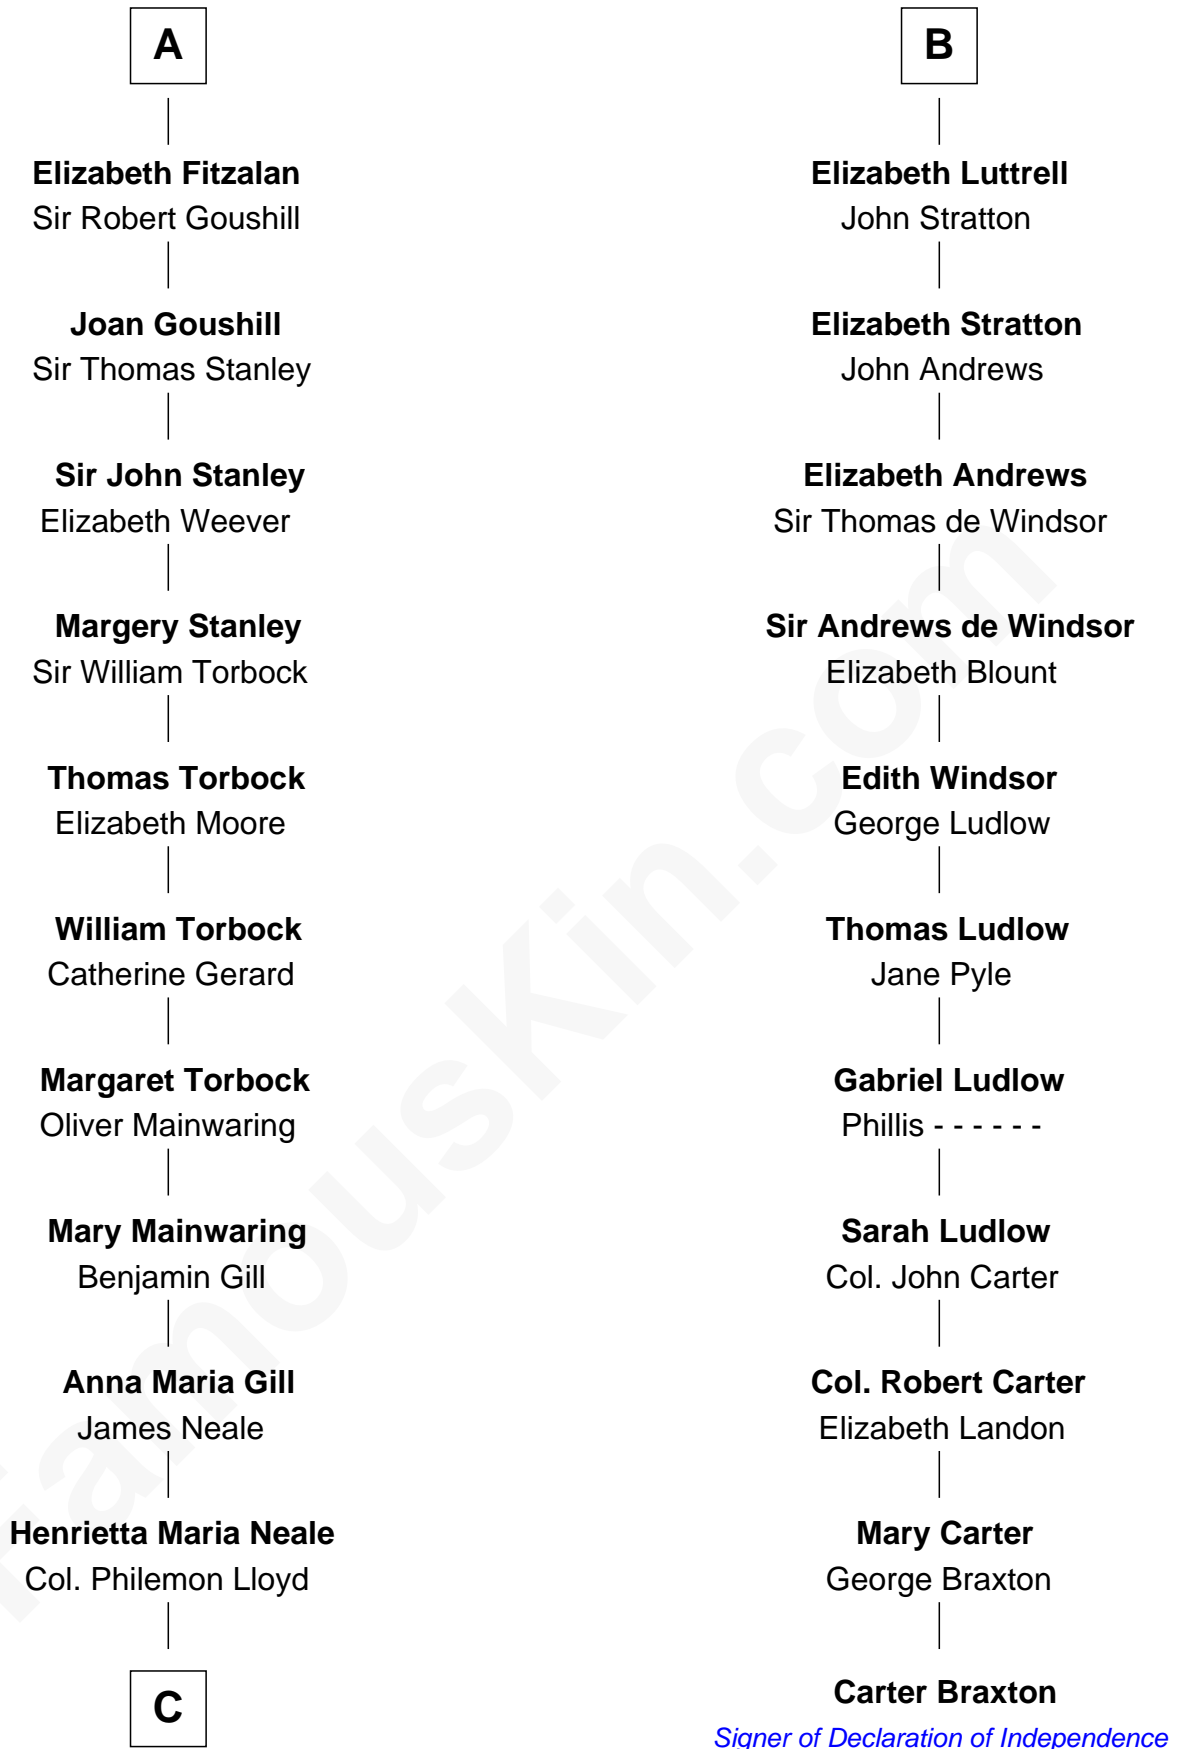

## Relationship Chart of

### Edward Lloyd V

13th Governor of Maryland

17th cousin 3 times removed of

**Carter Braxton**

Signer of the Declaration of Independence

**C**

—  
**Edward Lloyd**  
Sarah Covington

—  
**Col. Edward Lloyd**  
Anne Rousby

—  
**Col. Edward Lloyd**  
Elizabeth Tayloe

—  
**Edward Lloyd V**  
*13th Governor of Maryland*

FamousKin.com