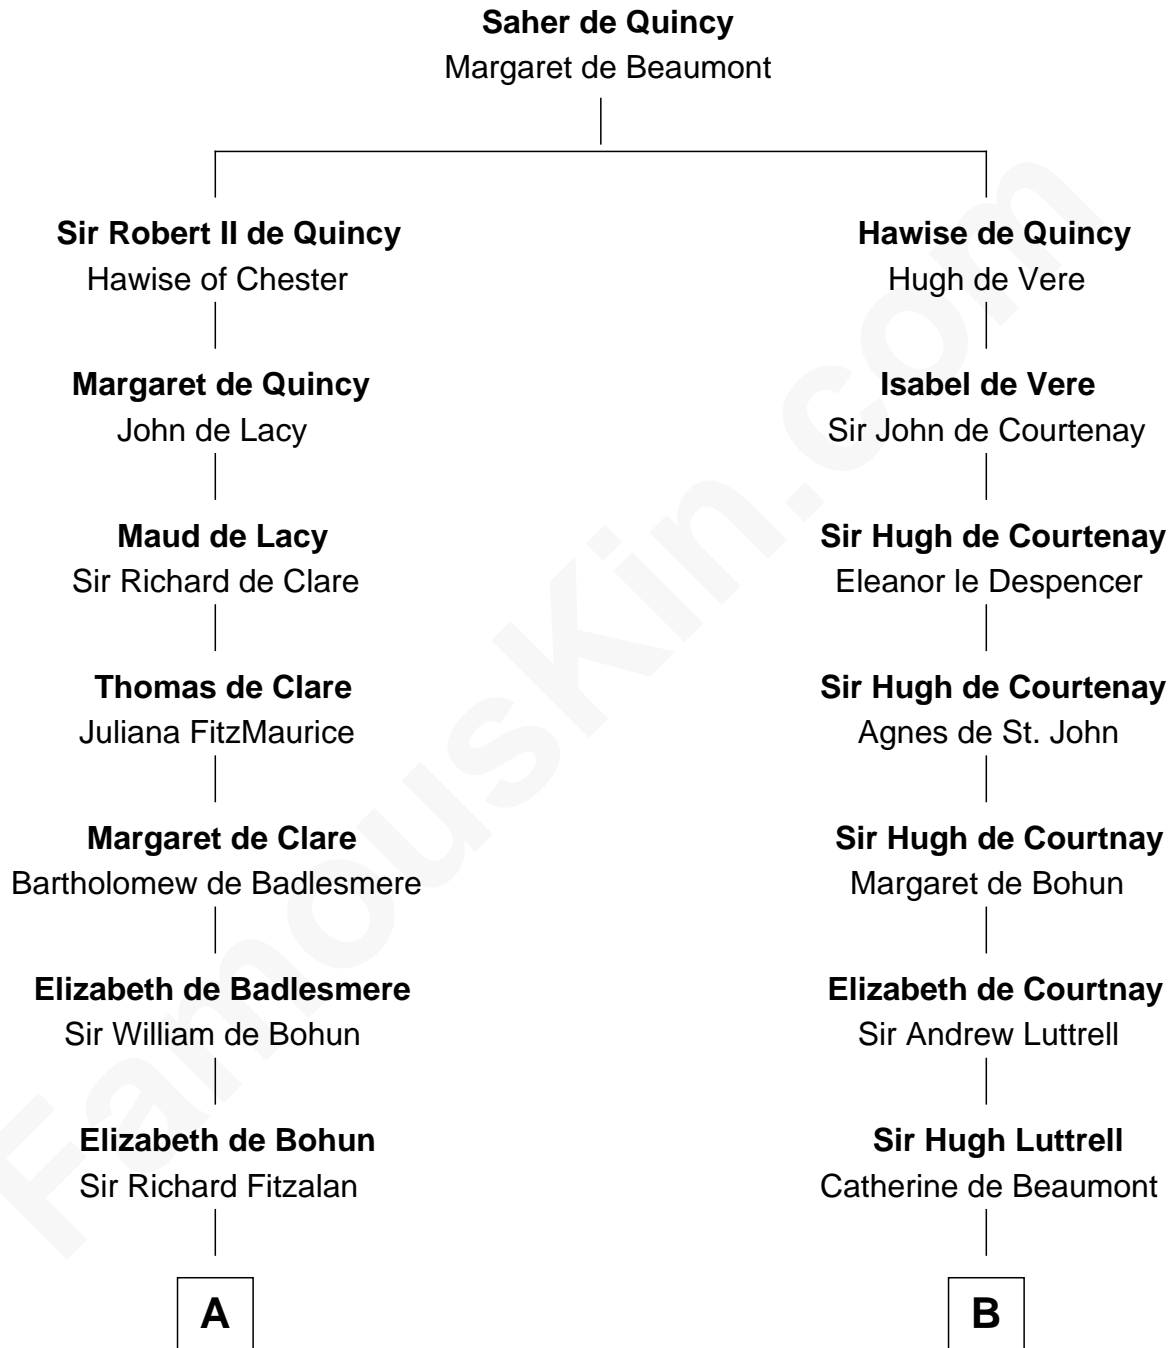

## Relationship Chart of

### Edward Lloyd V

13th Governor of Maryland

17th cousin 3 times removed of

**Carter Braxton**

Signer of the Declaration of Independence

**C**

—  
**Edward Lloyd**  
Sarah Covington

—  
**Col. Edward Lloyd**  
Anne Rousby

—  
**Col. Edward Lloyd**  
Elizabeth Tayloe

—  
**Edward Lloyd V**  
*13th Governor of Maryland*

FamousKin.com