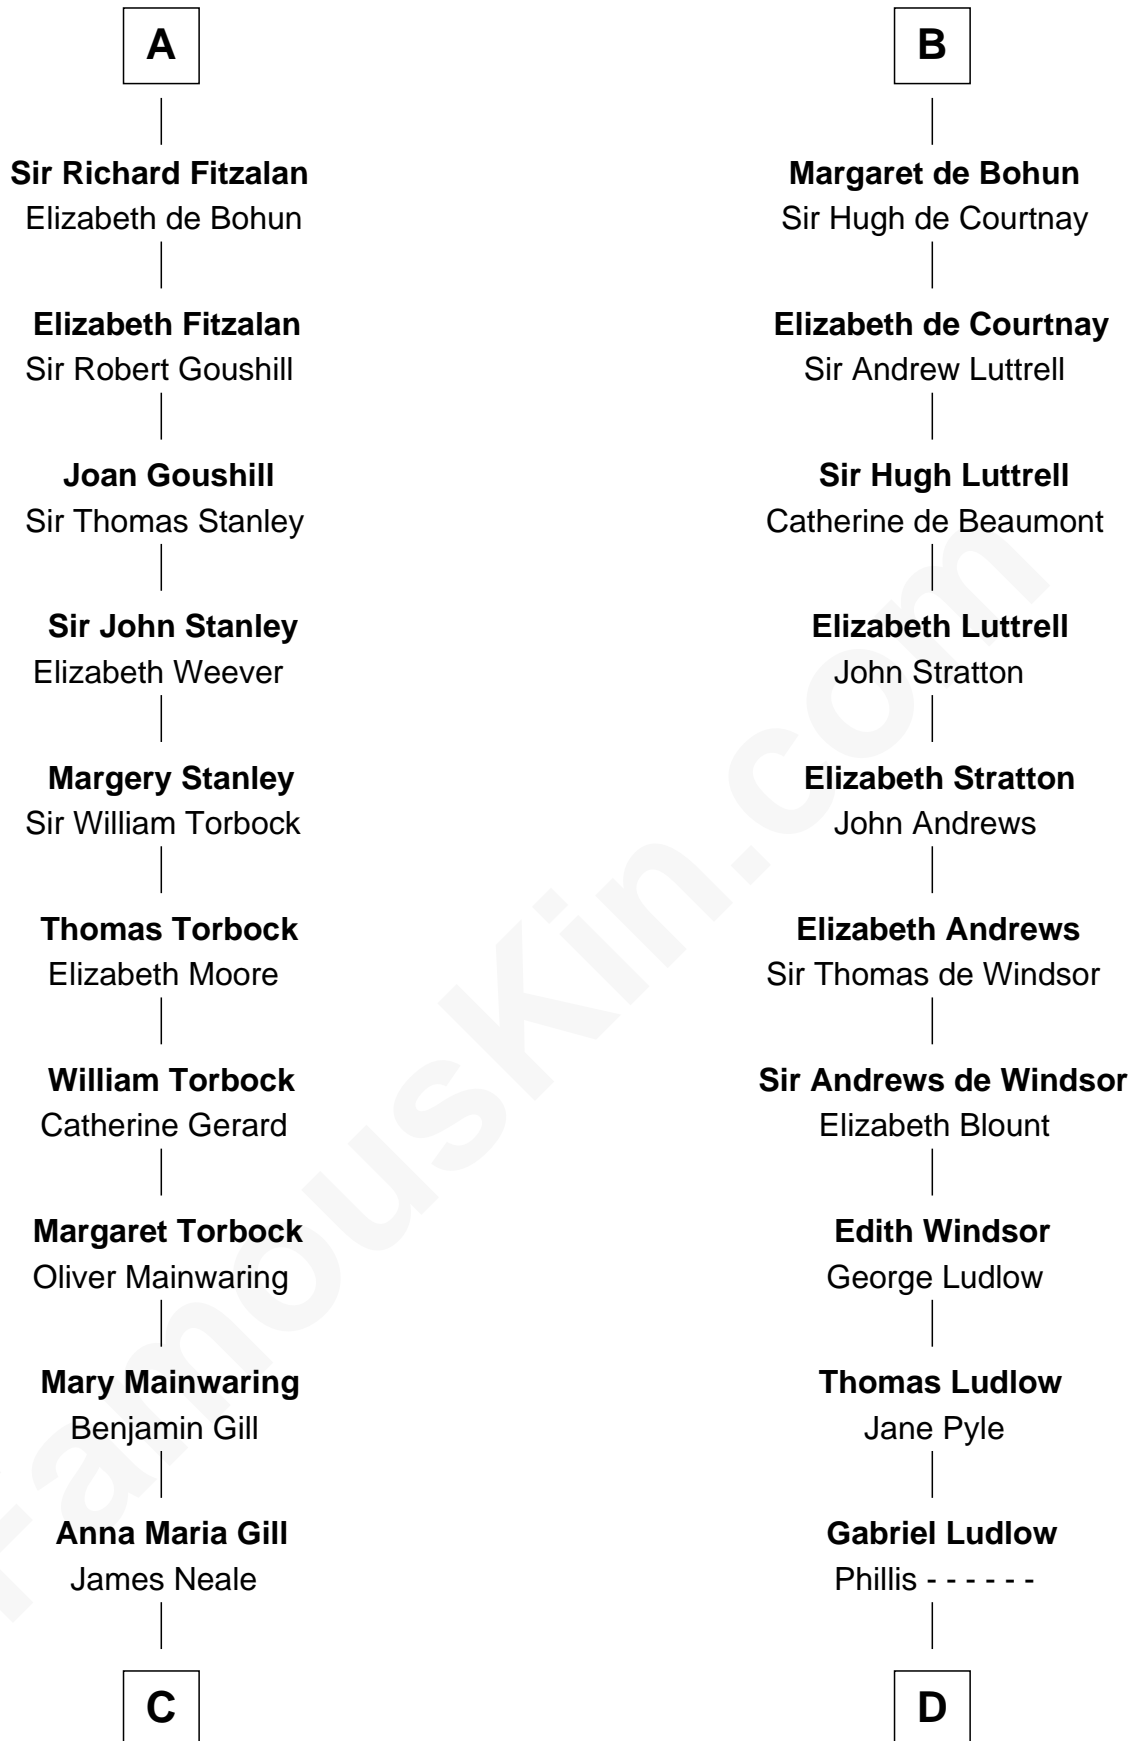

FamousKin.com Relationship Chart of

Edward Lloyd V

13th Governor of Maryland

20th cousin 1 time removed of

Carter Braxton

Signer of the Declaration of Independence

Geoffrey de Mandeville

Rohese de Vere

C

Henrietta Maria Neale

Col. Philemon Lloyd

Edward Lloyd

Sarah Covington

Col. Edward Lloyd

Anne Rousby

Col. Edward Lloyd

Elizabeth Tayloe

Edward Lloyd V

13th Governor of Maryland

D

Sarah Ludlow

Col. John Carter

Col. Robert Carter

Elizabeth Landon