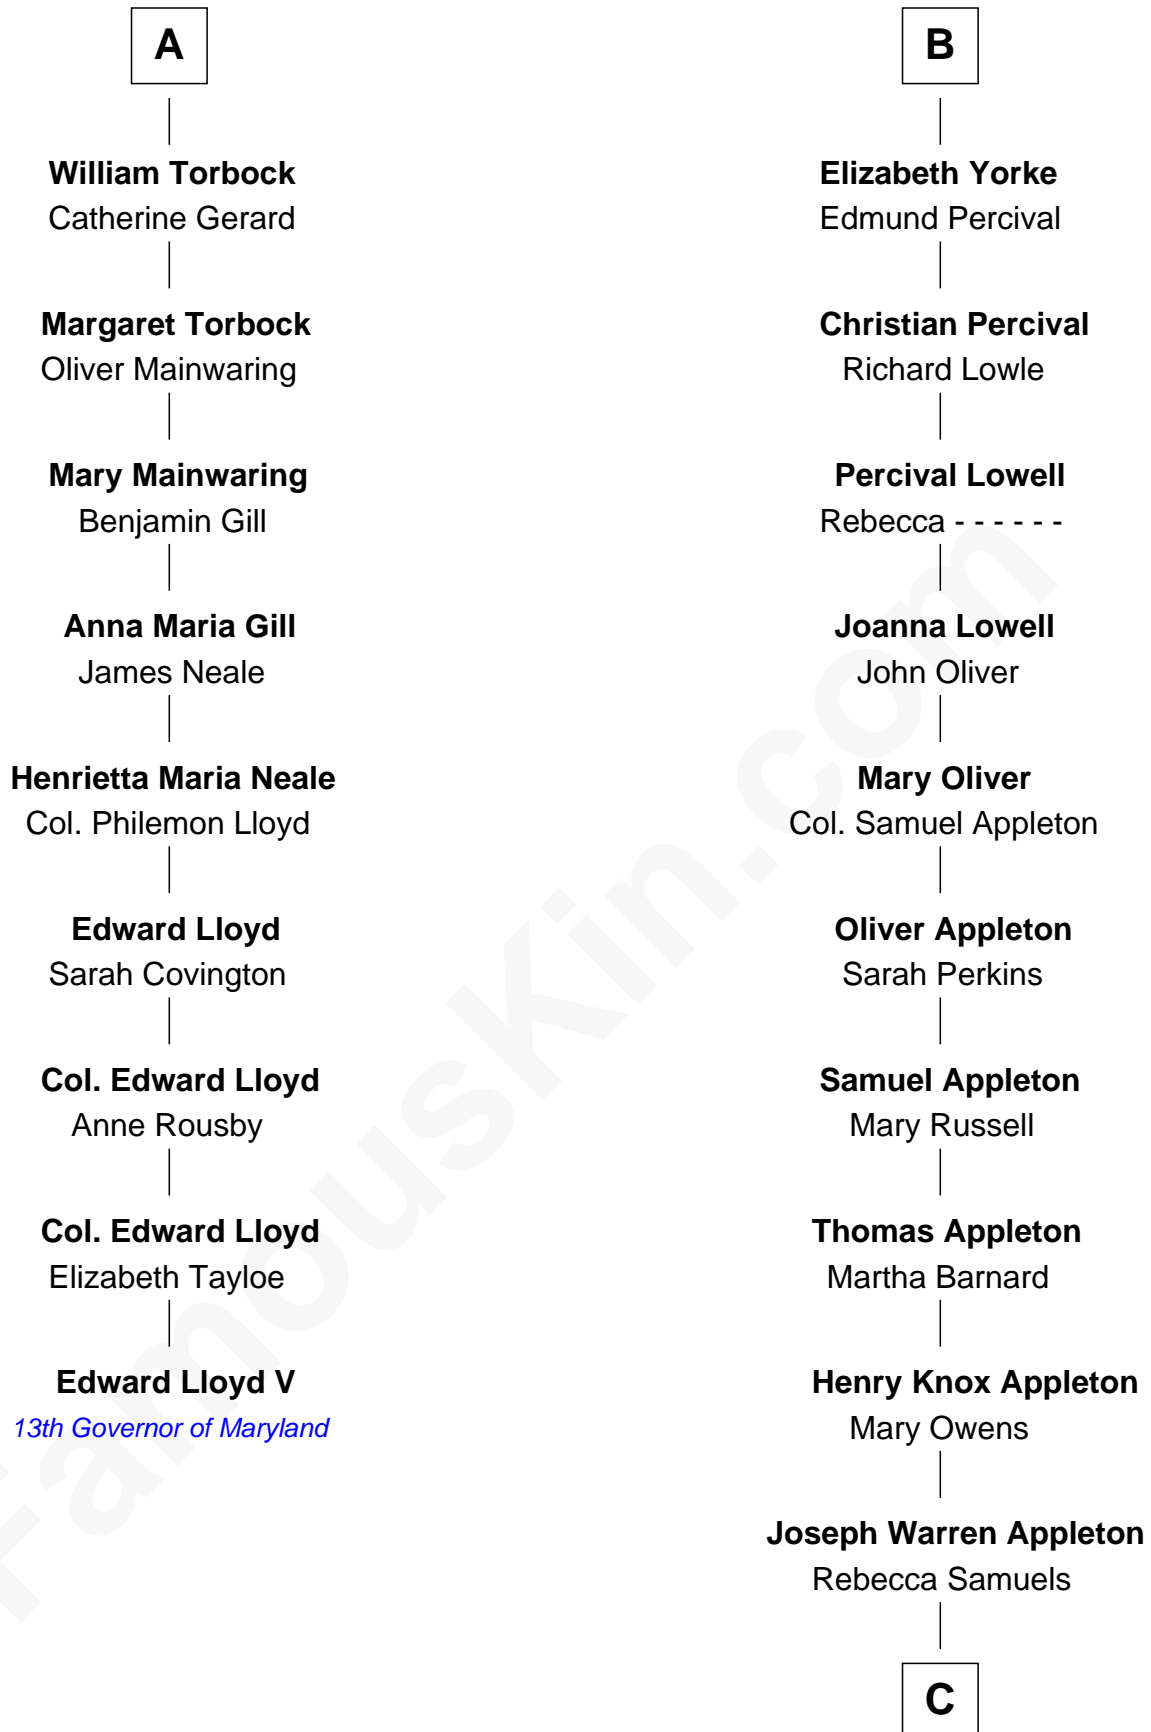

FamousKin.com Relationship Chart of

Edward Lloyd V

13th Governor of Maryland

15th cousin 6 times removed of

Marie-Chantal Miller

Crown Princess of Greece

Humphrey de Bohun

Elizabeth Plantagenet

Sir William de Bohun
Elizabeth de Badlesmere

Elizabeth de Bohun
Sir Richard Fitzalan

Elizabeth Fitzalan
Sir Robert Goushill

Joan Goushill
Sir Thomas Stanley

Sir John Stanley
Elizabeth Weever

Margery Stanley
Sir William Torbock

Thomas Torbock
Elizabeth Moore

A

Margaret de Bohun
Sir Hugh de Courtnay

Elizabeth de Courtnay
Sir Andrew Luttrell

Sir Hugh Luttrell
Catherine de Beaumont

Sir John Luttrell
Margaret Touchet

Sir James Luttrell
Elizabeth Courtnay

Sir Hugh Luttrell
Margaret Hill

Eleanor Luttrell
Roger Yorke

B

C

George H. Appleton

Mary Helen Edson

Blanche Louise Appleton

Ellis John Springer Miller