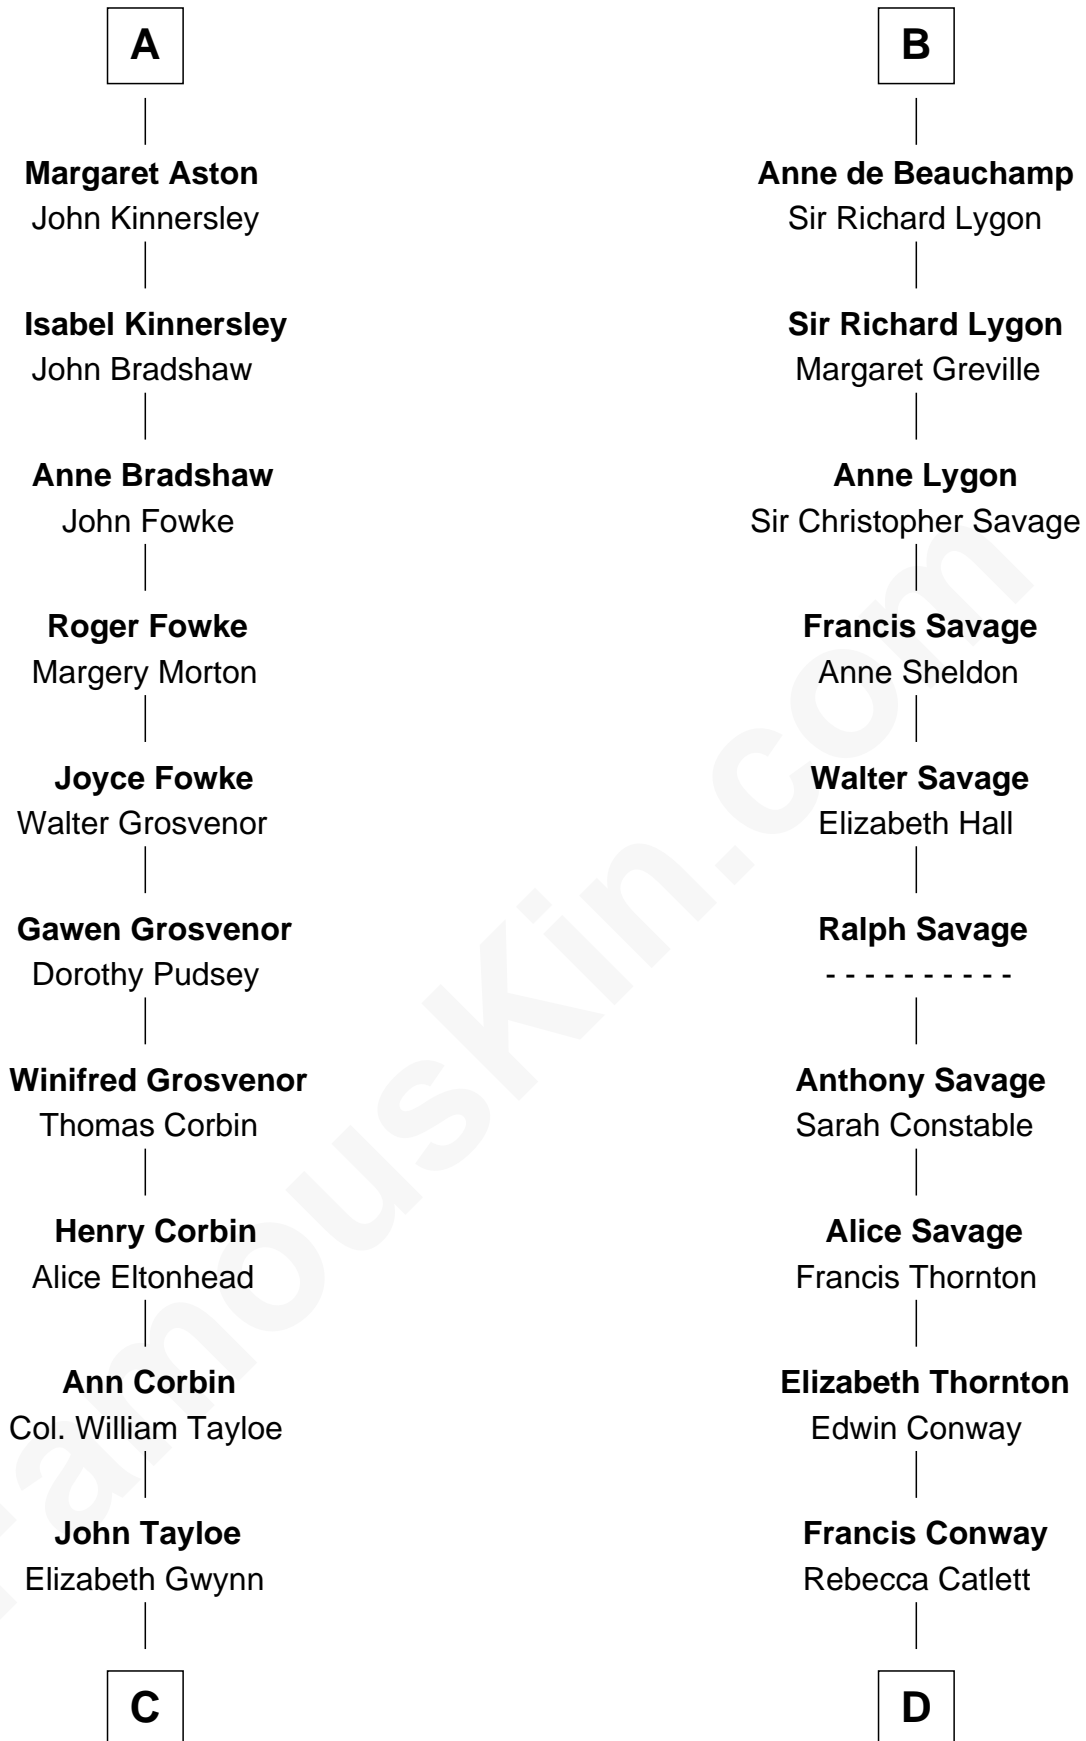

FamousKin.com Relationship Chart of

Edward Lloyd V

13th Governor of Maryland

18th cousin 1 time removed of

James Madison

4th U.S. President

John de Botetourte

Maud FitzThomas

C

John Tayloe
Rebecca Plater

Elizabeth Tayloe
Col. Edward Lloyd

Edward Lloyd V
13th Governor of Maryland

D

Eleanor Rose Conway
James Madison

James Madison
4th U.S. President

FamousKin.com