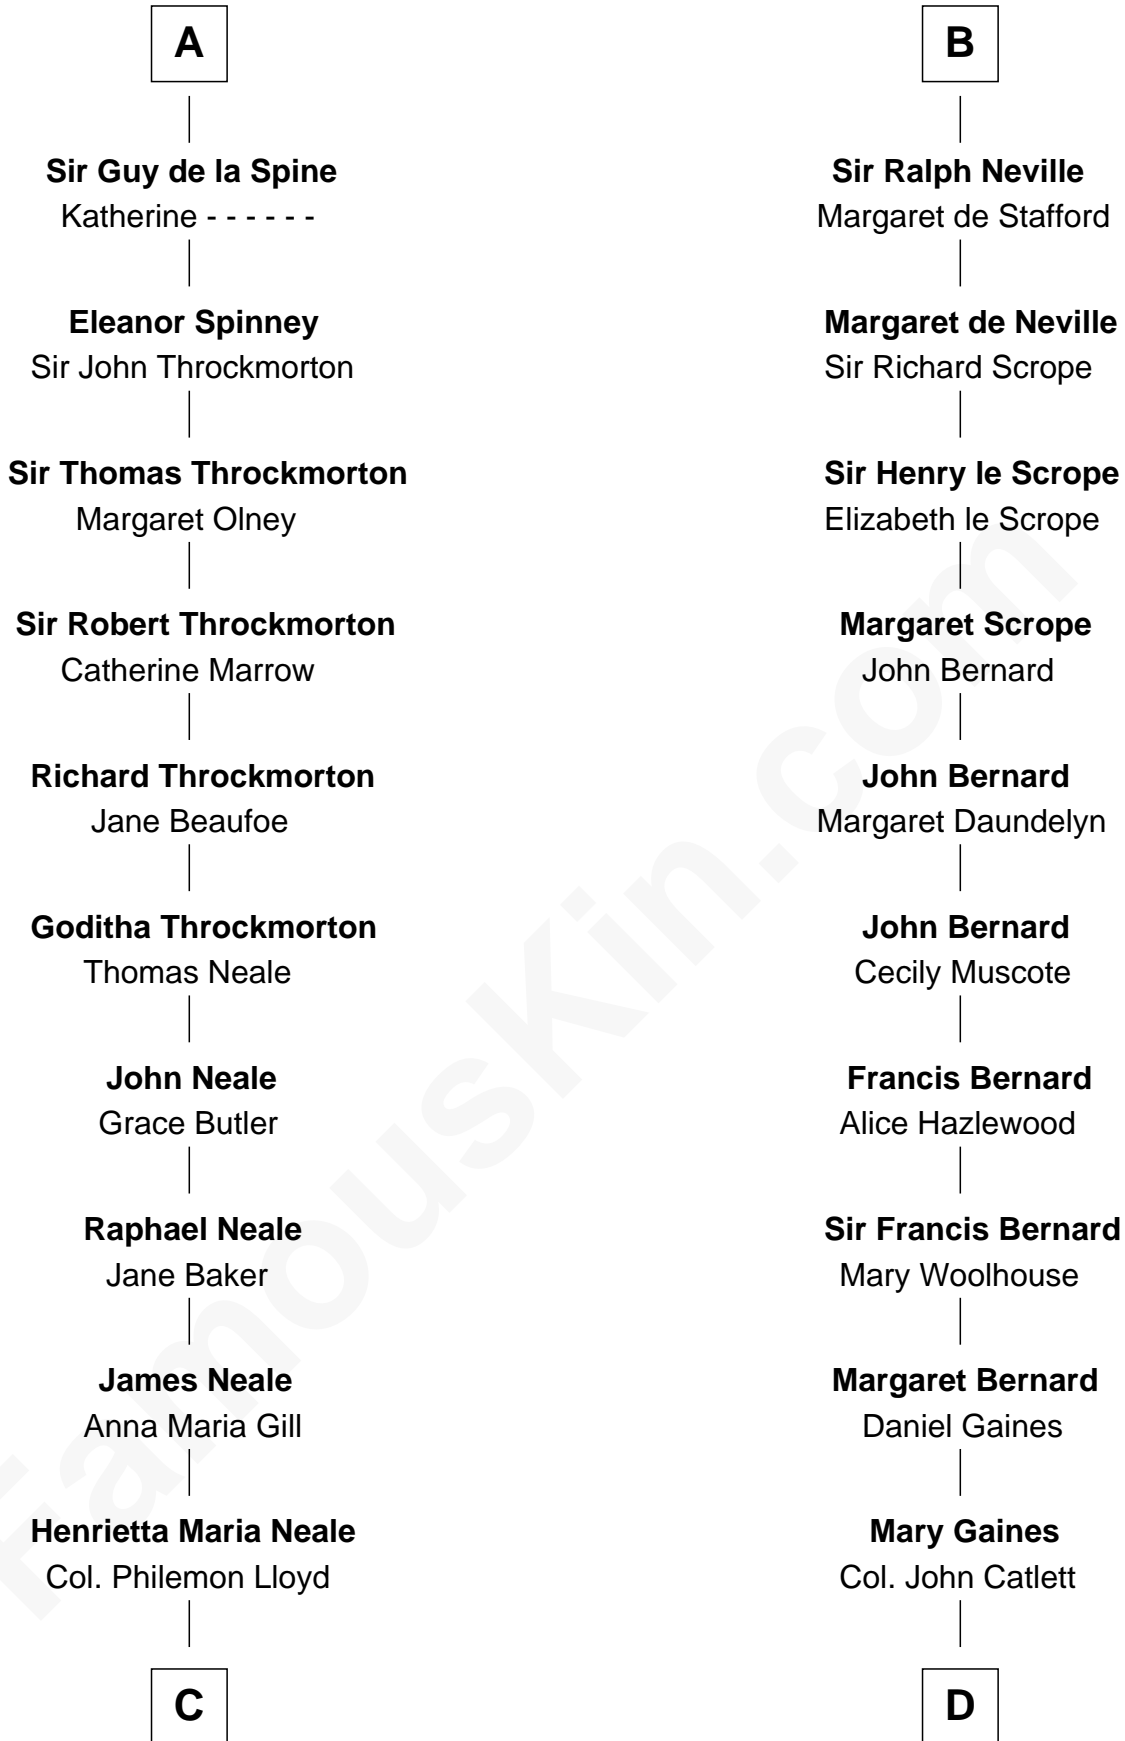

FamousKin.com Relationship Chart of

Edward Lloyd V

13th Governor of Maryland

19th cousin 1 time removed of

James Madison

4th U.S. President

Richard de Camville

Miliscent of Rethel

Thomas Durvassal

Margery - - - - -

Margery Durvassal

William de la Spine

William de la Spine

Alice de Bruley

A

Gerard de Camville

Iseult de Mortimer

Alice de Audley

Sir Ralph de Neville

Sir John de Neville

Maude de Percy

B

C

Edward Lloyd
Sarah Covington

Col. Edward Lloyd
Anne Rousby

Col. Edward Lloyd
Elizabeth Tayloe

Edward Lloyd V
13th Governor of Maryland

D

Rebecca Catlett
Francis Conway

Eleanor Rose Conway
James Madison

James Madison
4th U.S. President

FamousKin.com