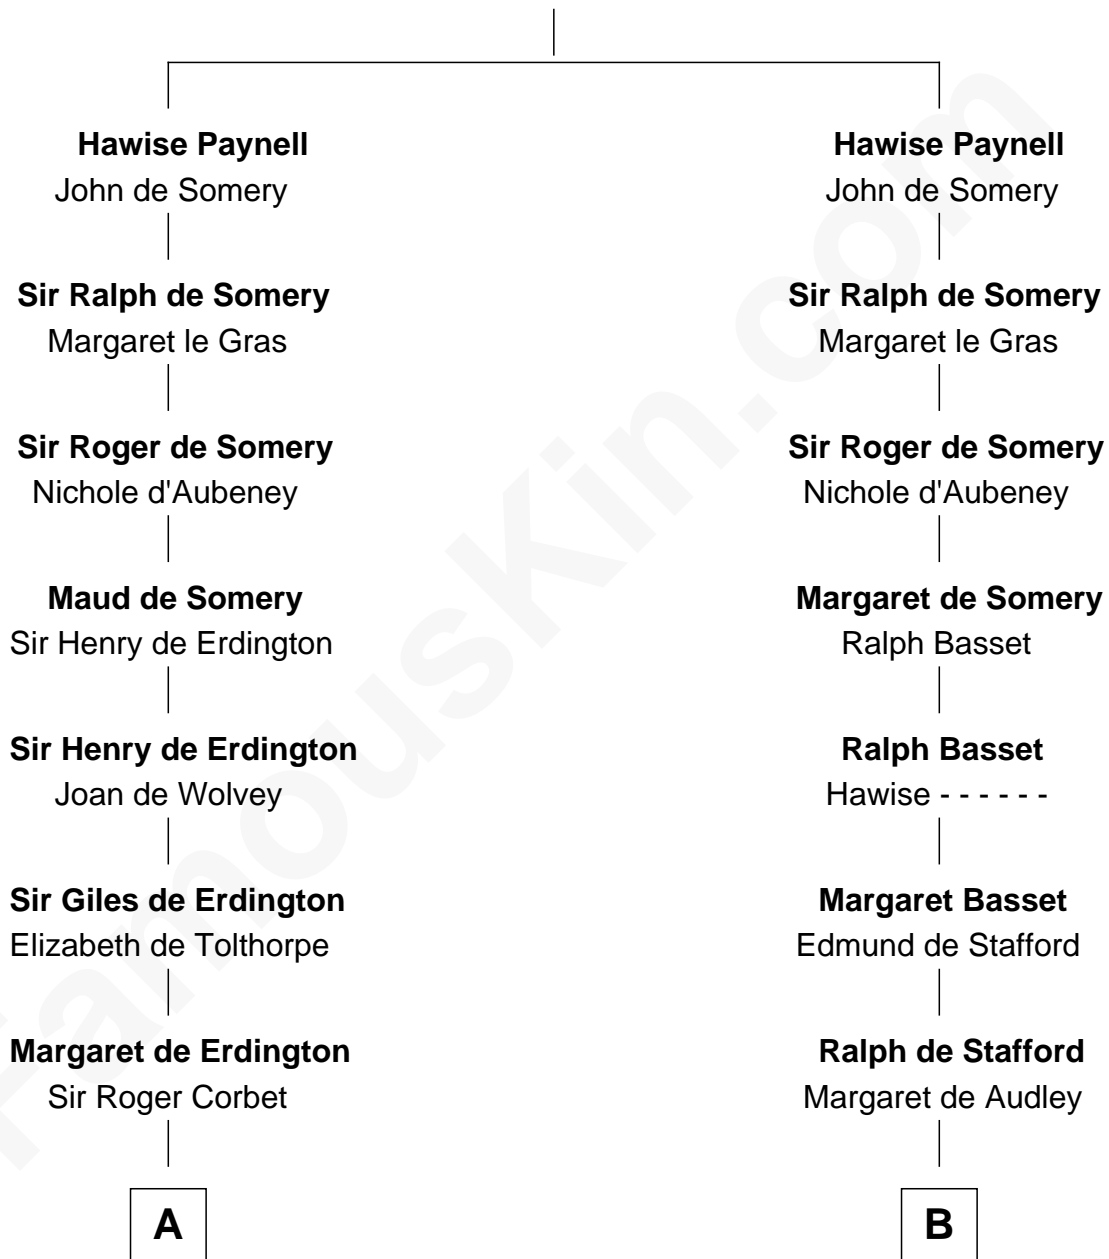

# FamousKin.com Relationship Chart of

**Edward Lloyd V**

*13th Governor of Maryland*

20th cousin 1 time removed of

**James Madison**

*4th U.S. President*

**Ralph Paynell**

**C**

**Ann Corbin**  
Col. William Tayloe

**John Tayloe**  
Elizabeth Gwynn

**John Tayloe**  
Rebecca Plater

**Elizabeth Tayloe**  
Col. Edward Lloyd

**Edward Lloyd V**  
*13th Governor of Maryland*

**D**

**Mary Gaines**  
Col. John Catlett

**Rebecca Catlett**  
Francis Conway

**Eleanor Rose Conway**  
James Madison

**James Madison**  
*4th U.S. President*

FamousKin.com