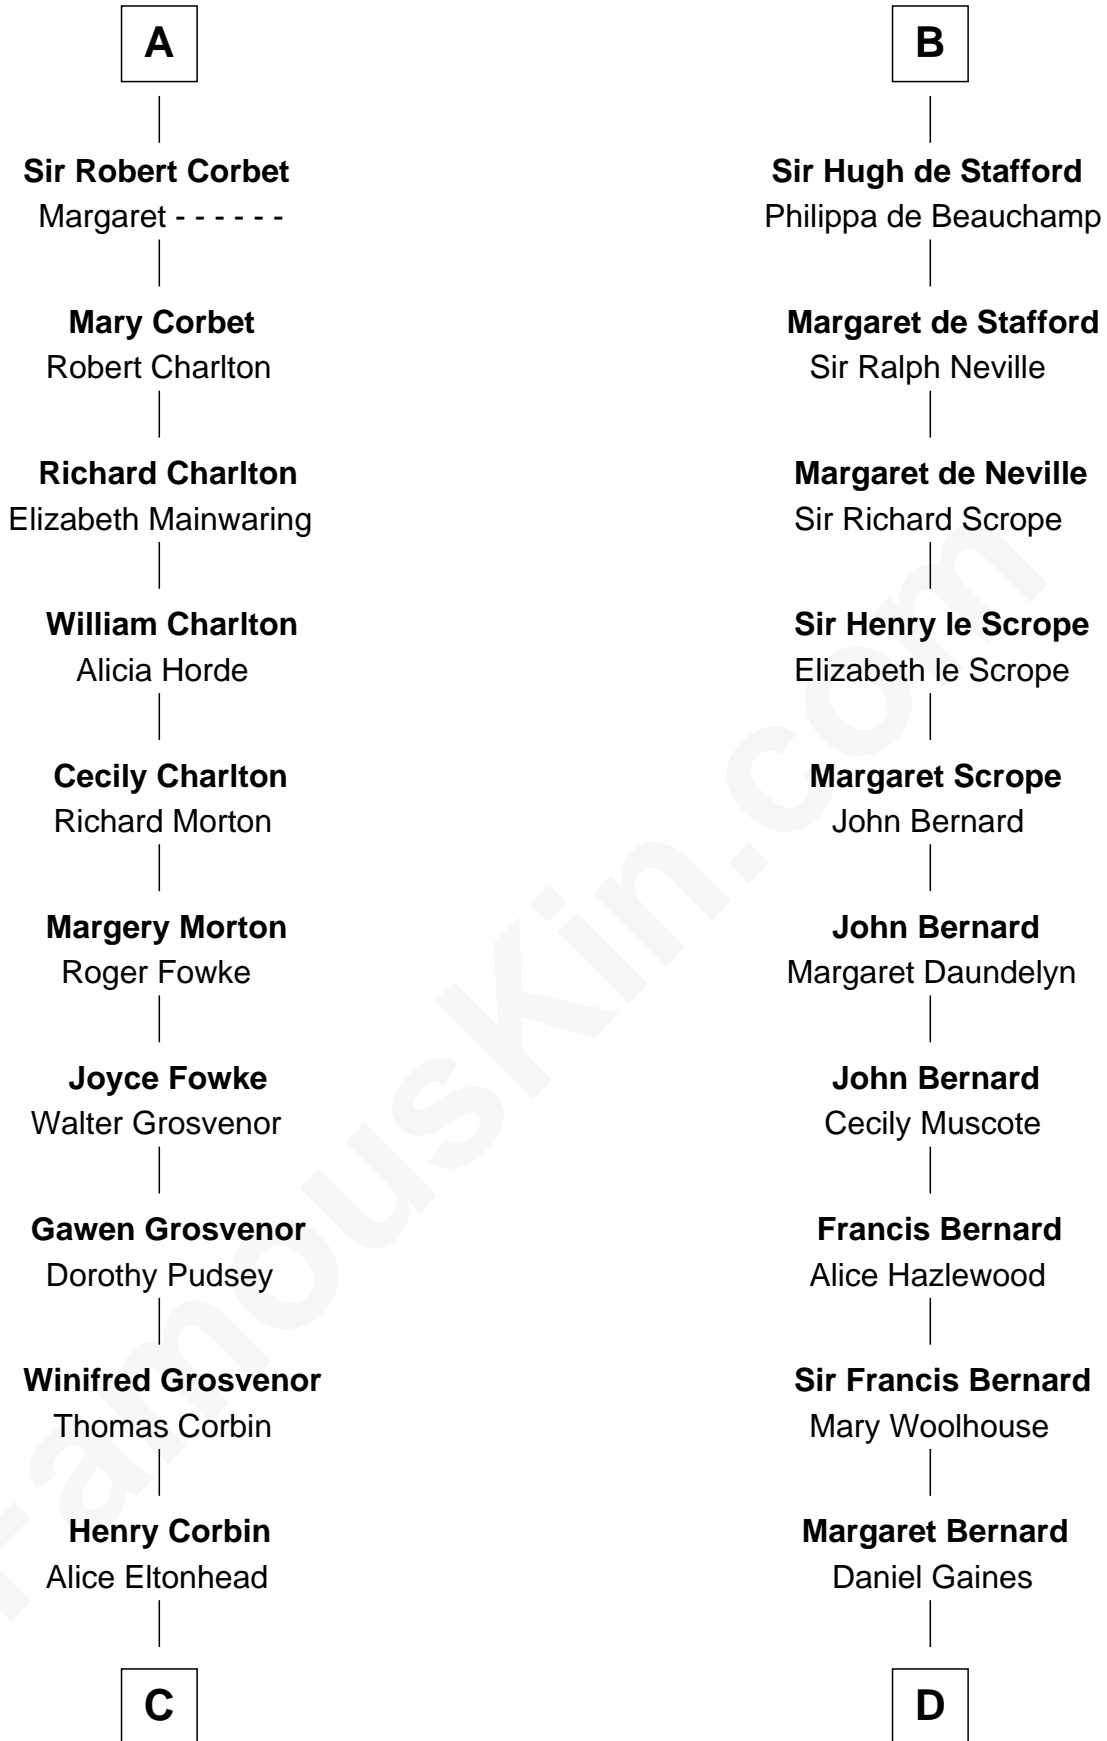

# FamousKin.com Relationship Chart of

**Edward Lloyd V**

*13th Governor of Maryland*

20th cousin 1 time removed of

**James Madison**

*4th U.S. President*

**Ralph Paynell**

**C**

**Ann Corbin**  
Col. William Tayloe

**John Tayloe**  
Elizabeth Gwynn

**John Tayloe**  
Rebecca Plater

**Elizabeth Tayloe**  
Col. Edward Lloyd

**Edward Lloyd V**  
*13th Governor of Maryland*

**D**

**Mary Gaines**  
Col. John Catlett

**Rebecca Catlett**  
Francis Conway

**Eleanor Rose Conway**  
James Madison

**James Madison**  
*4th U.S. President*

FamousKin.com