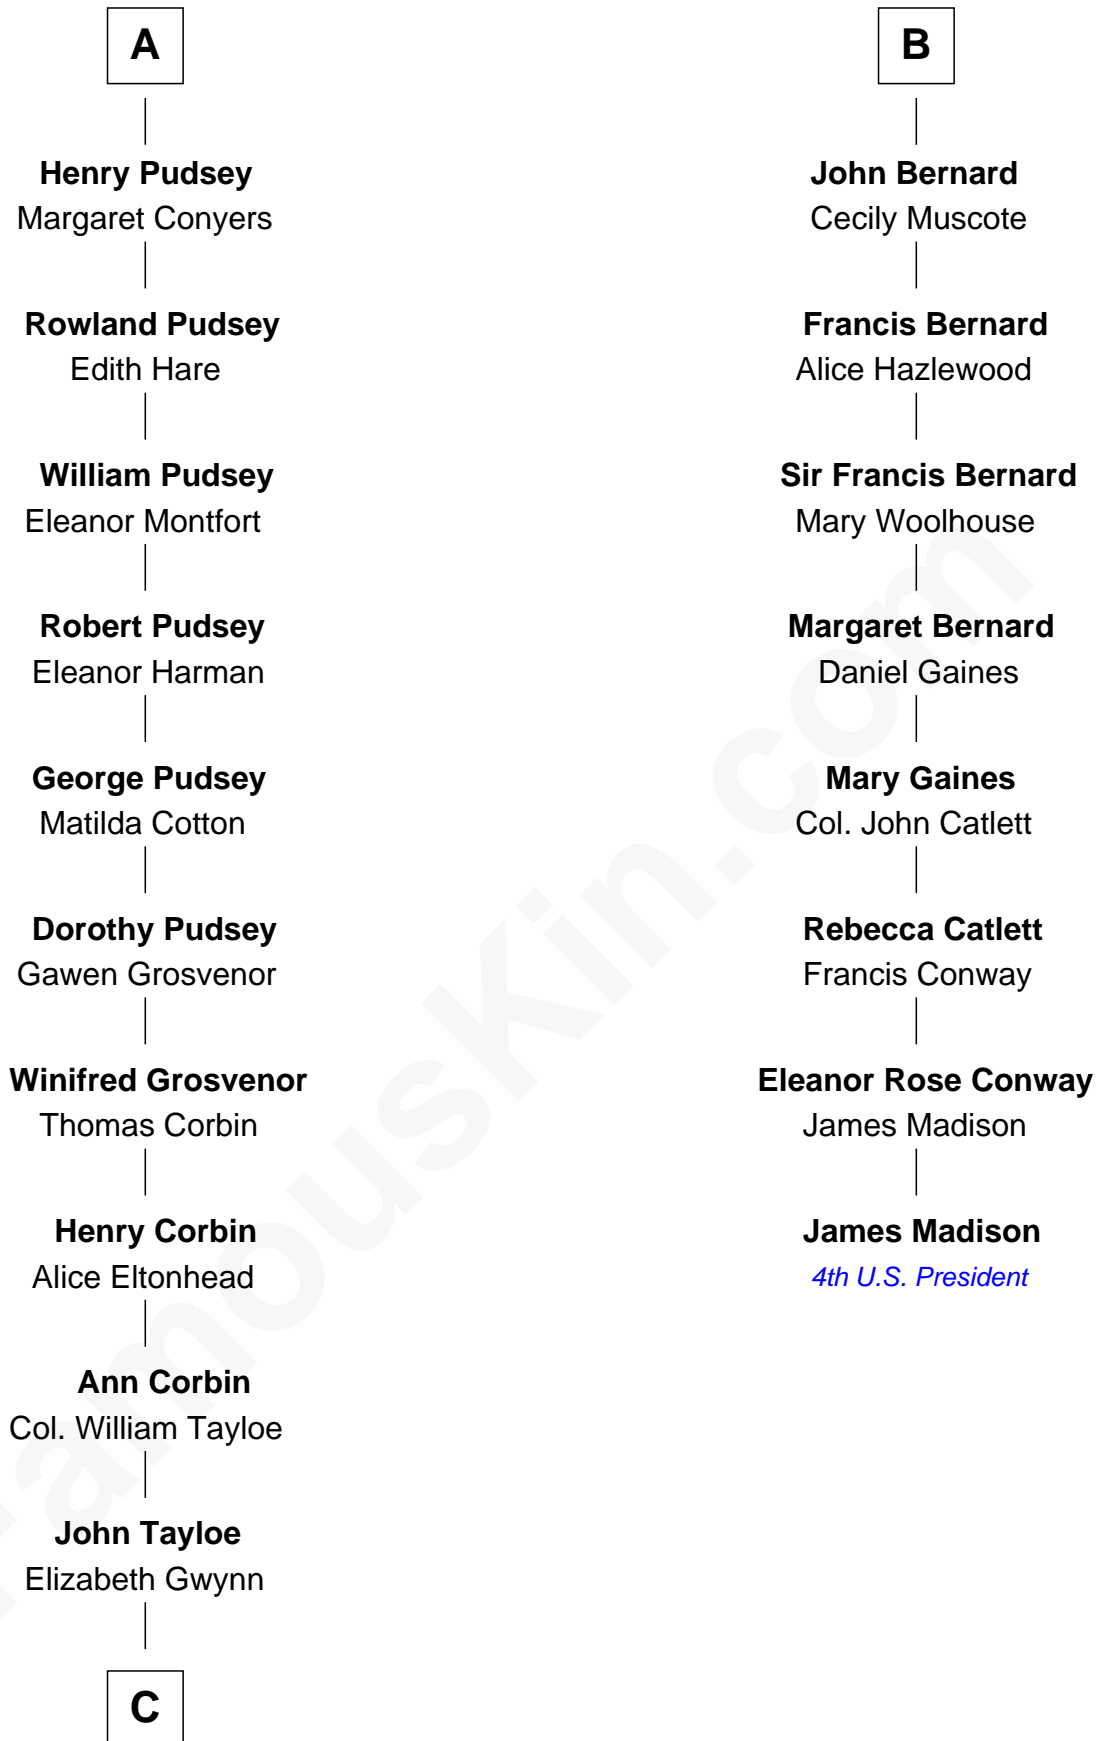

# FamousKin.com Relationship Chart of

**Edward Lloyd V**

*13th Governor of Maryland*

14th cousin 5 times removed of

**James Madison**

*4th U.S. President*

**Sir William le Scrope**  
Constance of Newsham

**Sir Geoffrey le Scrope**

Sir Thomas Tunstall

**Margaret Tunstall**

Sir Ralph Pudsey

**Sir John Pudsey**

Grace Hamerton

**A**

**Sir Henry le Scrope**

Margaret - - - - -

**Sir Richard Scrope**

Blanche de la Pole

**Roger Scrope**

Margaret Tiptoft

**Sir Richard Scrope**

Margaret de Neville

**Sir Henry le Scrope**

Elizabeth le Scrope

**Margaret Scrope**

John Bernard

**John Bernard**

Margaret Daundelyn

**B**

**C**

—  
**John Tayloe**  
Rebecca Plater

—  
**Elizabeth Tayloe**  
Col. Edward Lloyd