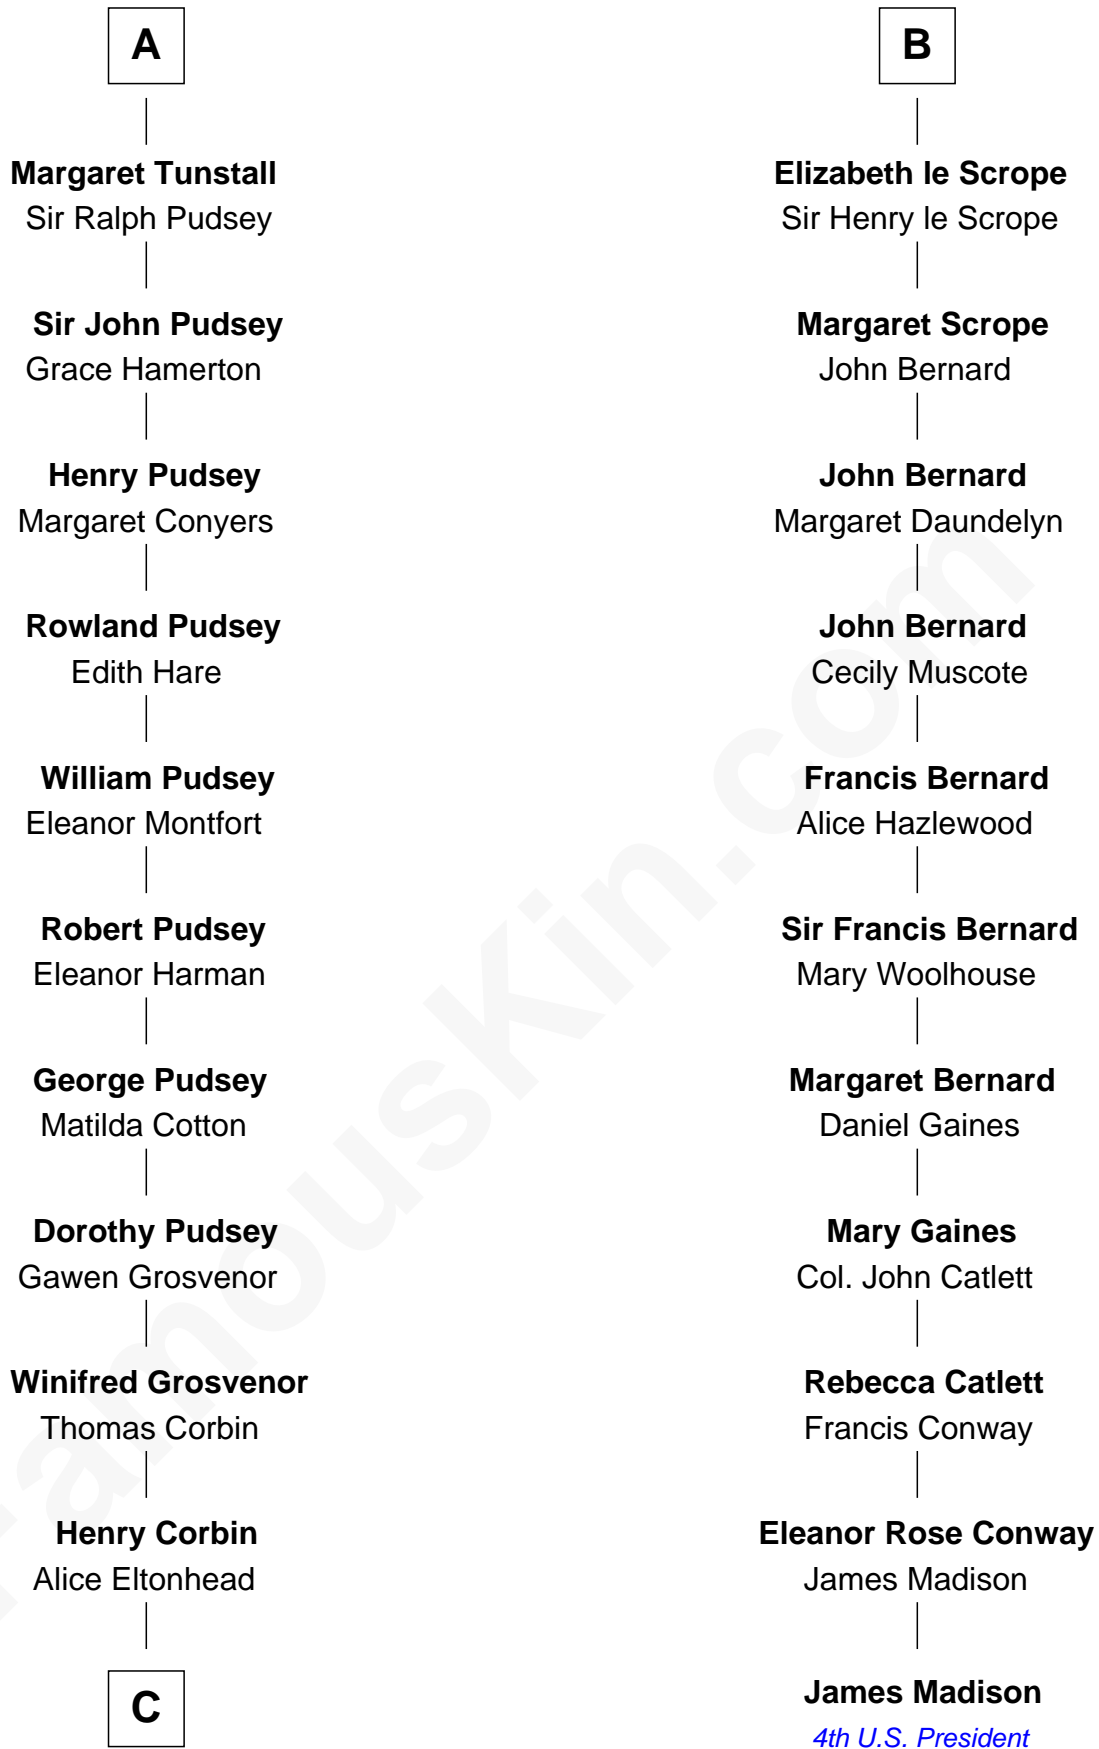

FamousKin.com Relationship Chart of

Edward Lloyd V

13th Governor of Maryland

17th cousin 4 times removed of

James Madison

4th U.S. President

Robert de Ros
Isabel of Scotland

C

—
Ann Corbin
Col. William Tayloe

—
John Tayloe
Elizabeth Gwynn

—
John Tayloe
Rebecca Plater

—
Elizabeth Tayloe
Col. Edward Lloyd

—
Edward Lloyd V
13th Governor of Maryland

FamousKin.com