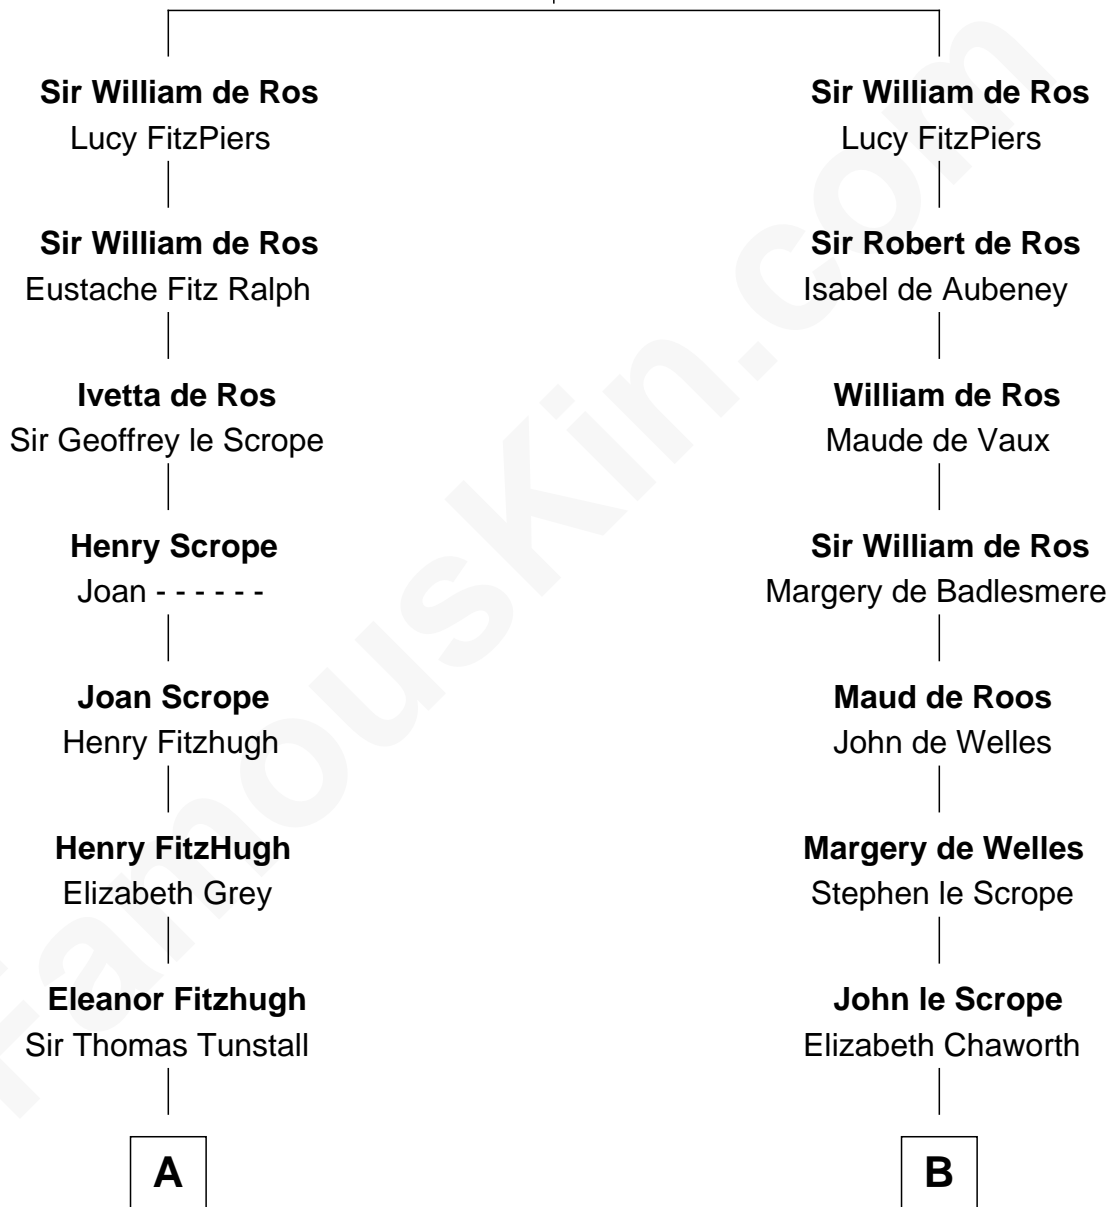

FamousKin.com Relationship Chart of

Edward Lloyd V

13th Governor of Maryland

17th cousin 4 times removed of

James Madison

4th U.S. President

Robert de Ros
Isabel of Scotland

C

—
Ann Corbin
Col. William Tayloe

—
John Tayloe
Elizabeth Gwynn

—
John Tayloe
Rebecca Plater

—
Elizabeth Tayloe
Col. Edward Lloyd

—
Edward Lloyd V
13th Governor of Maryland

FamousKin.com