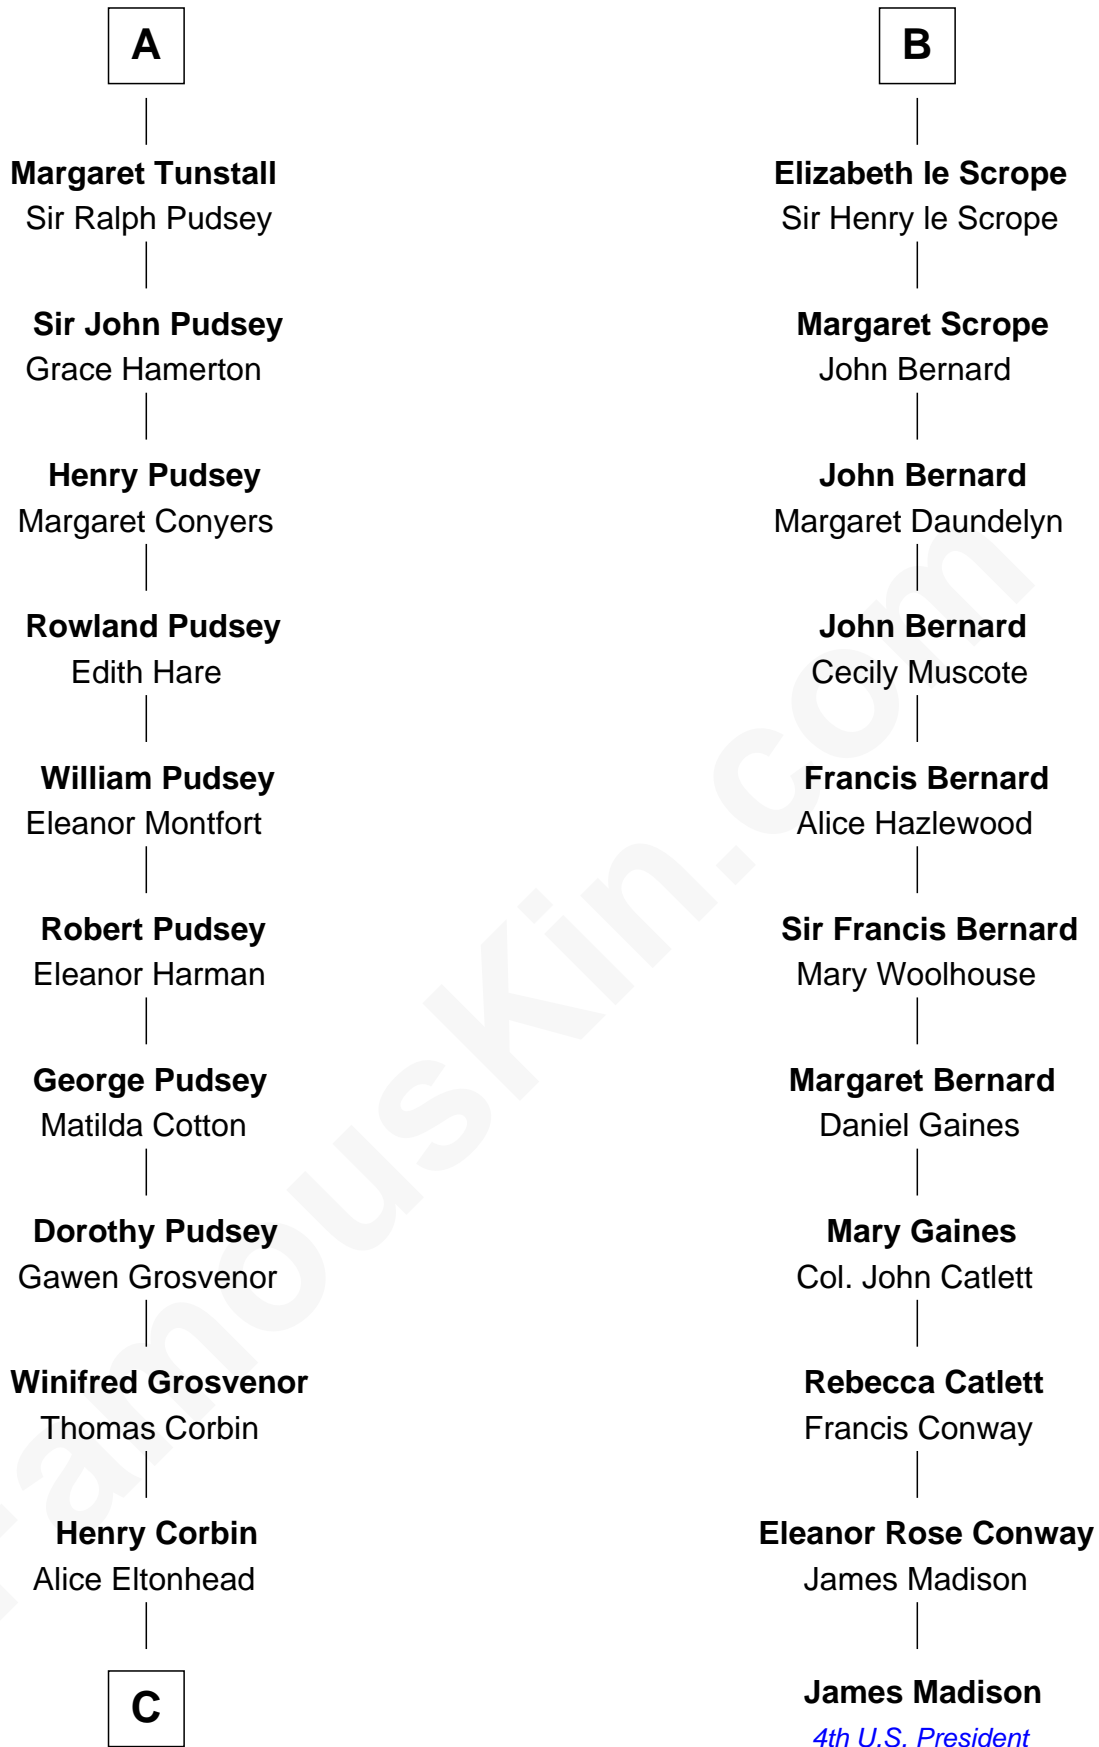

# FamousKin.com Relationship Chart of

**Edward Lloyd V**

*13th Governor of Maryland*

17th cousin 4 times removed of

**James Madison**

*4th U.S. President*

**Reginald FitzPiers**

-----

**C**

—  
**Ann Corbin**  
Col. William Tayloe

—  
**John Tayloe**  
Elizabeth Gwynn

—  
**John Tayloe**  
Rebecca Plater

—  
**Elizabeth Tayloe**  
Col. Edward Lloyd

—  
**Edward Lloyd V**  
*13th Governor of Maryland*