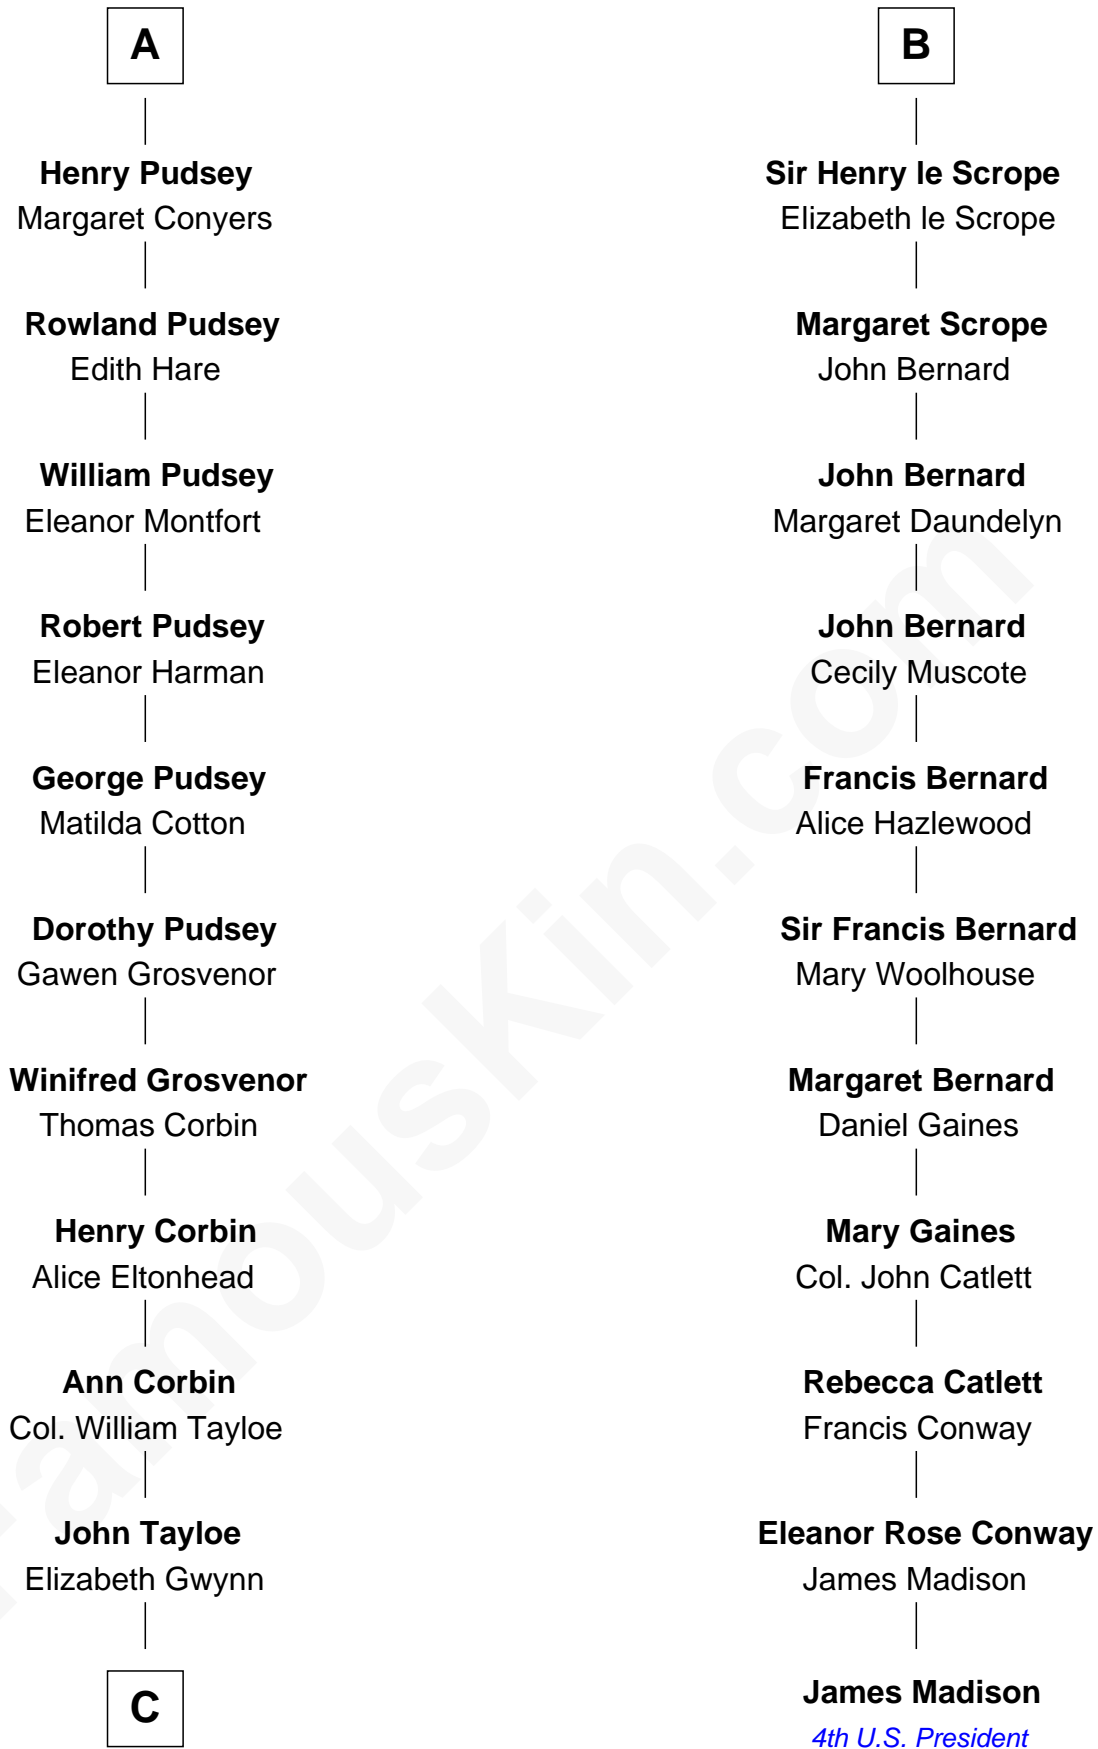

FamousKin.com Relationship Chart of

Edward Lloyd V

13th Governor of Maryland

17th cousin 2 times removed of

James Madison

4th U.S. President

John Fitz Robert

Ada de Baliol

C

—
John Tayloe
Rebecca Plater

—
Elizabeth Tayloe
Col. Edward Lloyd

—
Edward Lloyd V
13th Governor of Maryland

FamousKin.com