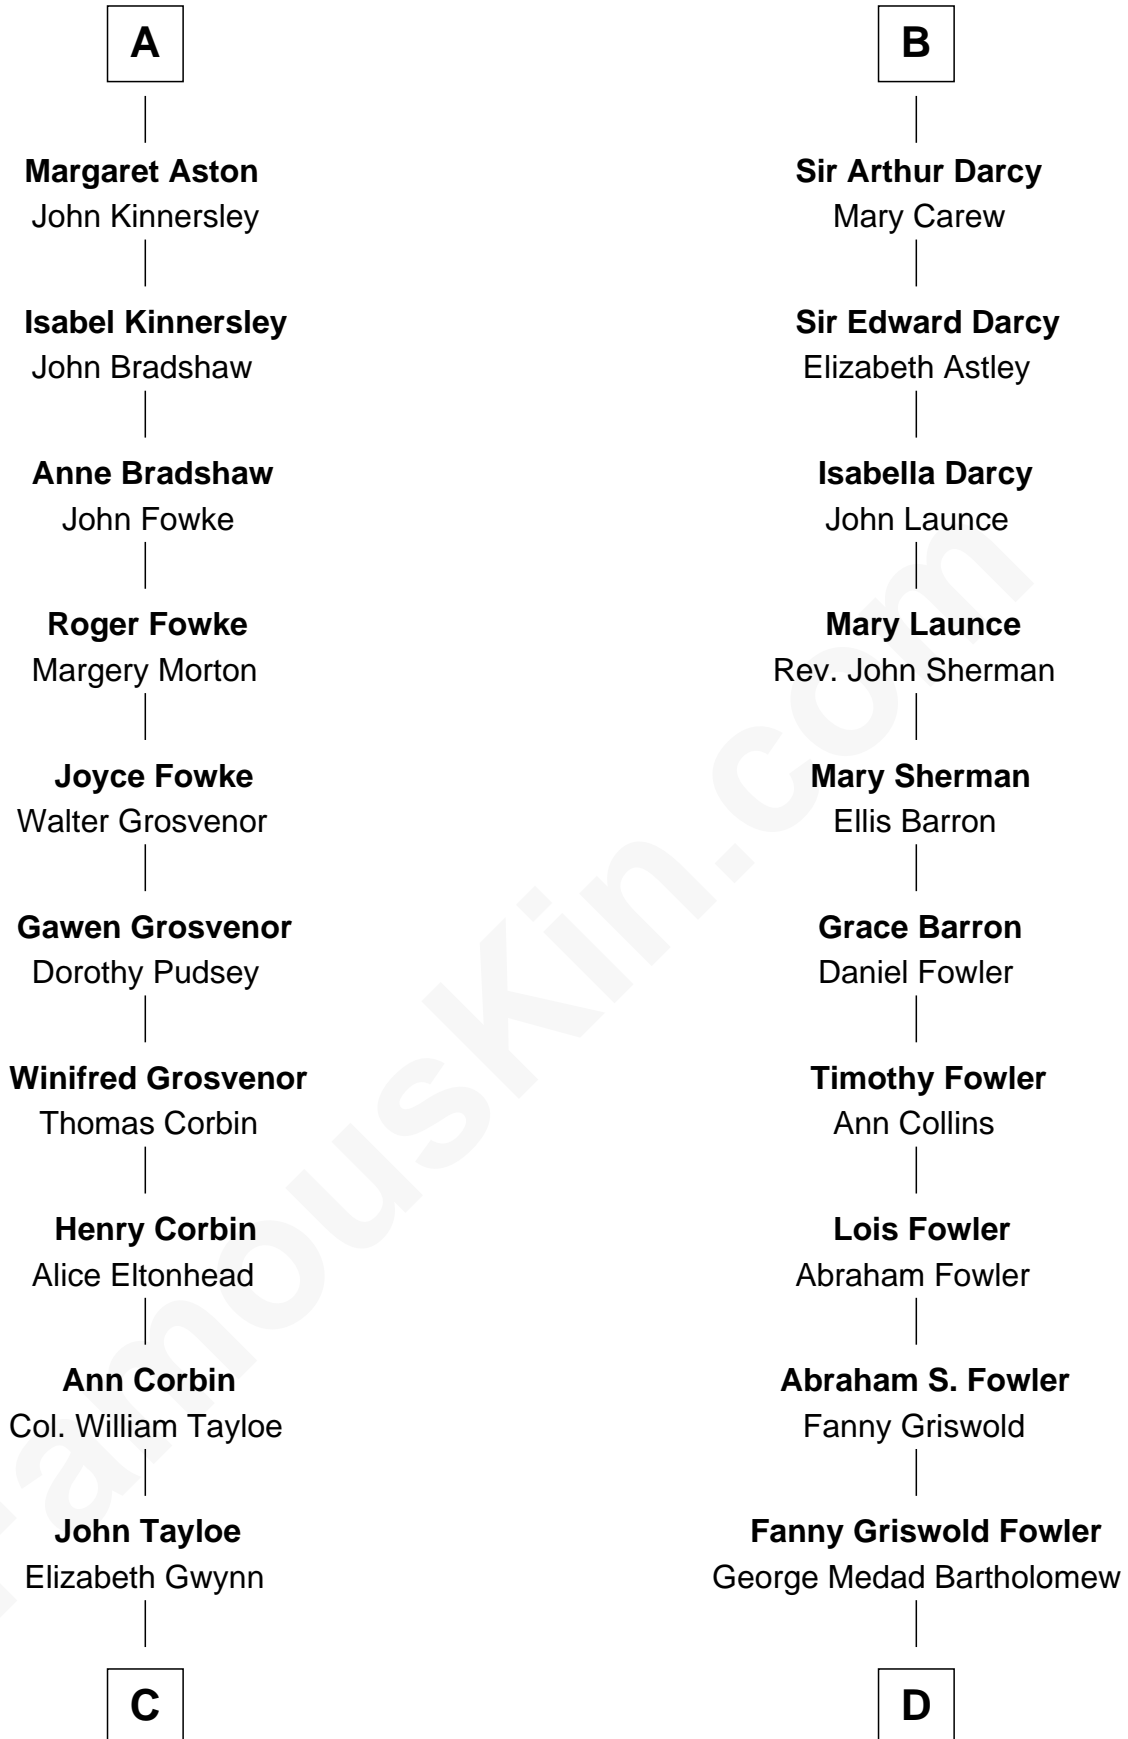

FamousKin.com Relationship Chart of

Edward Lloyd V

13th Governor of Maryland

19th cousin 1 time removed of

Bill Weld

68th Governor of Massachusetts

C

John Tayloe
Rebecca Plater

Elizabeth Tayloe
Col. Edward Lloyd

Edward Lloyd V
13th Governor of Maryland

D

Fanny Elizabeth Bartholomew
Dr. Francis Minot Weld

Francis Minot Weld
Margaret Low White

David Weld
Mary Blake Nichols

Bill Weld
68th Governor of Massachusetts