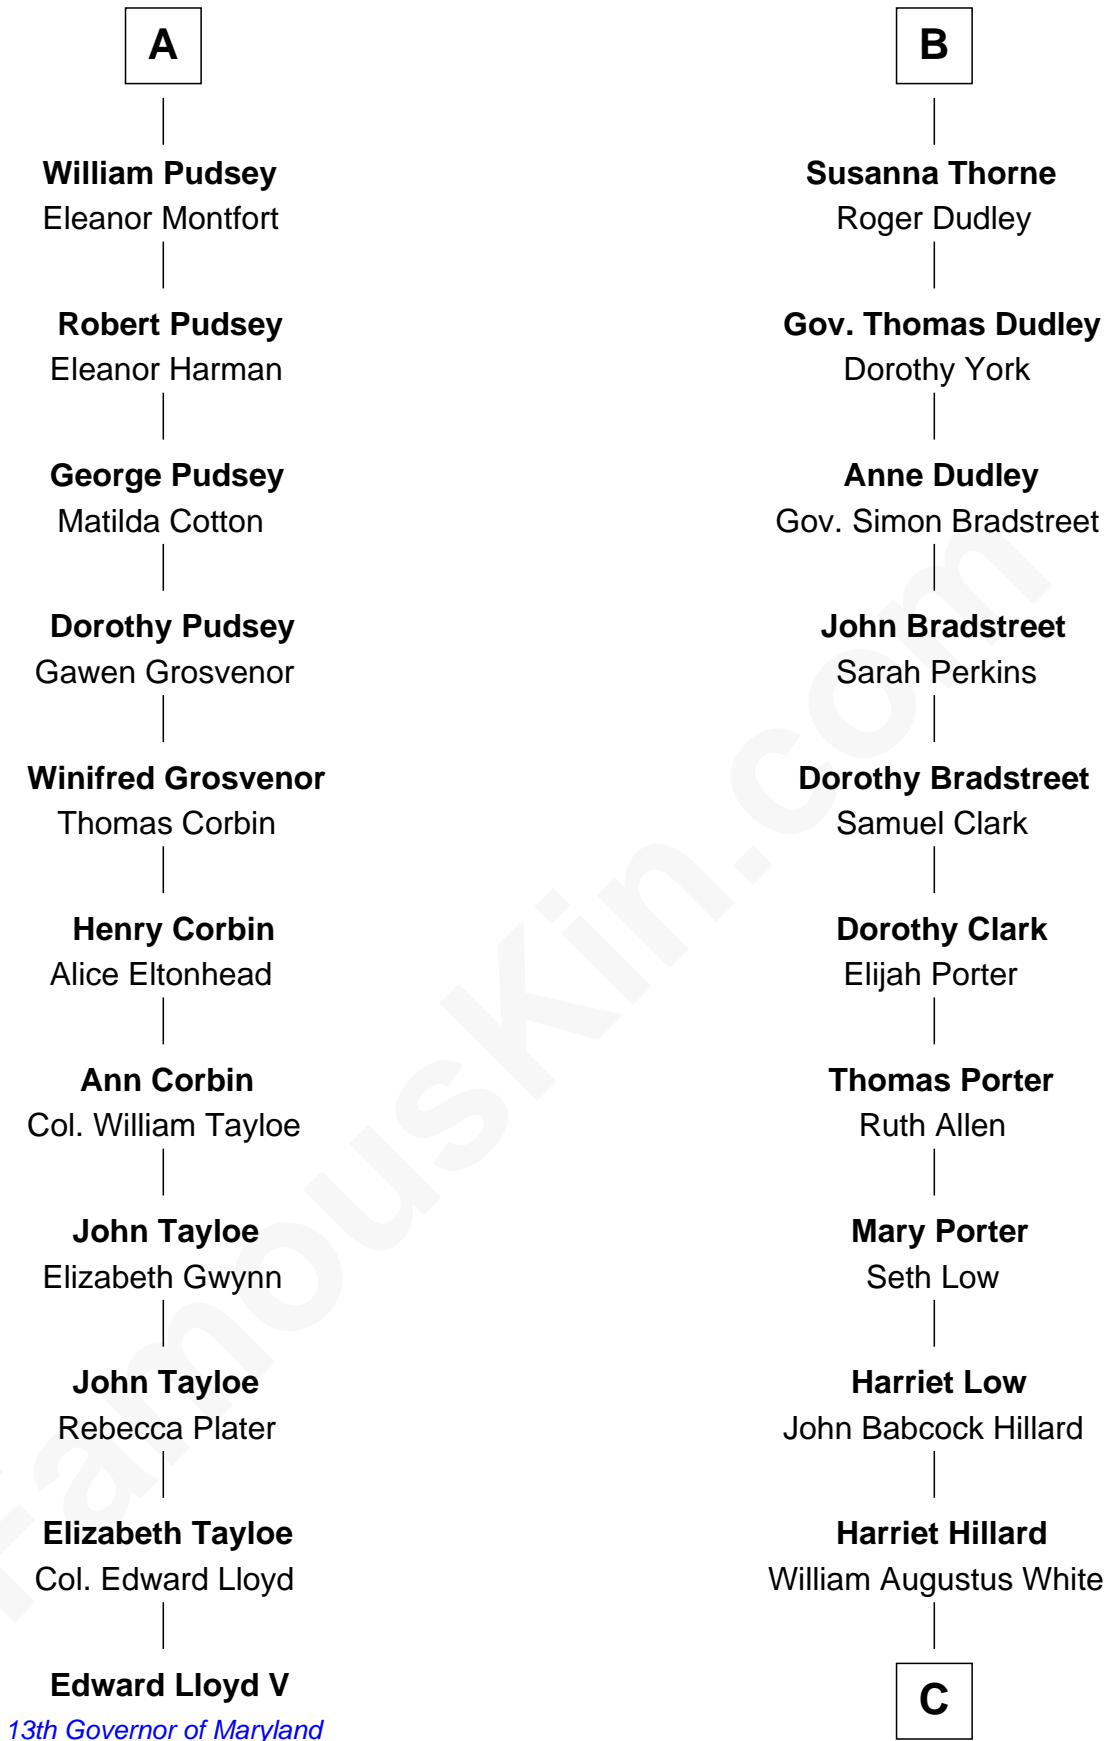

# FamousKin.com Relationship Chart of

**Edward Lloyd V**

*13th Governor of Maryland*

17th cousin 2 times removed of

**Bill Weld**

*68th Governor of Massachusetts*

**Sir John Grey**

Avice Marmion

**C**

—  
**Margaret Low White**

Francis Minot Weld

—  
**David Weld**

Mary Blake Nichols

—  
**Bill Weld**

*68th Governor of Massachusetts*

FamousKin.com