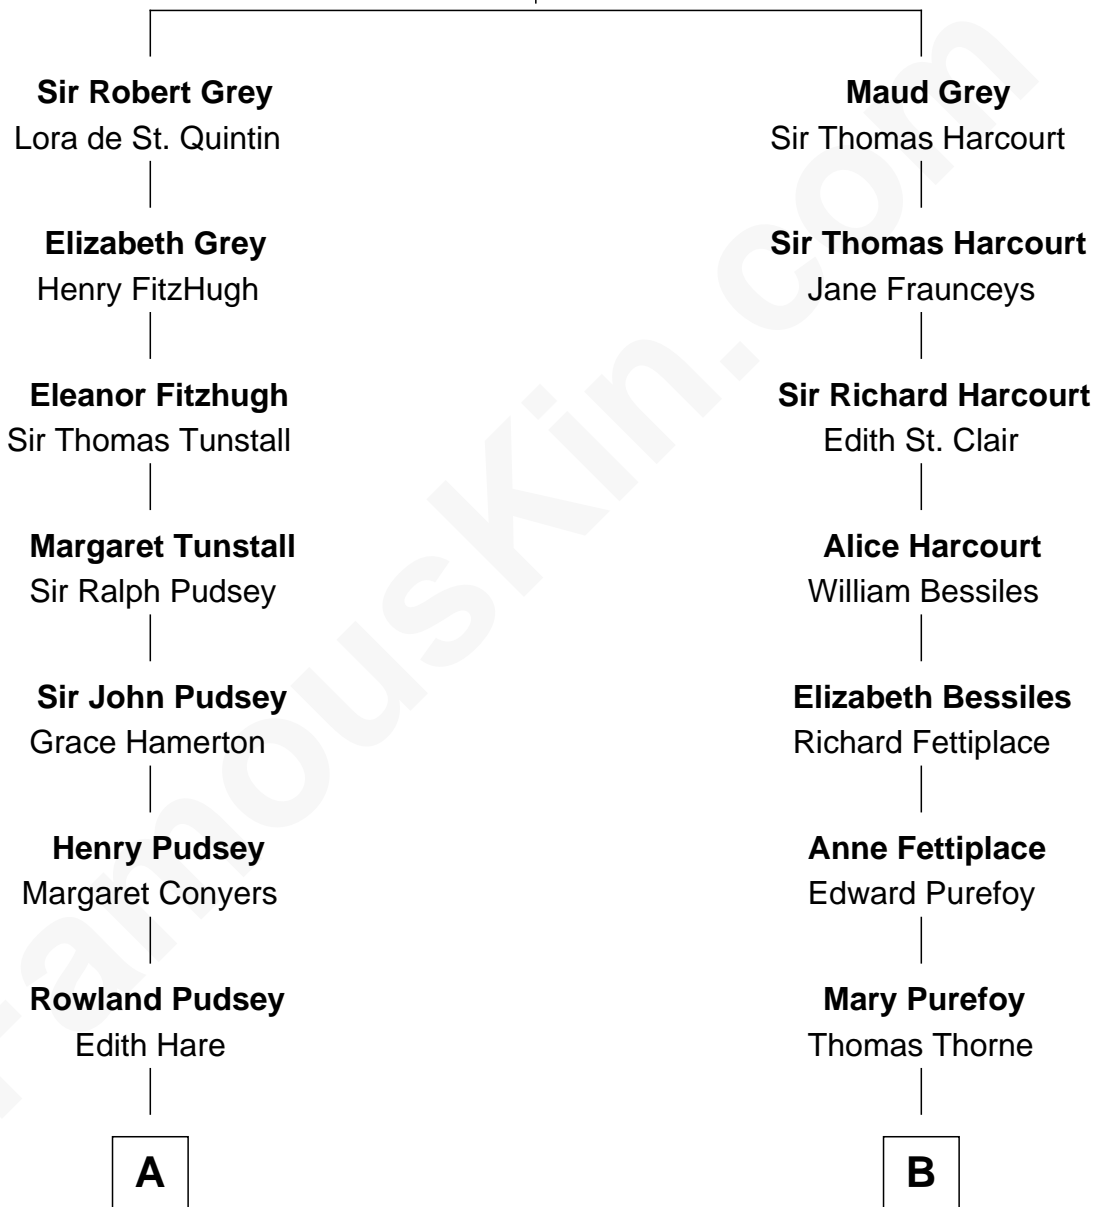

# FamousKin.com Relationship Chart of

**Edward Lloyd V**

*13th Governor of Maryland*

17th cousin 2 times removed of

**Bill Weld**

*68th Governor of Massachusetts*

**Sir John Grey**

Avice Marmion

**C**

—  
**Margaret Low White**

Francis Minot Weld

—  
**David Weld**

Mary Blake Nichols

—  
**Bill Weld**

*68th Governor of Massachusetts*

FamousKin.com