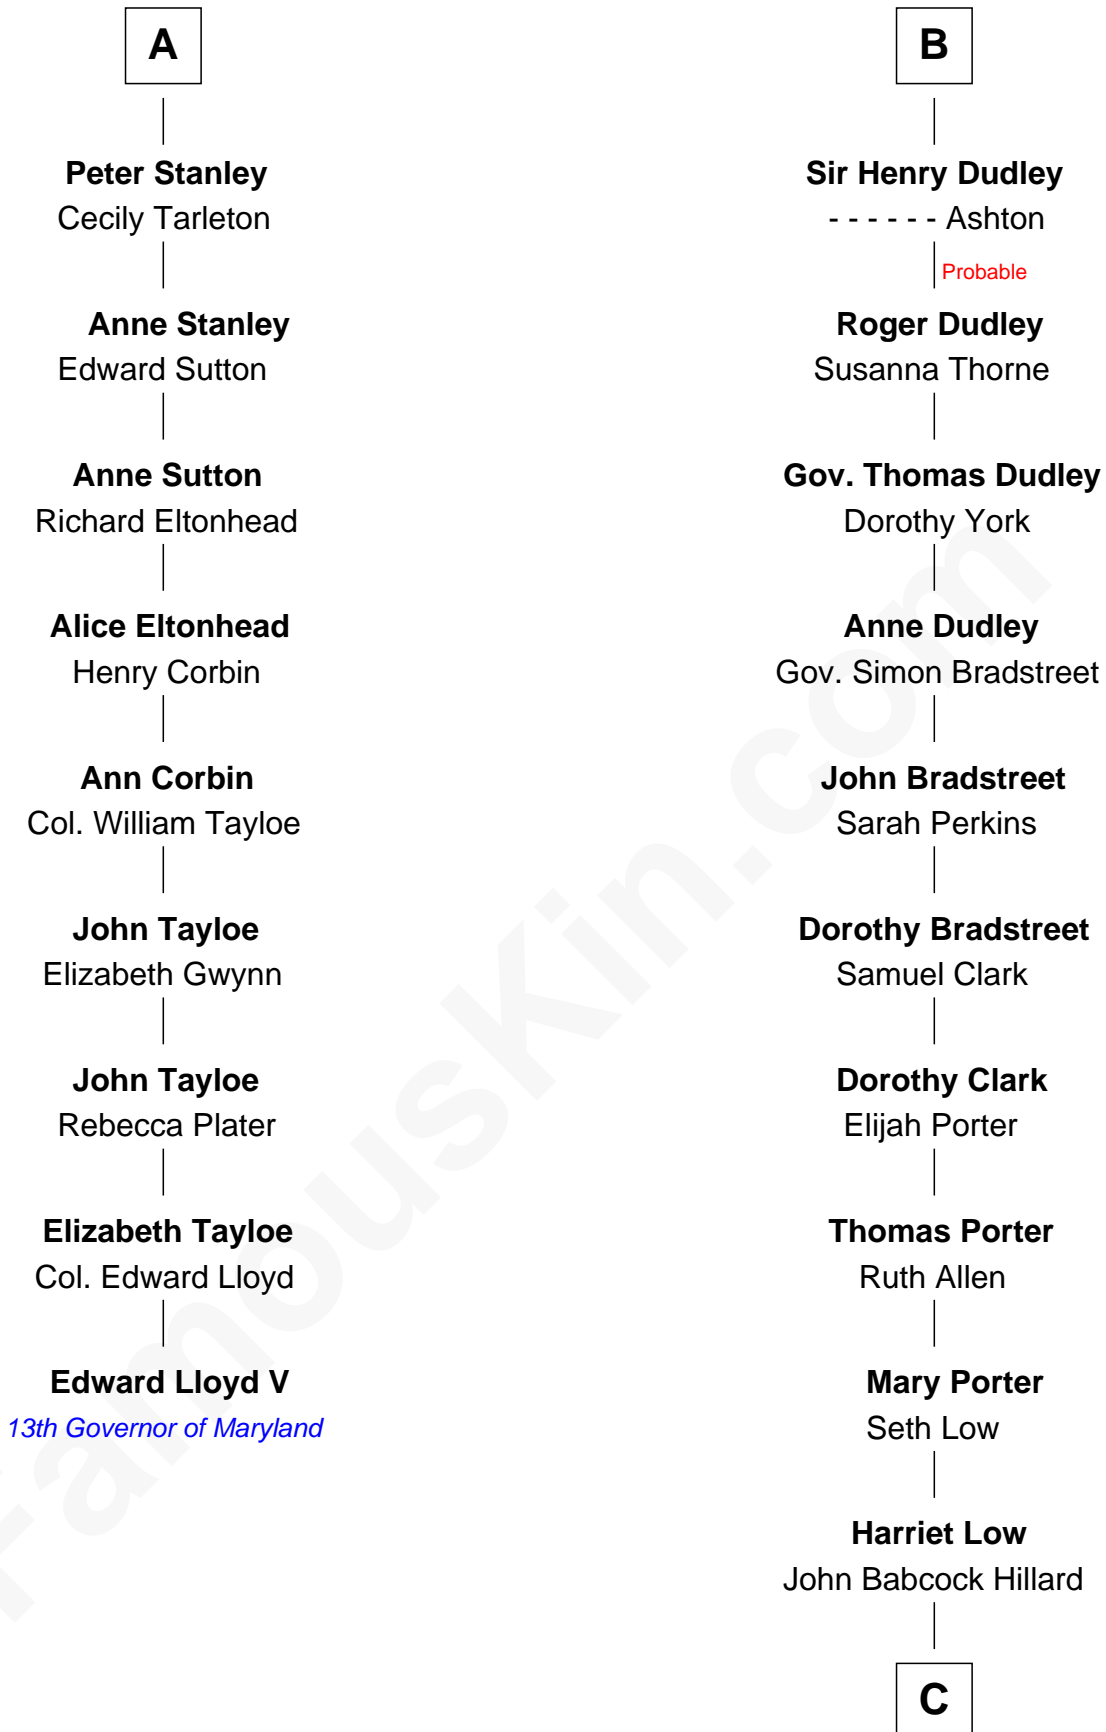

# FamousKin.com Relationship Chart of

**Edward Lloyd V**

*13th Governor of Maryland*

15th cousin 5 times removed of

**Bill Weld**

*68th Governor of Massachusetts*

**Sir Robert de Holland**

Maude la Zouche

**C**

**Harriet Hillard**  
William Augustus White

**Margaret Low White**  
Francis Minot Weld

**David Weld**  
Mary Blake Nichols

**Bill Weld**  
*68th Governor of Massachusetts*