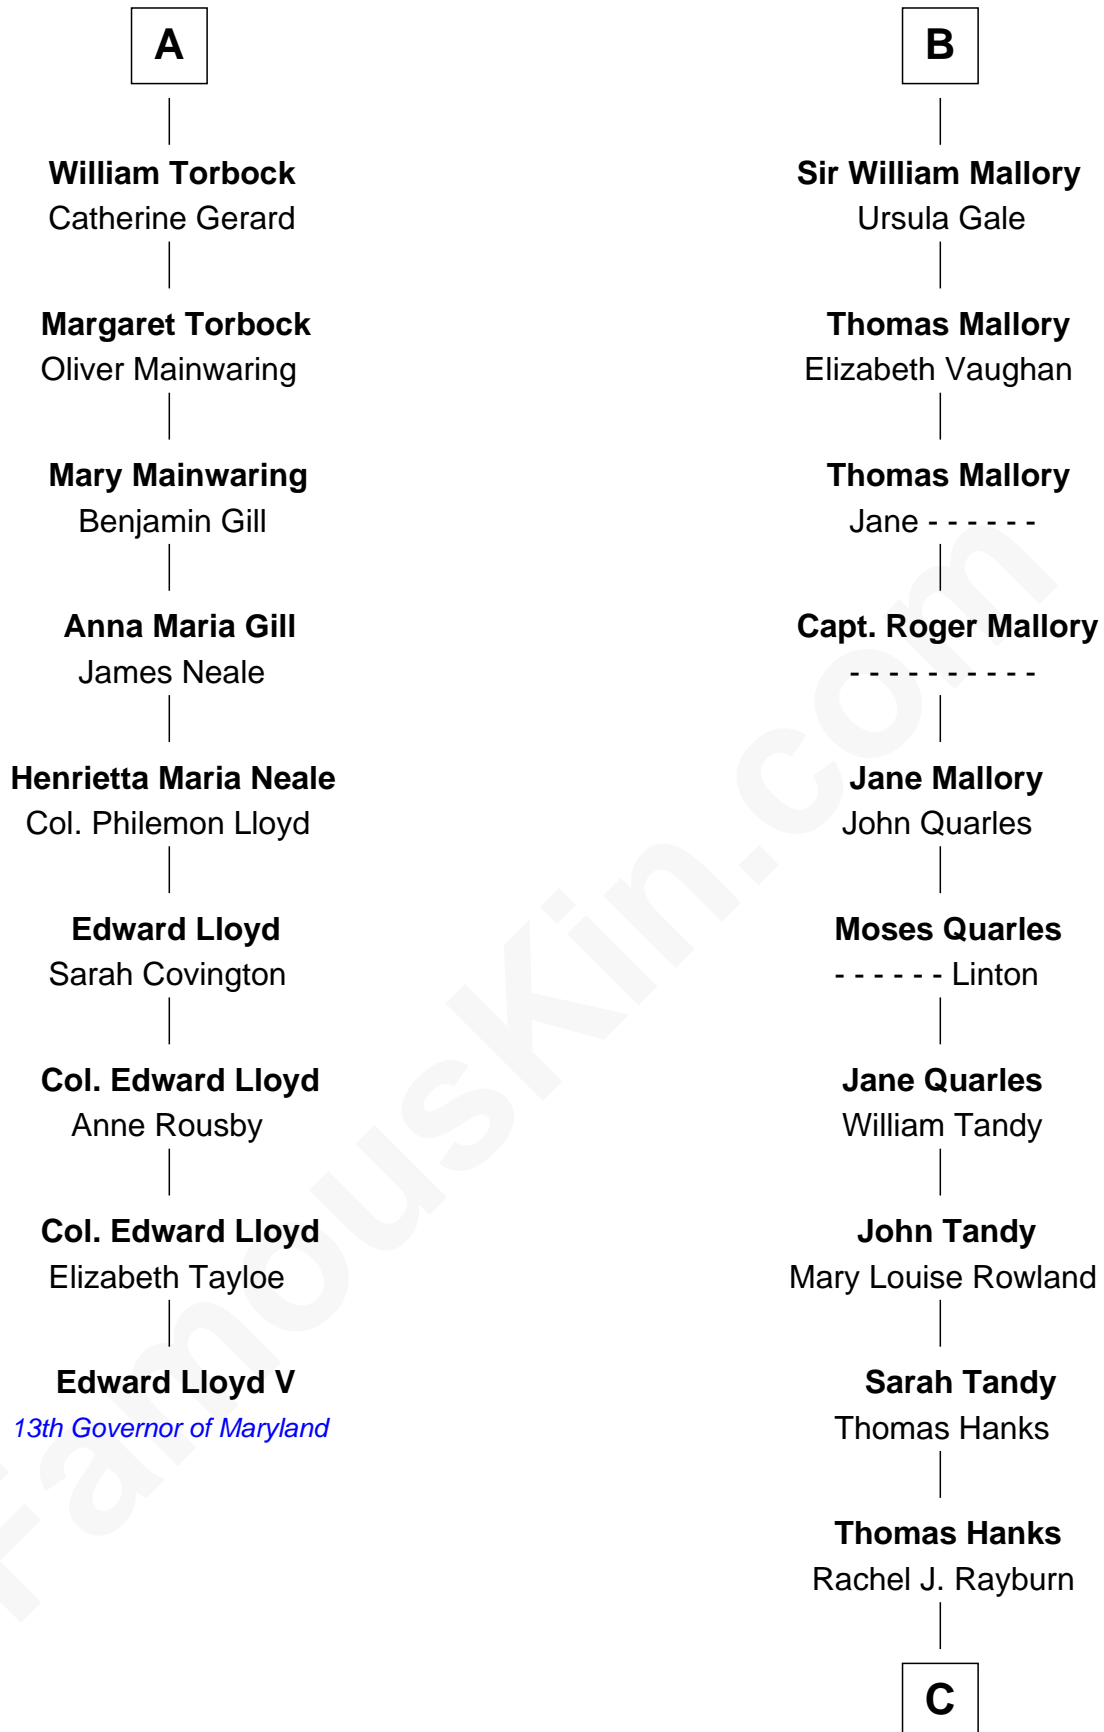

# FamousKin.com Relationship Chart of

**Edward Lloyd V**

*13th Governor of Maryland*

15th cousin 5 times removed of

**Tom Hanks**

*Movie Actor*

**Edmund Fitzalan**

Alice de Warenne

**Richard Fitzalan**  
Eleanor Plantagenet

**Sir Richard Fitzalan**  
Elizabeth de Bohun

**Elizabeth Fitzalan**  
Sir Robert Goushill

**Joan Goushill**  
Sir Thomas Stanley

**Sir John Stanley**  
Elizabeth Weever

**Margery Stanley**  
Sir William Torbock

**Thomas Torbock**  
Elizabeth Moore

**A**

**Aline Fitzalan**

Sir Roger le Strange

**Lucy le Strange**  
Sir William Willoughby

**Margery Willoughby**  
Sir William FitzHugh

**Lora FitzHugh**  
Sir John Constable

**Joan Constable**  
Sir William Mallory

**Sir John Mallory**  
Margaret Thwaites

**Sir William Mallory**  
Jane Norton

**B**

**C**

**Daniel Boone Hanks**  
Mary Catherine Mefford