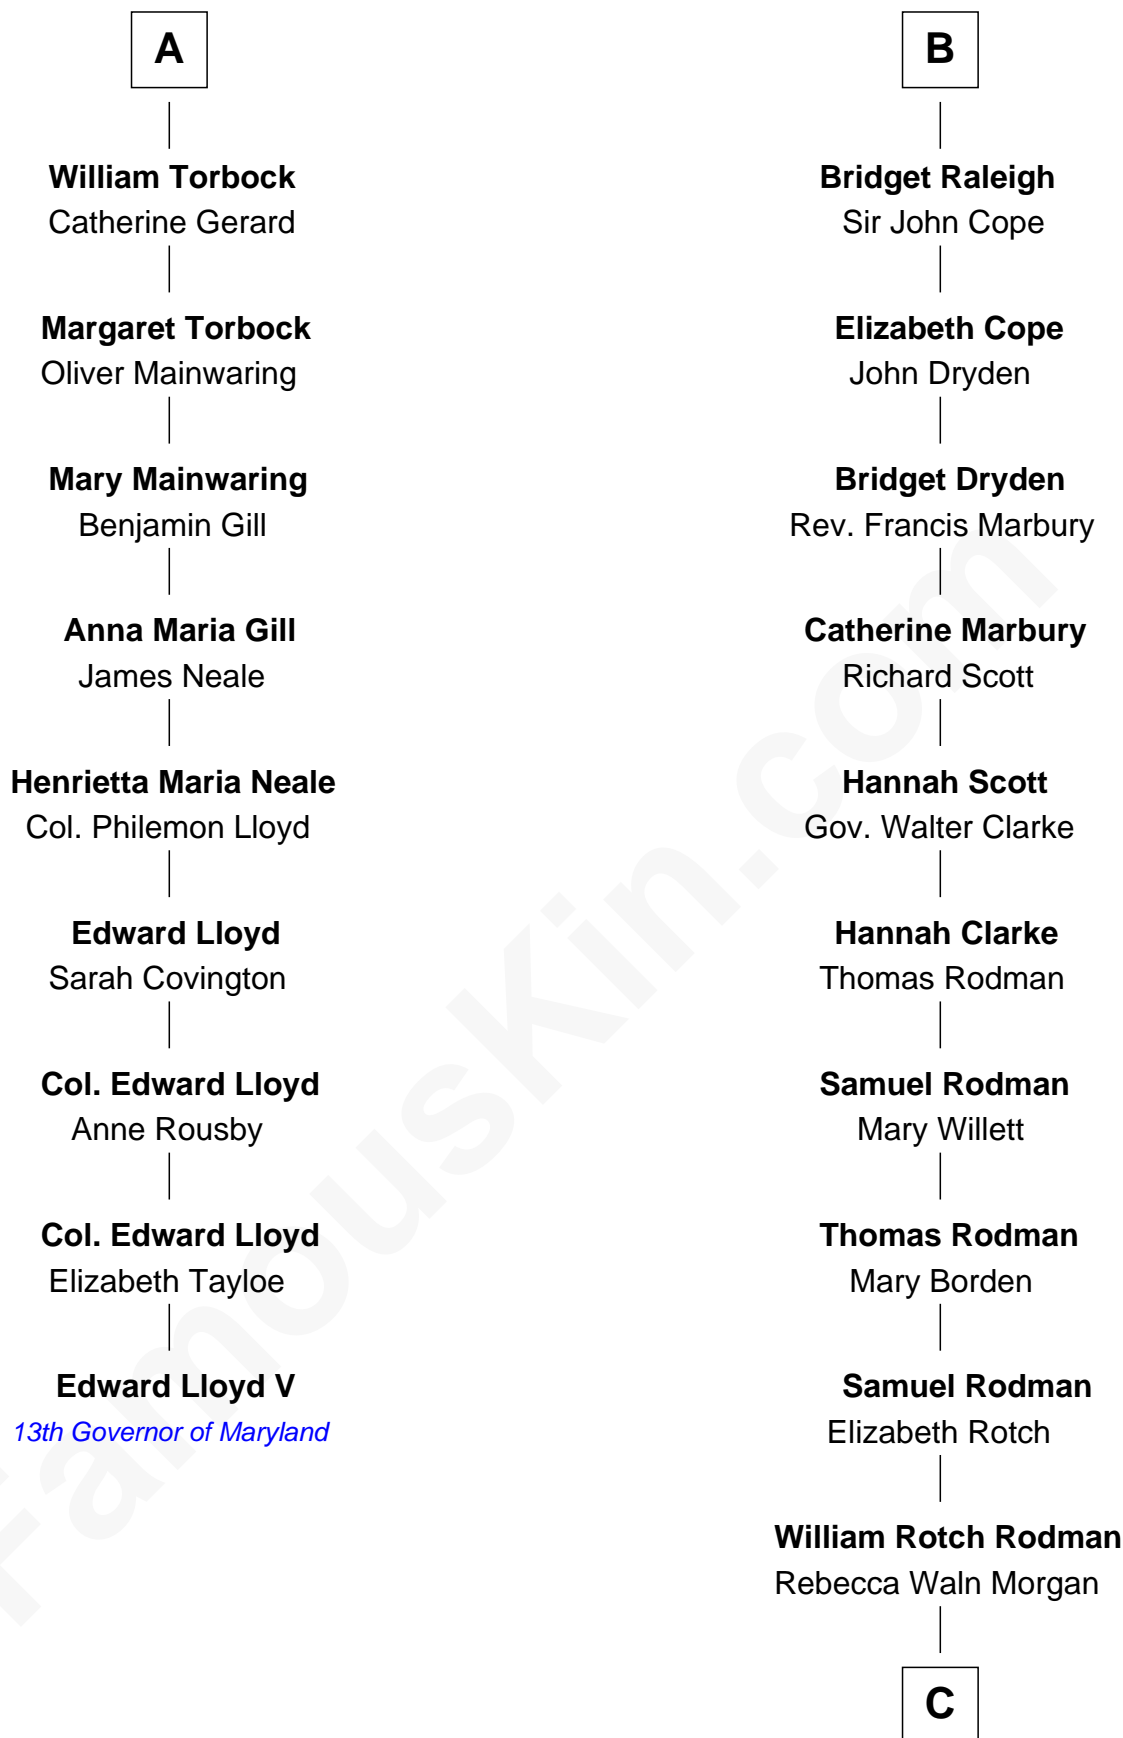

# FamousKin.com Relationship Chart of

**Edward Lloyd V**

*13th Governor of Maryland*

15th cousin 6 times removed of

**Tuesday Weld**

*TV and Movie Actress*

**Edmund Fitzalan**

Alice de Warenne

**Richard Fitzalan**  
Eleanor Plantagenet

**Sir Richard Fitzalan**  
Elizabeth de Bohun

**Elizabeth Fitzalan**  
Sir Robert Goushill

**Joan Goushill**  
Sir Thomas Stanley

**Sir John Stanley**  
Elizabeth Weever

**Margery Stanley**  
Sir William Torbock

**Thomas Torbock**  
Elizabeth Moore

**A**

**Mary Fitzalan**  
John le Strange

**Ankaret le Strange**  
Sir Richard Talbot

**Mary Talbot**  
Sir Thomas Greene

**Sir Thomas Greene**  
Phillippa Ferrers

**Elizabeth Greene**  
William Raleigh

**Sir Edward Raleigh**  
Margaret Verney

**Sir Edward Raleigh**  
Anne Chamberlayne

**B**

**C**

**Alfred Rodman**  
Anna Lothrop Motley

**Eloise Rodman**  
Stephen Minot Weld