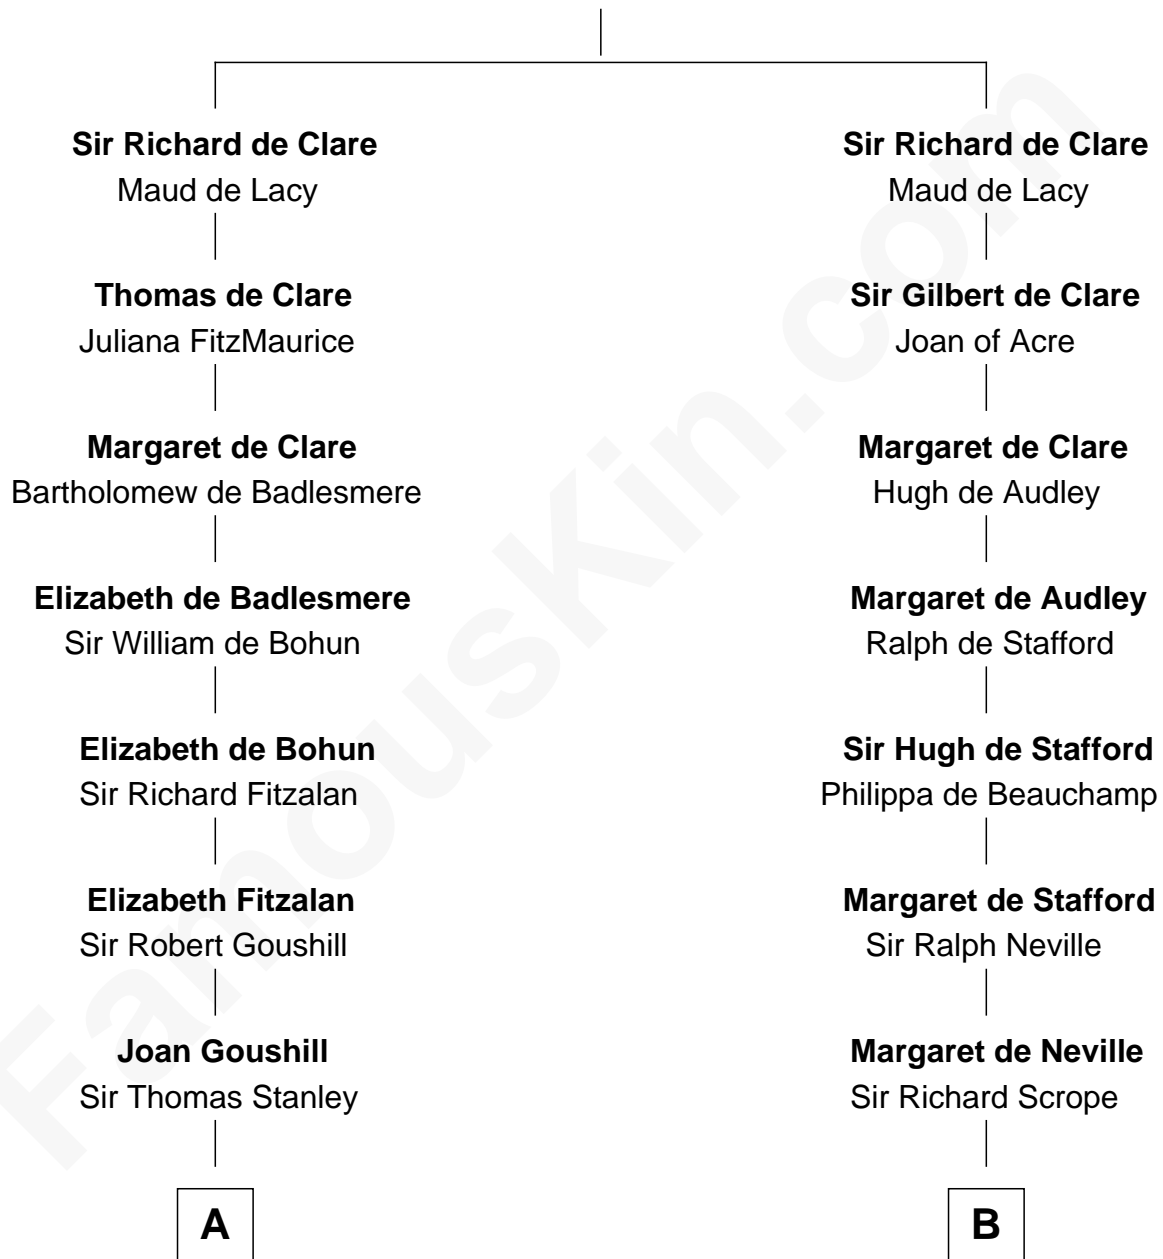

## Relationship Chart of

**Edward Lloyd V**

*13th Governor of Maryland*

18th cousin 2 times removed of

**Helen Keller**

*Author and Activist*

**Gilbert de Clare**

Isabel Marshal

**C**

**Col. Edward Lloyd**

Elizabeth Tayloe

**Edward Lloyd V**

*13th Governor of Maryland*

**D**

**Col. Alexander Spotswood Moore**

Elizabeth Aylett

**Mary Fairfax Moore**

David Keller

**Arthur Henley Keller**

Kate Adams

**Helen Keller**

*Author and Activist*

FamousKin.com